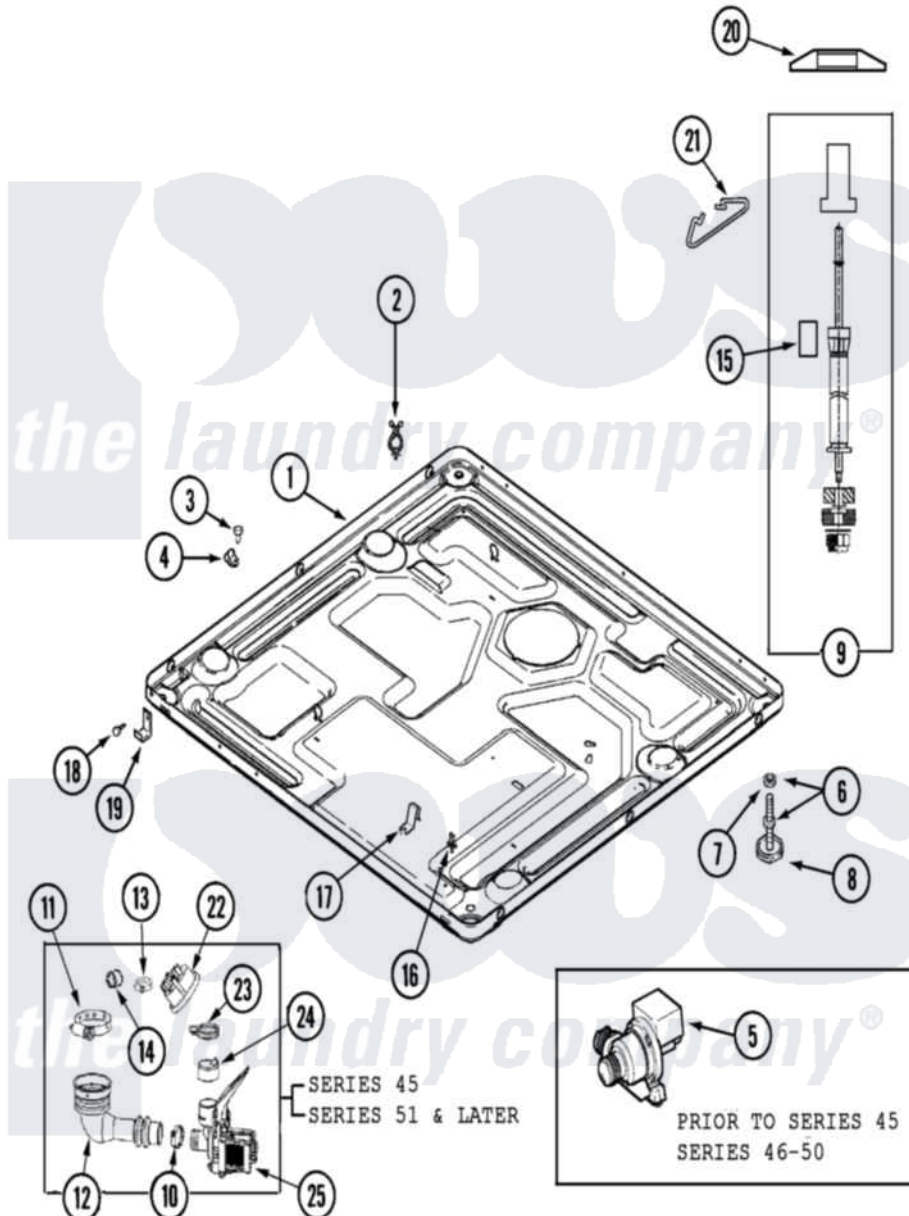

# Maytag MLE19PDCZW 15 - BASE (WASHER)

Maytag [Commercial Maytag MLE19PDCZW Dryer Parts](#) Parts Diagram 15 - BASE (WASHER)  
 Click on the part number to view part

Item	Original Part Number	Replaced By	Status	Part Description
001	22002240	<a href="#">22003435</a>		Base, Assembly
"	<a href="#">22003580</a>			Base, Assembly
002	315471	<a href="#">22003298</a>		Retainer, Wire
"	<a href="#">33001989</a>			Retainer, Vault Switch
003	<a href="#">Y313561</a>			Screw---NA
004	<a href="#">22002014</a>			Clip, Harness To Support
005	22002939	<a href="#">22003059</a>		Pump, Drain
006	22001915	<a href="#">22003544</a>		Adjustable Leg W/Foot And Nut
007	<a href="#">Y052740</a>	<a href="#">62739</a>		Nut, Lock
008	<a href="#">210684</a>			Foot, Adjustable Leg
009	<a href="#">22001988</a>			Strut Assembly-Rear
010	<a href="#">22001984</a>	<a href="#">285655</a>		Clamp, Hose
011	22002053	<a href="#">696392</a>		Hose Clamp
012	<a href="#">22003262</a>			Hose, Tub To Pump Outlet
"	<a href="#">22003263</a>			Screw, Sump Cap
013	<a href="#">22003295</a>	<a href="#">285655</a>		Clamp, Hose

014	<a href="#">22003261</a>		Plug, Outer Tub
015	<a href="#">33002224</a>		Sleeving, Braided
016	Y313262	<a href="#">W10116752</a>	Retainer-
017	<a href="#">22002244</a>		Clip, Grounding
018	<a href="#">33002190</a>		SCrew, C BraCe, BraCket, Cabinet
019	<a href="#">22002239</a>		Clip, Front Panel
020	<a href="#">33002222</a>		Deflector, Water
021	<a href="#">33002223</a>		Restrainer, Tube
022	<a href="#">22003728</a>		Switch, Pressure Items 22-30 Listed As Series
"	NLA	Not Available	BAG, PLASTIC W/DRAWSTRING
023	<a href="#">22002853</a>	<a href="#">285655</a>	Clamp, Hose
024	<a href="#">22003268</a>		Cap, Rubber
025	22003244	<a href="#">25001052</a>	Pump Assembly