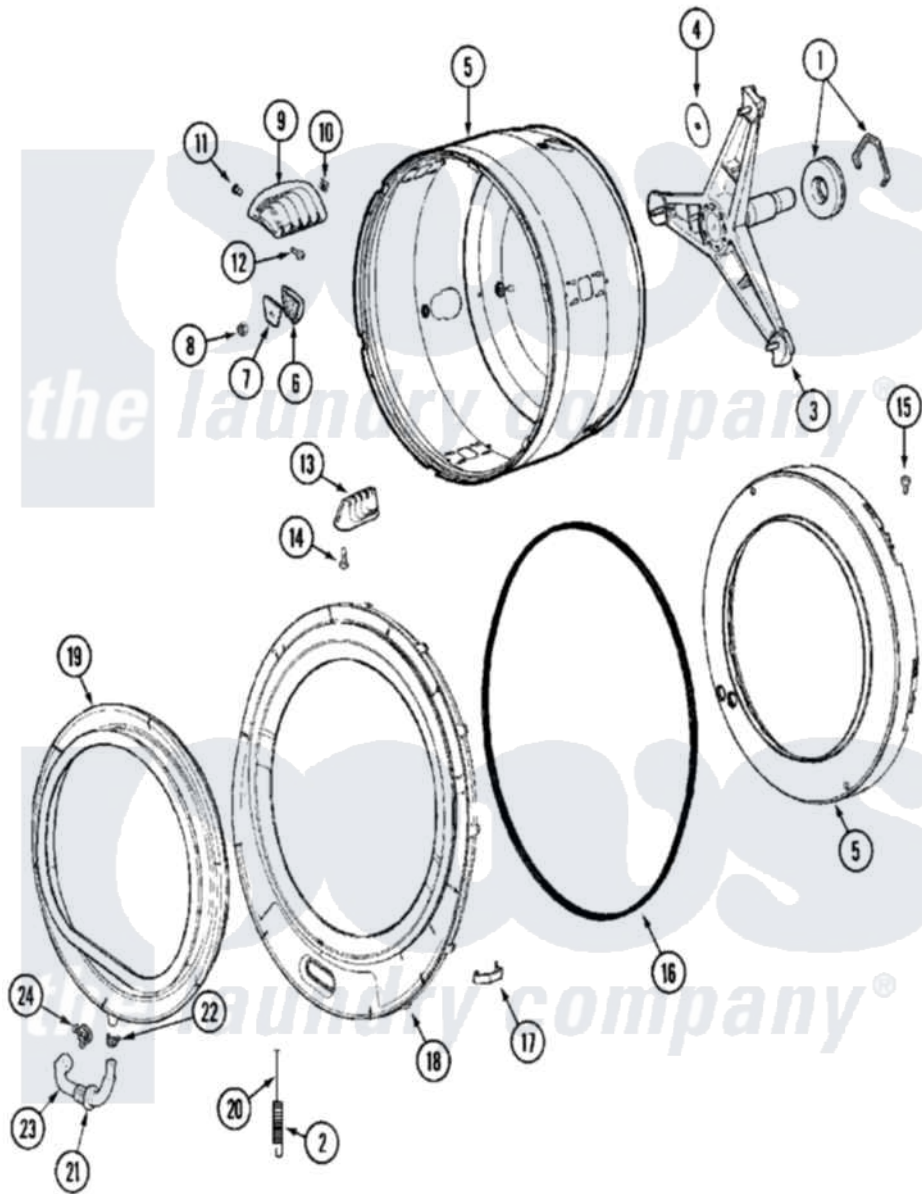

# Maytag MLE19PDCZW 16 - SPINNER ASSEMBLY & OUTER TUB COVER(WASH)

Maytag Commercial Maytag MLE19PDCZW Dryer Parts Parts Diagram 16 - SPINNER ASSEMBLY & OUTER TUB COVER(WASH)

Click on the part number to view part

Item	Original Part Number	Replaced By	Status	Part Description
001	12001478	<a href="#">12002022</a>		Lip Seal Kit
002	<a href="#">22002099</a>			Spring, Tub
003	22001994	<a href="#">W10181639</a>		Support
"	<a href="#">22002123</a>			Tube, Molykote
"	22003925	<a href="#">W10181639</a>		Support
004	<a href="#">22002023</a>			Washer, Plastic
005	22002115	<a href="#">6-2717080</a>		Spinner As
006	22002021	<a href="#">22002482</a>		Washer, Profile
007	<a href="#">22002020</a>			Washer, Spinner Support
008	22002122	<a href="#">2207454</a>		Nut, Hex
009	<a href="#">22001985</a>			Baffle, Drip
010	<a href="#">22002009</a>			Grommet, Baffle
011	<a href="#">22001999</a>			Grommet, Baffle
012	22002325	<a href="#">22003556</a>		Screw, Baffle
013	<a href="#">22001986</a>			Baffle, Drip

014	<a href="#">22002059</a>		Screw, Baffle
015	22002028	Not Available	PART NEVER USED IN PRODUCTION
"	NLA	Not Available	SCREW, BALANCE RING
016	<a href="#">22002077</a>		Seal, Tub Cover
017	<a href="#">22002050</a>		Clip, Tub To Cover
018	<a href="#">22003212</a>		Cover, Tub --W
"	<a href="#">22004254</a>		Cover, Tub W/Sealandcaps AspK
019	12001772	<a href="#">12002533</a>	Boot Kit
"	22001978	<a href="#">12002533</a>	Boot Kit
020	<a href="#">22002327</a>		Wire, Boot Clamp
021	<a href="#">22003074</a>		Guard, Hose
022	Y22003072	<a href="#">22003072</a>	CLAMP, HOSE DOUBLE WIRE
023	22003071	<a href="#">22004477</a>	Drain Hose, Door Boot
024	<a href="#">22003073</a>	<a href="#">596669</a>	Clamp, Manifold