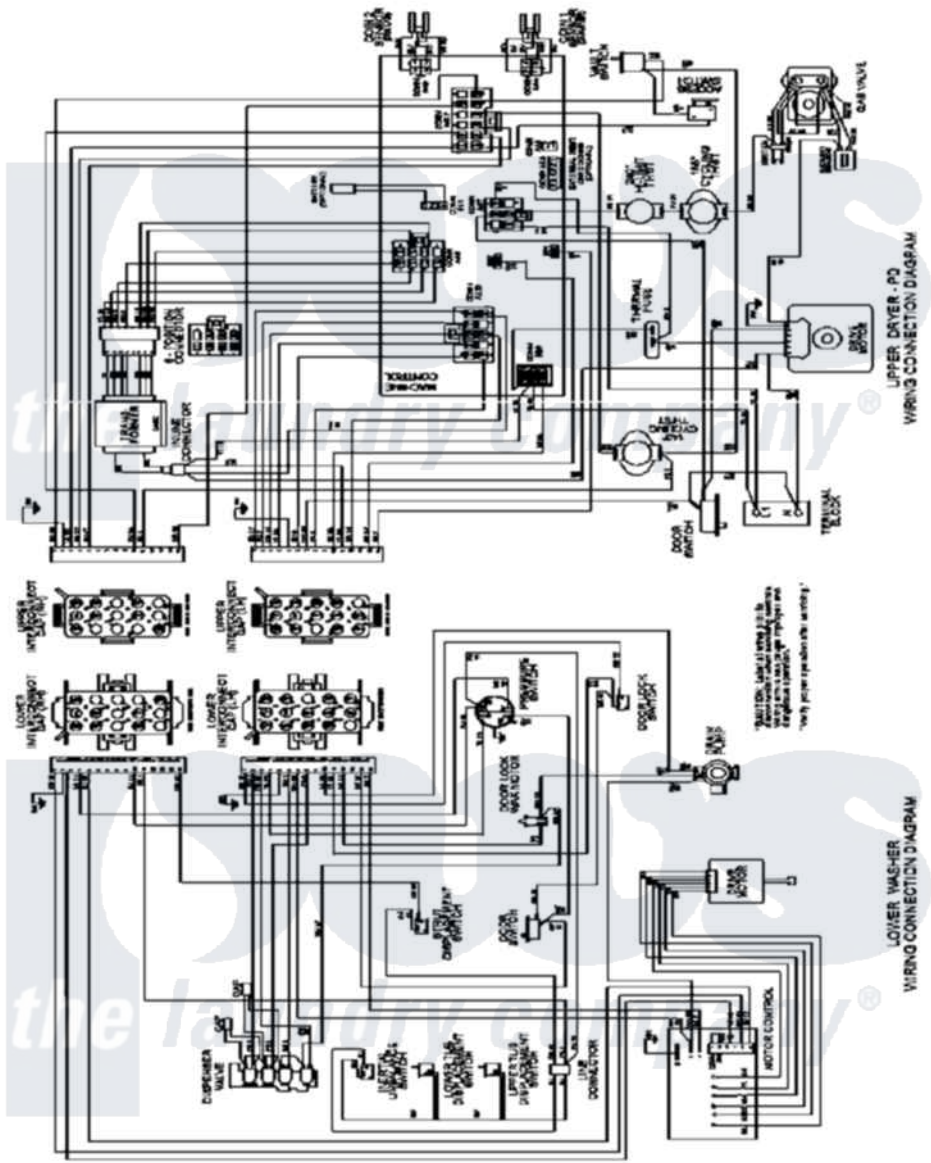

Maytag MLE19PDCZW 17 - WIRING INFORMATION

Maytag Commercial Maytag MLE19PDCZW Dryer Parts Parts Diagram 17 - WIRING INFORMATION
 Click on the part number to view part

| Item | Original Part Number | Replaced By | Status | Part Description |
|------|----------------------|-------------|---------------|--------------------|
| 001 | NLA | | Not Available | WIRING INFORMATION |