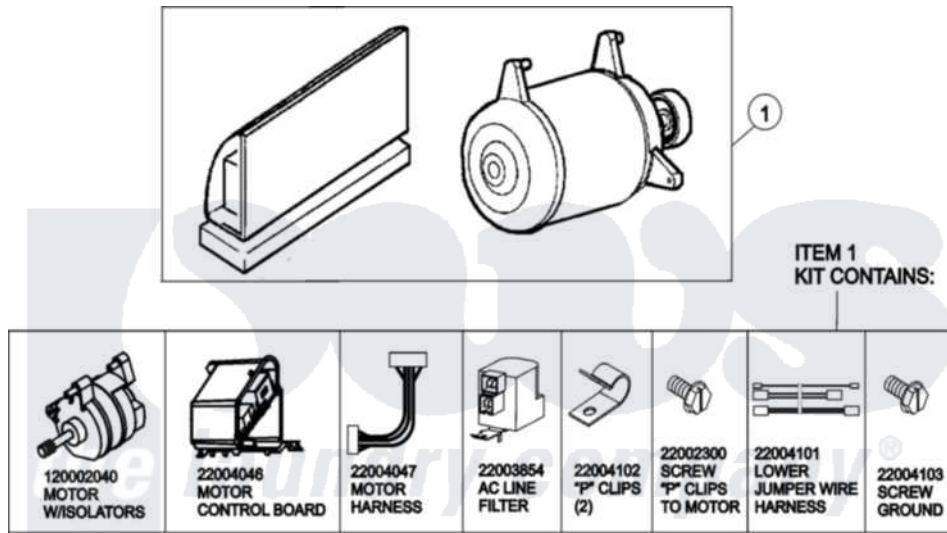

Maytag MLE19PDCZW 18 - MOTOR & MOTOR CONTROL

(SEE TEXT FOR ITEMS 2, 3, 4 AND 8)

Maytag Commercial Maytag MLE19PDCZW Dryer Parts Parts Diagram 18 - MOTOR & MOTOR CONTROL
 Click on the part number to view part

Item	Original Part Number	Replaced By	Status	Part Description
001	12002039			Neptune Motor Conversion Kit
002	22004046			Control Assembly, Motor
003	22003856			Motor, Variable Speed
004	22004047	22004212		Motor Harness
005	33002190			SCrew, C BraCe, BraCket, Cabinet
006	22004102			P Clips
007	22002300	9740848		Screw, Mixing Valve Mounting
008	22003854	22003858		EMI Suppression Filter, 16a
009	22004101			Repair Jumper Harness
010	22003329			Isolator, Motor
011	22003686			Bolt, Motor
012	22002320			Washer, Belt Tension Bolt
013	22004103			Screw