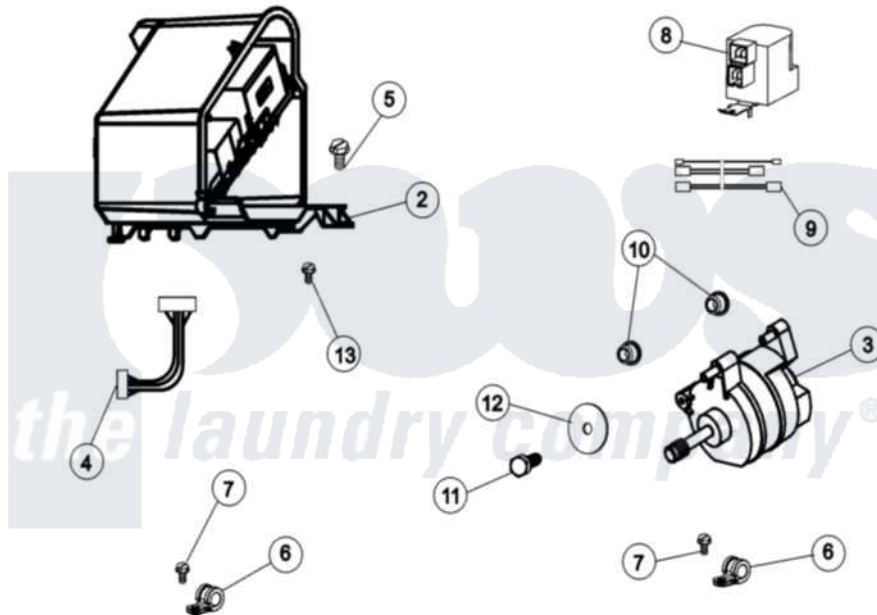

Maytag MLE19PDCZW 18 - MOTOR & MOTOR CONTROL

(SEE TEXT FOR ITEMS 2, 3, 4 AND 8)

Maytag Commercial Maytag MLE19PDCZW Dryer Parts Parts Diagram 18 - MOTOR & MOTOR CONTROL
 Click on the part number to view part

Item	Original Part Number	Replaced By	Status	Part Description
001	12002039			Neptune Motor Conversion Kit
002	22004046			Control Assembly, Motor
003	22003856			Motor, Variable Speed
004	22004047	22004212		Motor Harness
005	33002190			SCrew, C BraCe, BraCket, Cabinet
006	22004102			P Clips
007	22002300	9740848		Screw, Mixing Valve Mounting
008	22003854	22003858		EMI Suppression Filter, 16a
009	22004101			Repair Jumper Harness
010	22003329			Isolator, Motor
011	22003686			Bolt, Motor
012	22002320			Washer, Belt Tension Bolt
013	22004103			Screw