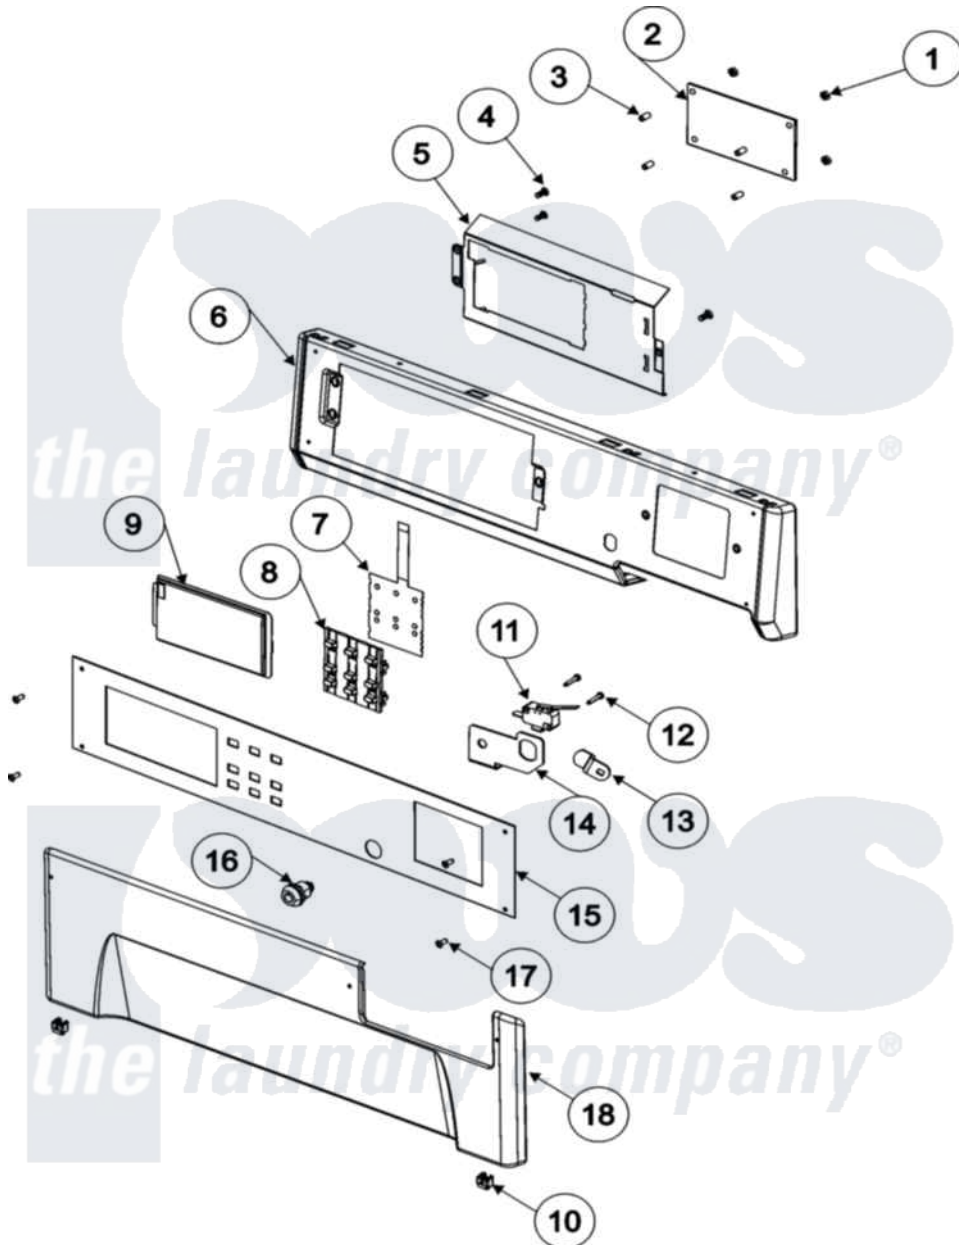

# Maytag MLE19PDDGW 01 - CONTROL PANEL (DRYER)

Maytag Commercial Maytag MLE19PDDGW Dryer Parts Parts Diagram 01 - CONTROL PANEL (DRYER)  
 Click on the part number to view part

Item	Original Part Number	Replaced By	Status	Part Description
001	33002156	<a href="#">912077</a>		Locknut, Reader Harness
002	<a href="#">33002513</a>			Circuit Board Assembly
003	<a href="#">33001204</a>			Stand-Off, Ccontrol Board
004	<a href="#">Y314062</a>			Screw, Door Hinge And Panel
005	<a href="#">33002155</a>			Plate, Control Mounting
"	910186	<a href="#">99002757</a>		Screw
006	<a href="#">33002149</a>			Panel, Control
007	33002507	<a href="#">W10133278</a>		Membrane Switch Assembly
008	<a href="#">33002178</a>			Switch, Push Button
009	33002150	<a href="#">W10133268</a>		Cover, Display
010	<a href="#">33002004</a>			Clip, Fastener
011	<a href="#">22003064</a>			Switch, Sensor - Export
012	<a href="#">22002368</a>			Screw, Sensor Switch Bracket
013	213750	<a href="#">W10133266</a>		Cam-Lock
014	<a href="#">33001982</a>			Bracket, Switch Mounting
015	<a href="#">33002960</a>			Facia, Commerical W/D - PD

016	Y206081	<a href="#">W10116737</a>	Lock
017	<a href="#">215506</a>		Screw, Control Panel Overlay
018	<a href="#">33002966</a>		Panel, Access As Pkd
019	<a href="#">22002782</a>		Pad, Foam
"	<a href="#">22003858</a>		EMI Suppression Filter, 16a
"	<a href="#">33001981</a>		Wire, Ground