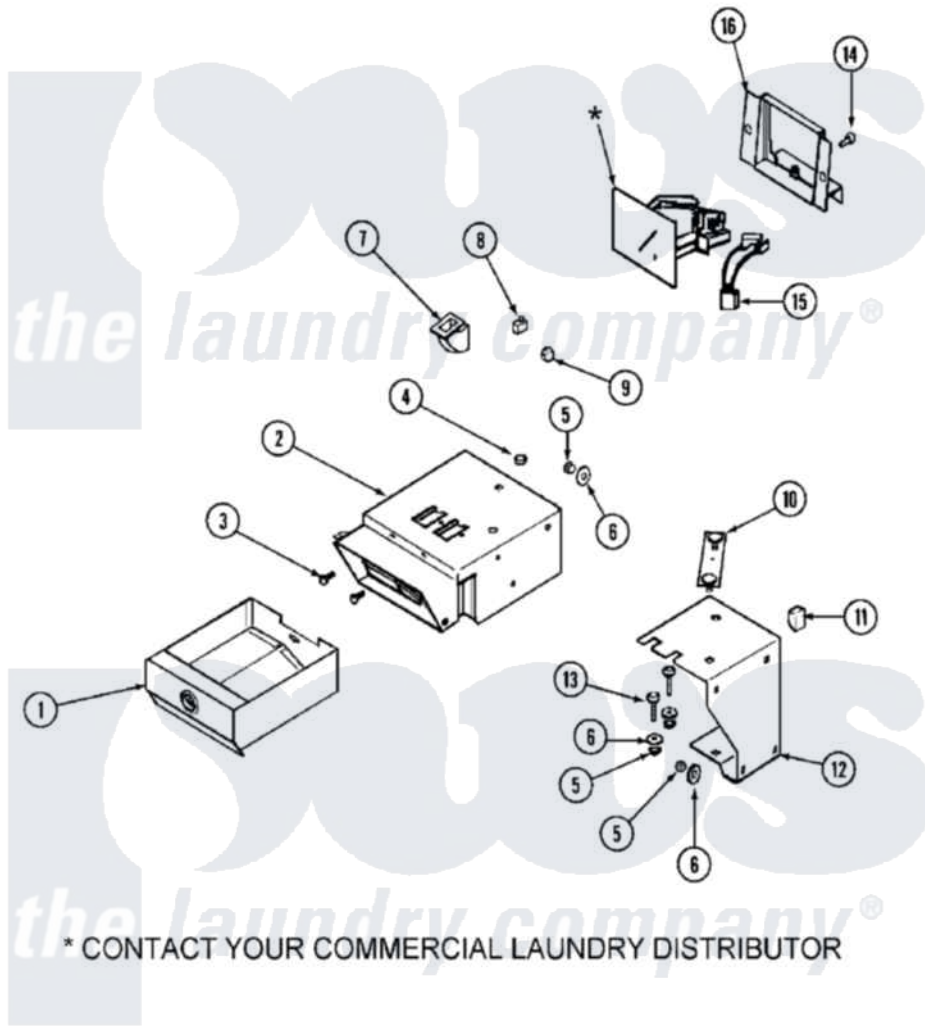

Maytag MLE19PDDGW 02 - CONTROL CENTER (DRYER)

Maytag Commercial Maytag MLE19PDDGW Dryer Parts Parts Diagram 02 - CONTROL CENTER (DRYER)
 Click on the part number to view part

Item	Original Part Number	Replaced By	Status	Part Description
001	Y33001983			Box, Coin
002	Y33001986			Vault, Coin
003	33002683	694091		Trim, Side Right Hand
004	Y052740	62739		Nut, Lock
005	Y052734			Nut, Carrage Bolts And Bracket
006	312535			Washer, Vault Mounting Brk.
"	NLA		Not Available	WASHER, VAULT MOUNTING BRK.
007	314635			Chute, Coin
008	22002536			Switch, Sensor
009	NLA		Not Available	NUT, CAGE
010	22001810		Not Available	STRAP, MOUNTING
011	33001989			Retainer, Vault Switch
012	33001990			Bracket, Mounting Vault
013	33001991			Bolt, Carriage
014	212707	3196385		Screw

"	910181	Lockwasher, Terminal Block
015	22001965	Optic Switch Assembly
"	314665	Screw, Switch Assembly
016	33001992	Bracket, Coin Drop Mount.