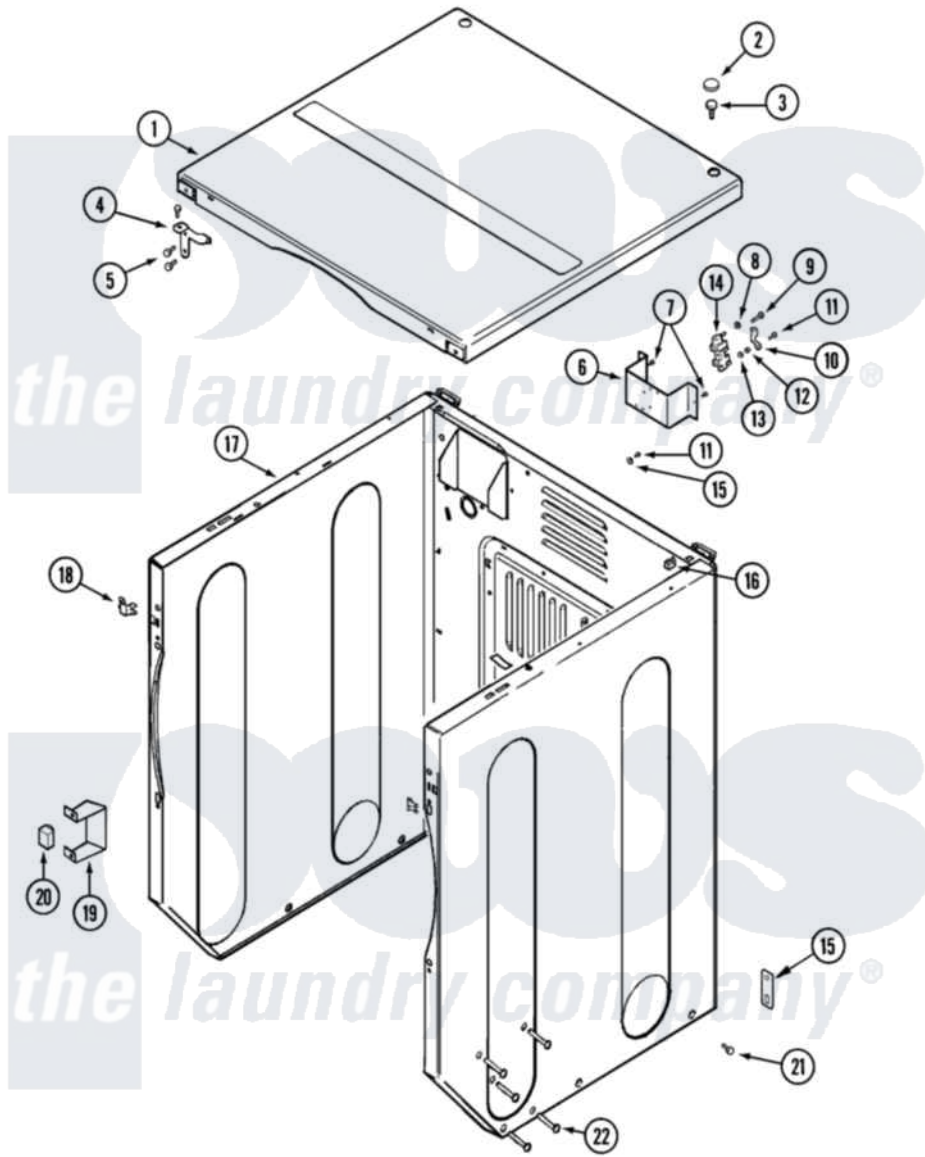

Maytag MLE19PDDGW 03 - CABINET-FRONT (DRYER)

Maytag Commercial Maytag MLE19PDDGW Dryer Parts Parts Diagram 03 - CABINET-FRONT (DRYER)
 Click on the part number to view part

Item	Original Part Number	Replaced By	Status	Part Description
001	33002124			Cover, Top
002	33001997			Plug, Hole
003	22001883	214354		Screw, Top Cover To Cabnt.
004	33001998			Bracket, Top Cover
"	33001999			Bracket, Top Cover
005	22001995			Screw Note: Screw, Tumbler Front And Shroud
006	NLA		Not Available	BRACKET, TERMINAL BLOCK---NA
007	22001995			Screw Note: Screw, Tumbler Front And Shroud
008	Y311270			Washer, Terminal Block
009	Y312209	W10001200		Screw
010	Y312184			Strap, Grounding
011	NLA		Not Available	SCREW, GROUND STRAP
012	311484	112432		Nut
013	311093			Washer, Terminal Connection