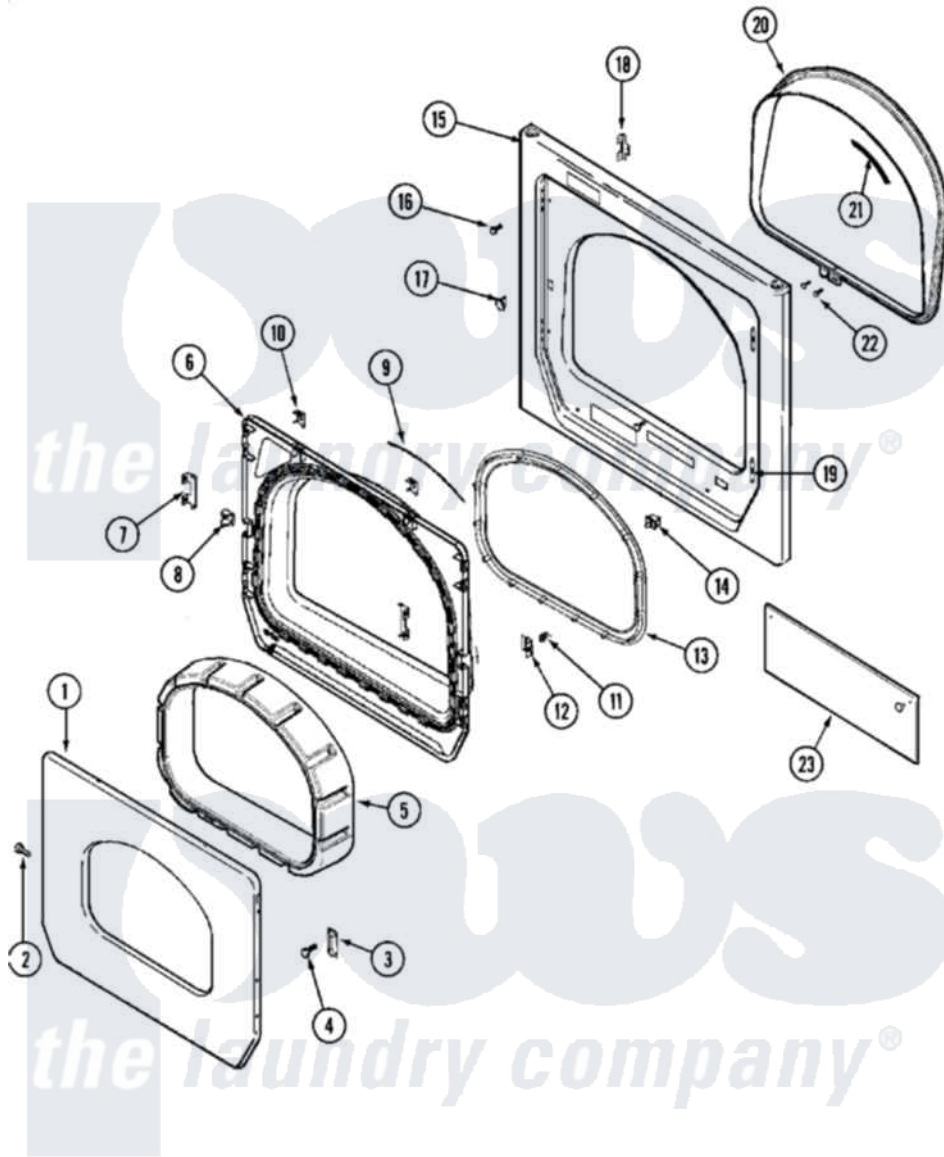

# Maytag MLE19PDDGW 04 - DOOR (DRYER)

Maytag [Commercial Maytag MLE19PDDGW Dryer Parts](#) Parts Diagram 04 - DOOR (DRYER)  
 Click on the part number to view part

Item	Original Part Number	Replaced By	Status	Part Description
001	<a href="#">33002015</a>			Door, Outer
002	<a href="#">22002063</a>			Screw No.8-18AB Wafer Head
003	<a href="#">33002017</a>			Hinge, Door
004	22002062	<a href="#">98006631</a>		Screw
005	22002300	<a href="#">9740848</a>		Screw, Mixing Valve Mounting
"	<a href="#">33002780</a>			Door Tunnel W` Handle
006	<a href="#">33002020</a>			Door, Inner W/Seal
007	<a href="#">22002038</a>			Clip, Door
008	<a href="#">33001763</a>			Plug, Inner Door
009	<a href="#">33002094</a>			Seal, Door
010	<a href="#">22002039</a>			Clip, Door
011	<a href="#">33001761</a>			Strike, Door
012	<a href="#">33001793</a>			Bracket, Strike
013	<a href="#">33002607</a>			Lens, Door
014	<a href="#">33002166</a>			Switch, Door
015	33002051		Not Available	SCREW, FRONT PANEL

"	33002130	<a href="#">33002081</a>	Panel, Front
016	33001486	<a href="#">98008544</a>	Screw
017	33001791	<a href="#">306436</a>	Door Latch Kit--W
018	<a href="#">33002025</a>		Twin Speednut
019	<a href="#">33001175</a>		Cover, Hinge Hole
020	<a href="#">33002026</a>		Extension, Tumbler Front
021	<a href="#">33001767</a>		Seal, Shroud
022	33001855	<a href="#">33002917</a>	Screw, No.10-16
023	<a href="#">33002048</a>		Fastener, Push
"	<a href="#">33002183</a>		Shield, Control Panel