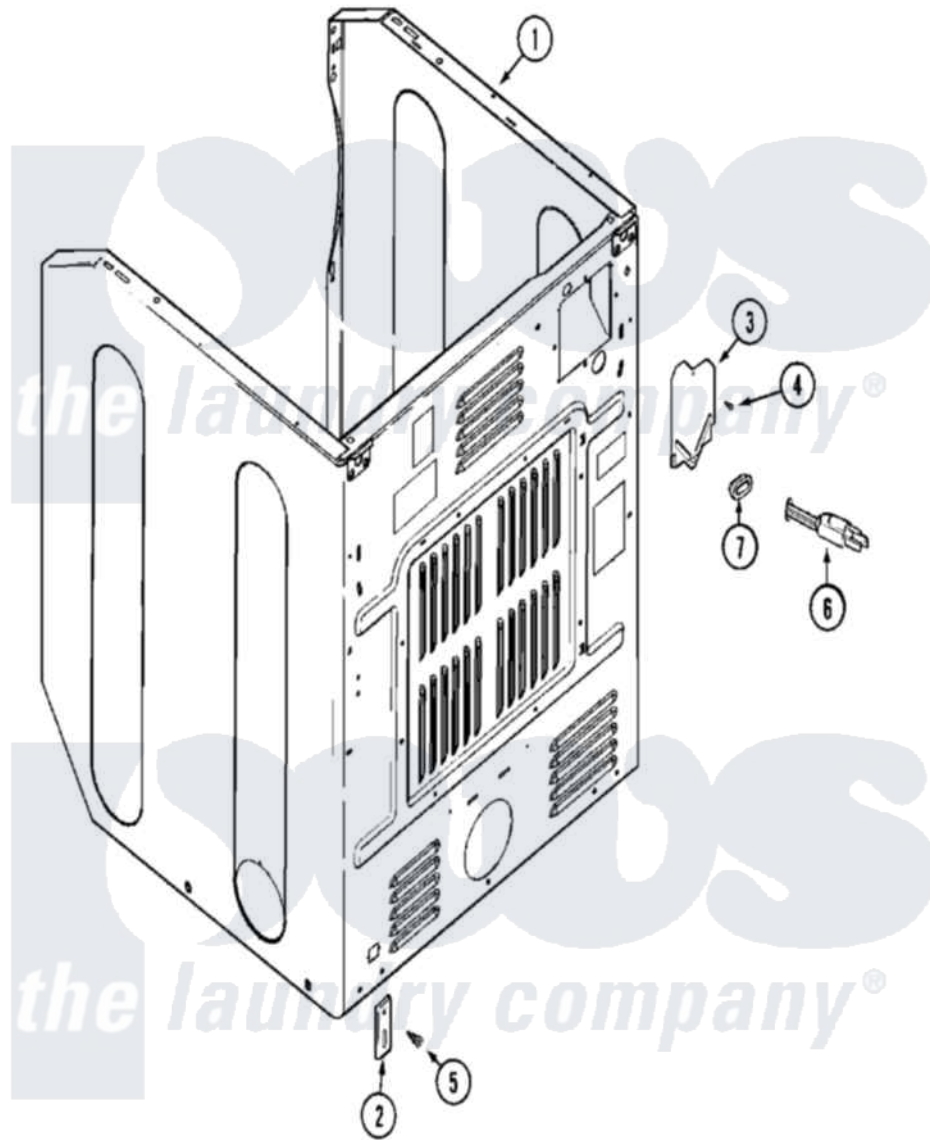

Maytag MLE19PDDGW 05 - CABINET-REAR (DRYER)

Maytag Commercial Maytag MLE19PDDGW Dryer Parts Parts Diagram 05 - CABINET-REAR (DRYER)
 Click on the part number to view part

Item	Original Part Number	Replaced By	Status	Part Description
001	33002811			Cabinet Upper As Pack--NA
002	33002060			Bracket, Security
003	33001795			Cover, Terminal Block
004	22001995			Screw Note: Screw, Tumbler Front And Shroud
005	22001995			Screw Note: Screw, Tumbler Front And Shroud
006	22003540			Cord, Power
"	22003705		Not Available	ADAPTER, CORD EXPORT
"	22004405		Not Available	CORD ADAPTER ASSY
"	22004502			Clamp, Power Cord
"	33002258			Clamp, Power Cord
"	33002260			Nut, Power Cord Clamp
007	216183			Grommet, Cord Export