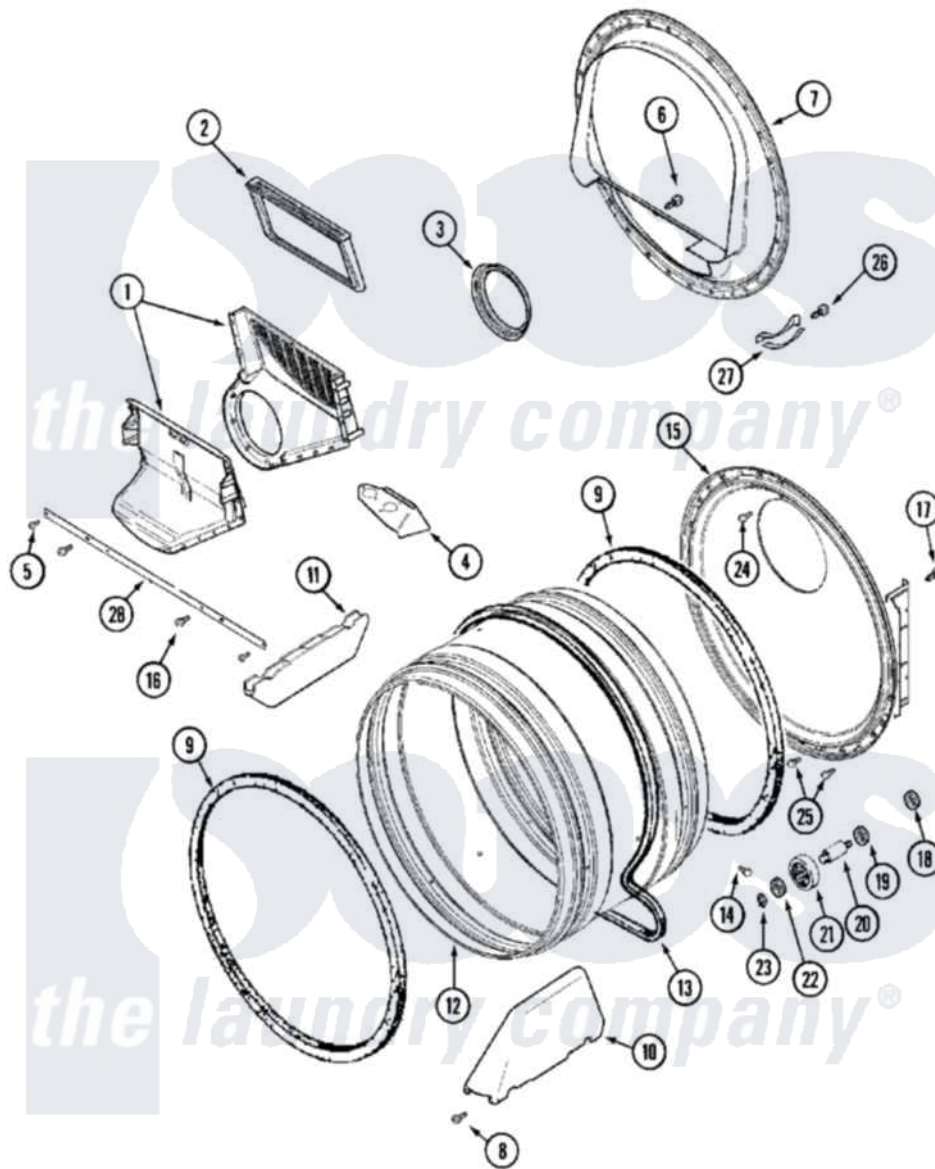

Maytag MLE19PDDGW 06 - TUMBLER (DRYER)

Maytag [Commercial Maytag MLE19PDDGW Dryer Parts](#) Parts Diagram 06 - TUMBLER (DRYER)
 Click on the part number to view part

Item	Original Part Number	Replaced By	Status	Part Description
001	33001799			Outlet Duct Assembly Note: Outlet Duct Assembly
002	33002790			Lint Filter
003	33002560			Seal, Blower
004	33001837			Cover, Thermostat
005	22001995			Screw Note: Screw, Tumbler Front And Shroud
006	NLA		Not Available	SCREW, OUTLET DUCT
007	33001802			Front, Tumbler
008	33001855	33002917		Screw, No.10-16
009	33001807			Seal, Tumbler
010	33002032			Baffle
011	33001755			Baffle
012	33001794	33001889		Tumbler
013	33002535			V-Belt
014	33001788	33002973		Screw, No.9-15 X 1.00 Hx WS
015	33002770			Tumbler Back And Seal As-

015	35002713		Pack
"	33003037		Tumbler Back And Seal
016	33001768		Screw, Shroud Note: Screw, Shroud And Outlet Duct
017	22001995		Screw Note: Screw, Tumbler Front And Shroud
018	33001443		Nut, Hex
019	Y313347	312535	Washer, Vault Mounting Brk.
020	Y312948	6-3129480	Shaft- Tumbler
021	Y303373	12001541	Drum Roller/Washer Assembly--W
022	312535		Washer, Vault Mounting Brk.
023	410233	9703438	Ring-Retr
024	210932		Screw, No.8 X 9/16 Ctsk Note: Screw, Inlet Duct
025	22001996	3370225	Screw
026	210720		Rivet, Bearing To Tumbler Fmt
027	306508		Tumbler Bearing Kit ---W
028	33002039		Brace, Tumbler Front