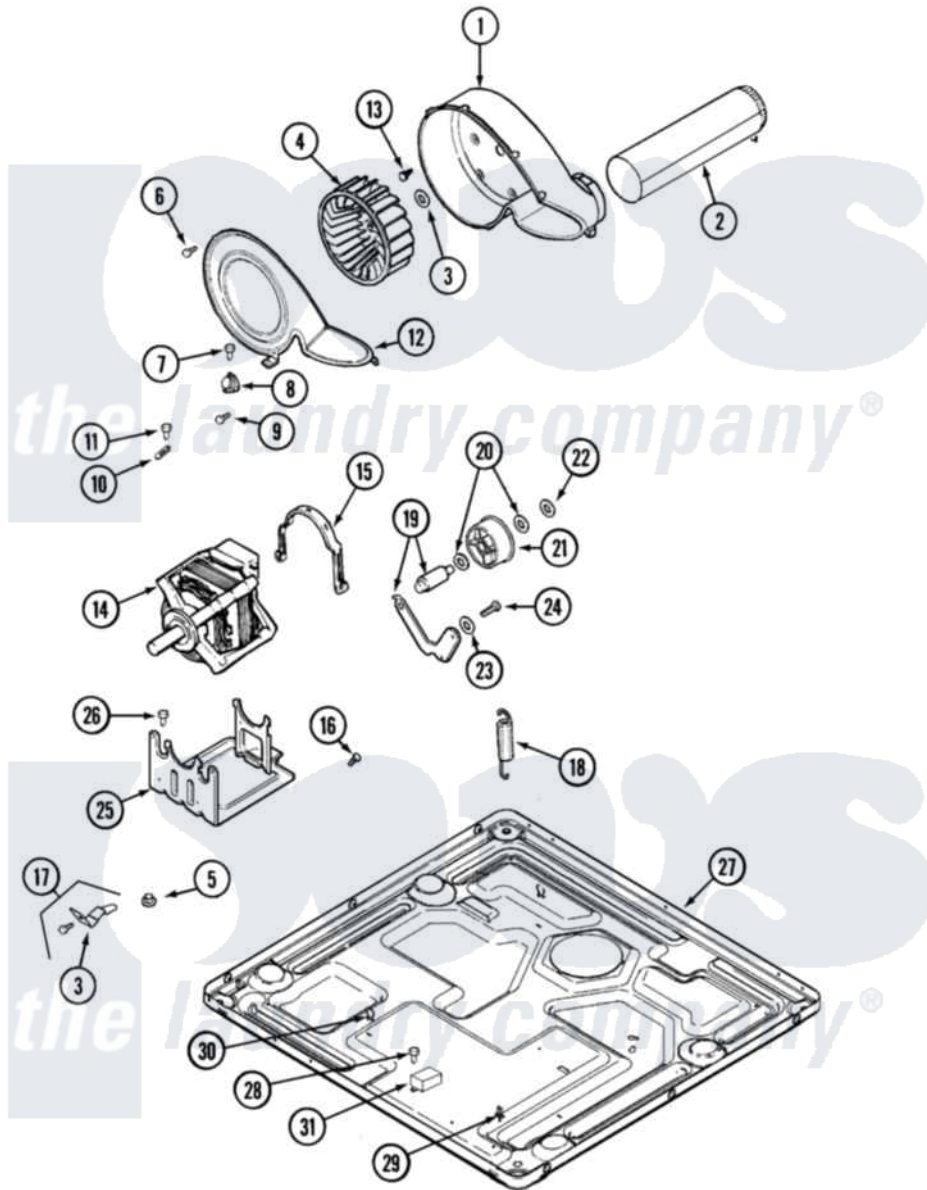

Maytag MLE19PDDGW 08 - MOTOR DRIVE (DRYER)

Maytag [Commercial Maytag MLE19PDDGW Dryer Parts](#) Parts Diagram 08 - MOTOR DRIVE (DRYER)
 Click on the part number to view part

Item	Original Part Number	Replaced By	Status	Part Description
001	33001789			Housing, Blower
002	22001995			Screw Note: Screw, Tumbler Front And Shroud
"	33002185			Duct Assembly, Exhaust
003	22001995			Screw Note: Screw, Tumbler Front And Shroud
"	33002757			Bracket, RH, Base To Support
"	33002758			Bracket, LH, Base To Support
004	33002797			Wheel, Blower
005	33002044			Guide
006	33001855	33002917		Screw, No.10-16
007	Y313561			Screw----NA
008	303392			Thermostat, Cycling
"	33303391			Thermostat, Cycling
009	22002925	3370225		Screw
010	33001762			Fuse, Thermal
011	22002925	3370225		Screw

012	33002711		Cover, Blower Housing
013	Y313561		Screw---NA
014	22003481	12002039	Neptune Motor Conversion Kit
015	33002221	Y015825	Clip, Motor To Motor Support
016	910343	488234	Screw 8-32 X 1/4
017	12001551		Contains RT And LT Brackets
"	NLA	Not Available	BRACKET/SCREW PACKAGE
018	33002460	33002459	Assembly, Spring And Plug
019	33001840	6-3705180	Idler Arm
020	Y312527		Washer, Idler Shaft
021	33001783	6-3700340	Bearing- I
022	312958	354987	Ring, Retaining
023	315772		Sleeve, Idler Arm
024	Y014874		Screw, Idler Arm And Sleeve
025	33002817		Motor Support, Offset
026	Y313561		Screw---NA
027	314568	Y313559	Screw
"	33002049	302797	Grommet
"	33002050		Protector, Harness
"	33002467		Base
028	Y251119	3177991	Screw
029	33001989		Retainer, Vault Switch
030	410490		Spring, Retainer Wire Harness
031	22003778		Transformer
"	315218		Shield, Transformer
"	33002508	W10133285	Transformer 120V To 22.5vac