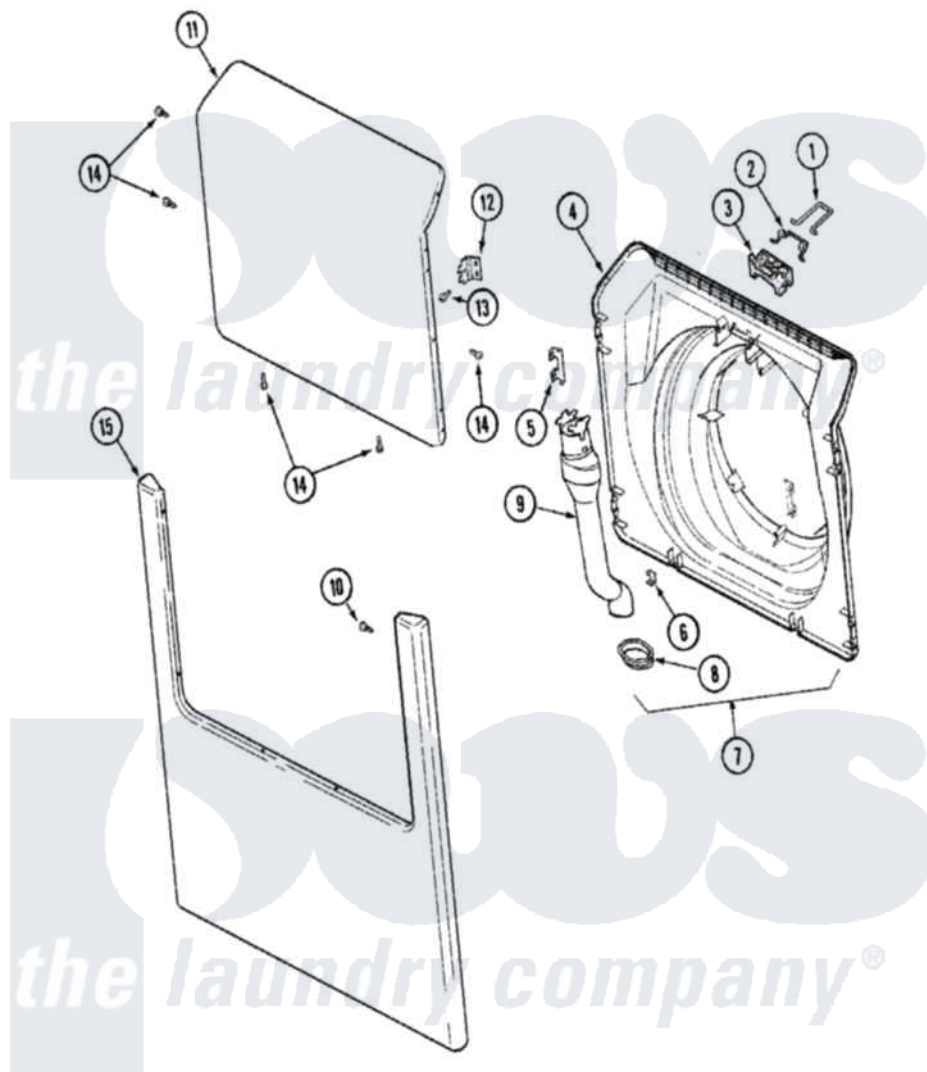

Maytag MLE19PDDGW 10 - DOOR & FRONT PANEL (WASHER)

Maytag Commercial Maytag MLE19PDDGW Dryer Parts Parts Diagram 10 - DOOR & FRONT PANEL (WASHER)
 Click on the part number to view part

Item	Original Part Number	Replaced By	Status	Part Description
001	22003222			Hoop, Lock
002	22002003			Spring, Latch
003	22002168			Support, Lock Hoop
004	22003800			Inner Door/Vented
005	22002038			Clip, Door
006	22002039			Clip, Door
007	12001722			DOOR LINER W/VENT ASSY. (WHT)
008	22003075			Grommet, Vent Tube
009	22003850			Vent Tube Assembly
010	22002243			Screw, Front Panel And Hinge
"	22002244			Clip, Grounding
011	22001979			Door, Outer
012	22002798			Hinge, Door
013	22002062	98006631		Screw
014	22002063			Screw No.8-18AB Wafer Head
015	22002241	22002836		Panel, Front