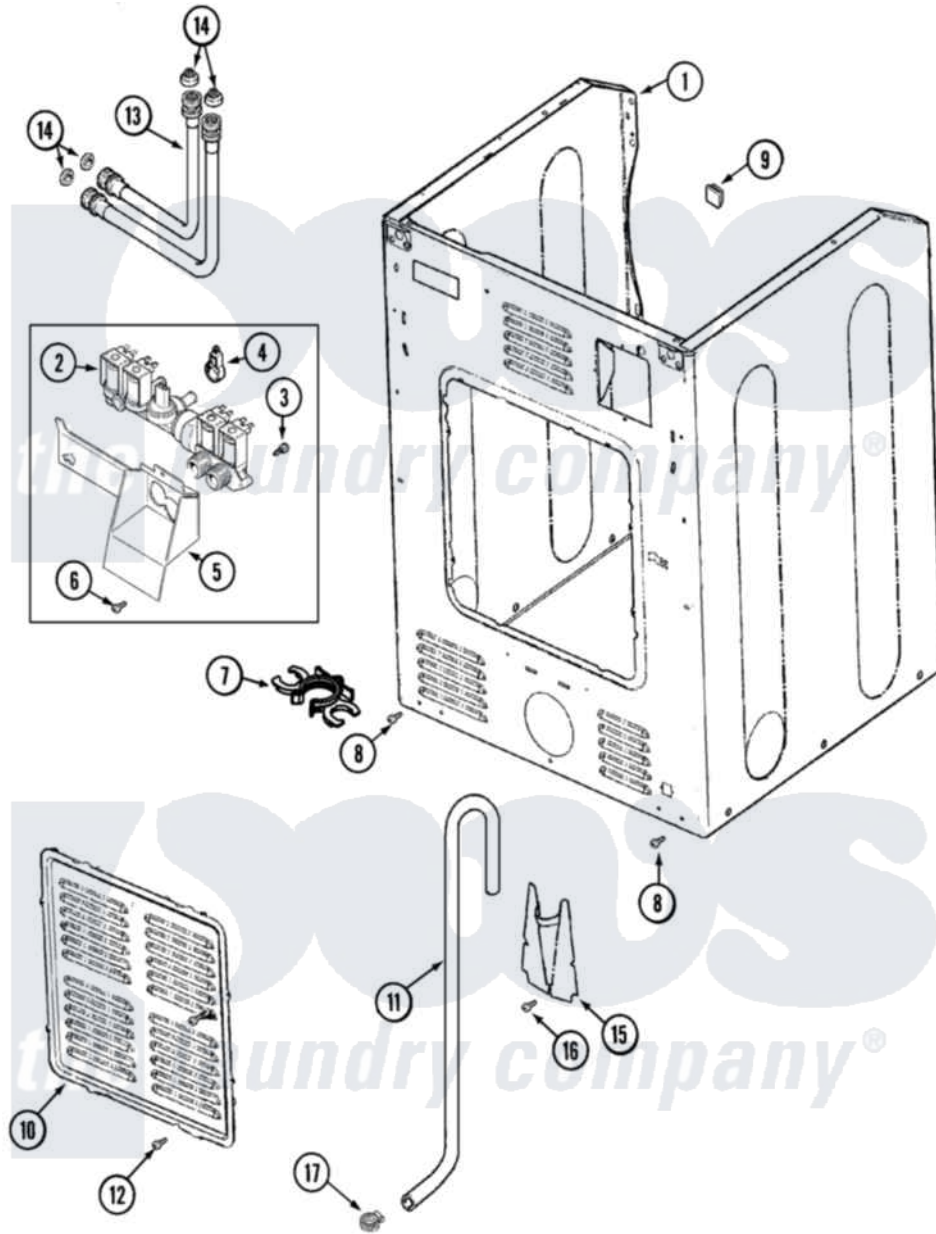

Maytag MLE19PDDGW 11 - CABINET-REAR (WASHER)

Maytag Commercial Maytag MLE19PDDGW Dryer Parts Parts Diagram 11 - CABINET-REAR (WASHER)
 Click on the part number to view part

Item	Original Part Number	Replaced By	Status	Part Description
001	22003639			Cabinet Assembly
"	33002190			SCrew, C BraCe, BraCket, Cabinet
002	22002903			Valve, Water
003	22002436			Screw, Water Valve Bracket
004	205161	489503		Clamp
005	33002212			Bracket, Water Valve
006	22002925	3370225		Screw
007	22002932			Clip, Drain Hose
008	33002190			SCrew, C BraCe, BraCket, Cabinet
009	NLA		Not Available	PLUG, HOLE
010	22004355			Rear Access Panel
011	12001807			Drain Hose Kit
"	22002892			Retainer, Drain Hose
"	22002893	8539404		Tie-Wire
"	22003319	12001807		Drain Hose Kit

012	22002925	3370225	Screw
013	35-3400		Inlet Hose Assembly
"	35-3401		Inlet Hose Assembly
014	22002960		Strainer, Washer Inlet
"	Y013783		Washer, Inlet Hose
015	22002704		Cover, Drain Hose
016	33002190		SCrew, C BraCe, BraCket, Cabinet
017	22001984	285655	Clamp, Hose