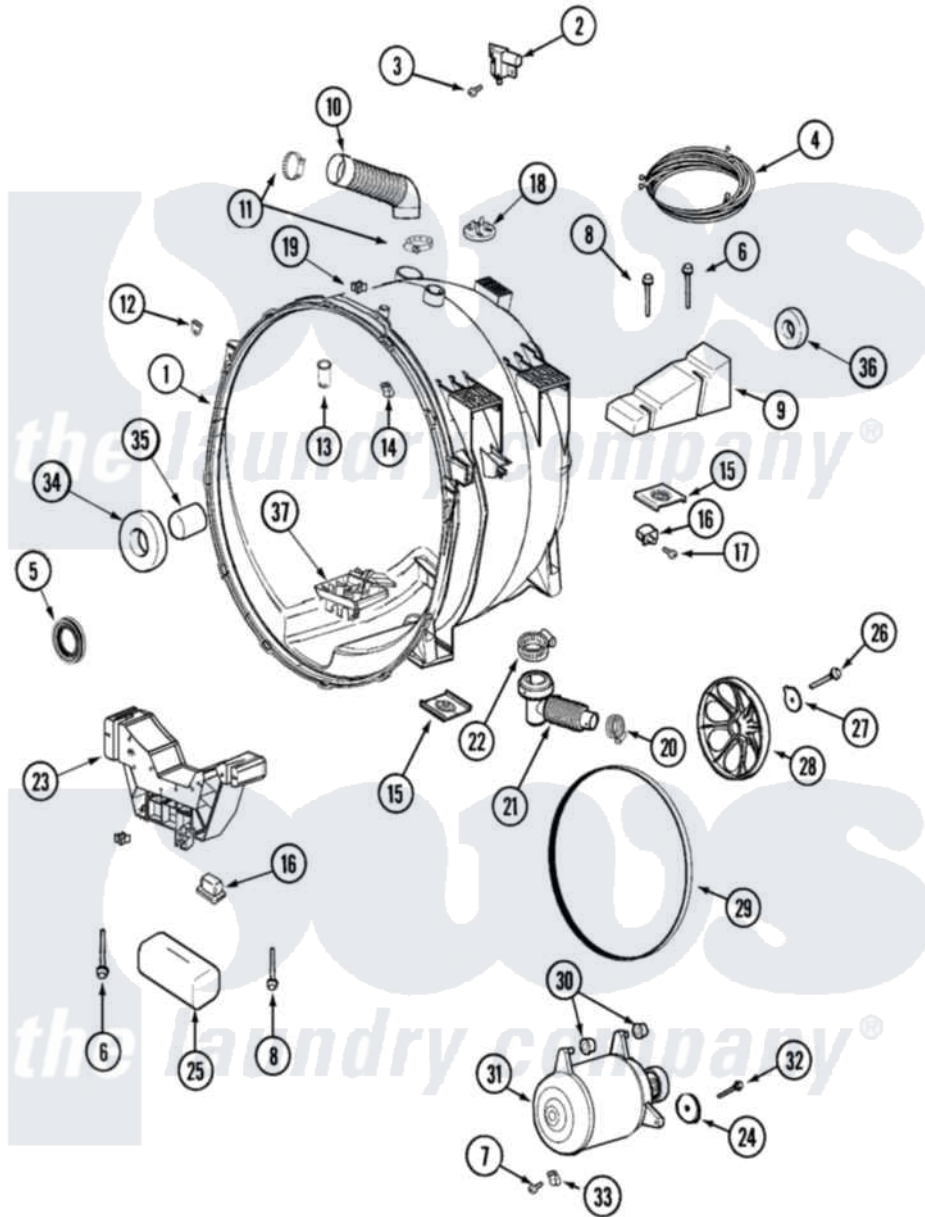

Maytag MLE19PDDGW 12 - OUTER TUB & MOTOR(WASHER)

Maytag Commercial Maytag MLE19PDDGW Dryer Parts Parts Diagram 12 - OUTER TUB & MOTOR(WASHER)
 Click on the part number to view part

Item	Original Part Number	Replaced By	Status	Part Description
001	22004080	22004465		Outer Tub Assembly, As Pack
"	22004465			Outer Tub Assembly, As Pack
002	22003302			Switch, Internal Unbalance
003	22002061	910187		Screw
004	22003836			Harness, Upper Sub Assembly, Venus
"	22004471			Harness, Wire Unbalance
005	12002022			Lip Seal Kit
006	22003615			Bolt, Double Sems 5-3/8
007	22002019			Screw, Wire Clip To Motor Cnt
008	22003616			Bolt, Double Sems 3-3/8
009	22002102			Weight, Counter Balance
010	22002083			Hose, Injector
011	22002052	616099		Clamp
012	22002103			Clip, U
013	22004310			Water Deflector
				Clip, Unbalance Switch

014	22002006		Clip, Unbalance Switch Harness
015	22002065		Nut, Counter Balance
016	22002044		Switch, Tub Displacement
017	22002061	910187	Screw
018	22002797		Clip, Hose
019	22002006		Clip, Unbalance Switch Harness
020	22001984	285655	Clamp, Hose
021	22003262		Hose, Tub To Pump Outlet
022	22002053	696392	Hose Clamp
023	22002006		Clip, Unbalance Switch Harness
"	22002579	Not Available	WEIGHT ASSEMBLY (FRT)
"	22004472		Bracket, Lower
024	22002320		Washer, Belt Tension Bolt
025	22003225	Not Available	CUSHION
026	22003937		Screw, Retaining Bolt
027	22003936		Washer
028	22002315		Pulley, Spinner
029	12001788		Kit, Belt And Isolator--W
030	22003329		Isolator, Motor
031	22003856		Motor, Variable Speed
032	22003686		Bolt, Motor
033	22002006		Clip, Unbalance Switch Harness
034	22002934		Bearing, Front
035	22002935		Spacer, Bearing
036	22003441		Bearing, Rear
037	22003710		Sump Cap W/ Labyrinth Feature