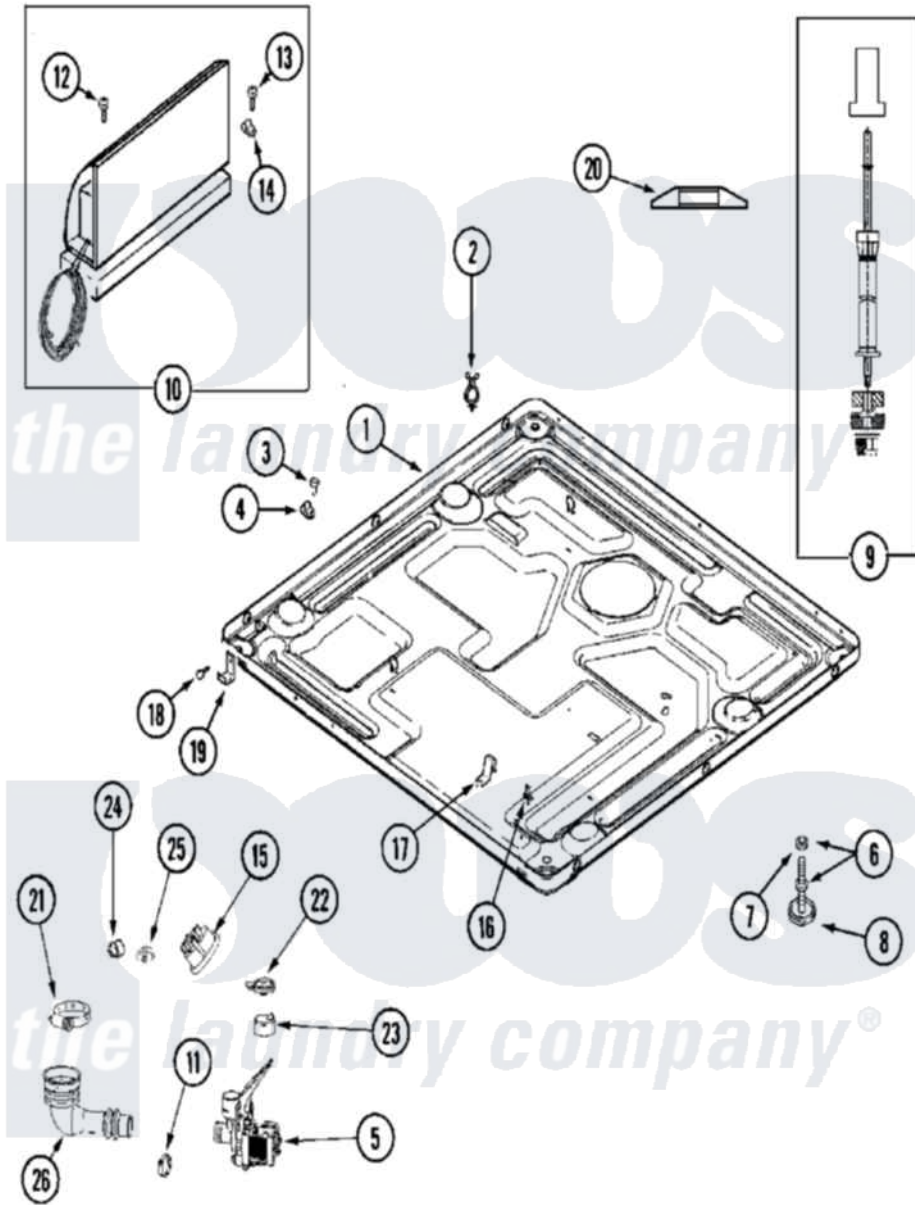

Maytag MLE19PDDGW 14 - BASE (WASHER)

Maytag [Commercial Maytag MLE19PDDGW Dryer Parts](#) Parts Diagram 14 - BASE (WASHER)
 Click on the part number to view part

Item	Original Part Number	Replaced By	Status	Part Description
001	22003926	22003435		Base, Assembly
002	22003298			Retainer, Wire
003	Y313561			Screw---NA
004	22004120			Clip, Wire Harness
005	22003709			Pump, Drain
006	22003544			Adjustable Leg W/Foot And Nut
007	Y052740	62739		Nut, Lock
008	210684			Foot, Adjustable Leg
009	22002316			Strut, Rear
010	22004099			Motor Control W/Filter
011	22001984	285655		Clamp, Hose
012	33002190			SCrew, C BraCe, BraCket, Cabinet
013	Y313561			Screw---NA
014	22002014			Clip, Harness To Support
015	22003728			Switch, Pressure Items 22-30

			Listed As Series
015	22003120		
016	22003298		Retainer, Wire
017	22002244		Clip, Grounding
018	33002190		SCrew, C BraCe, BraCket, Cabinet
019	22002239		Clip, Front Panel
020	33002222		Deflector, Water
021	22002853	285655	Clamp, Hose
022	22002853	285655	Clamp, Hose
023	22003268		Cap, Rubber
024	22003261		Plug, Outer Tub
025	22003295	285655	Clamp, Hose
026	22003262		Hose, Tub To Pump Outlet