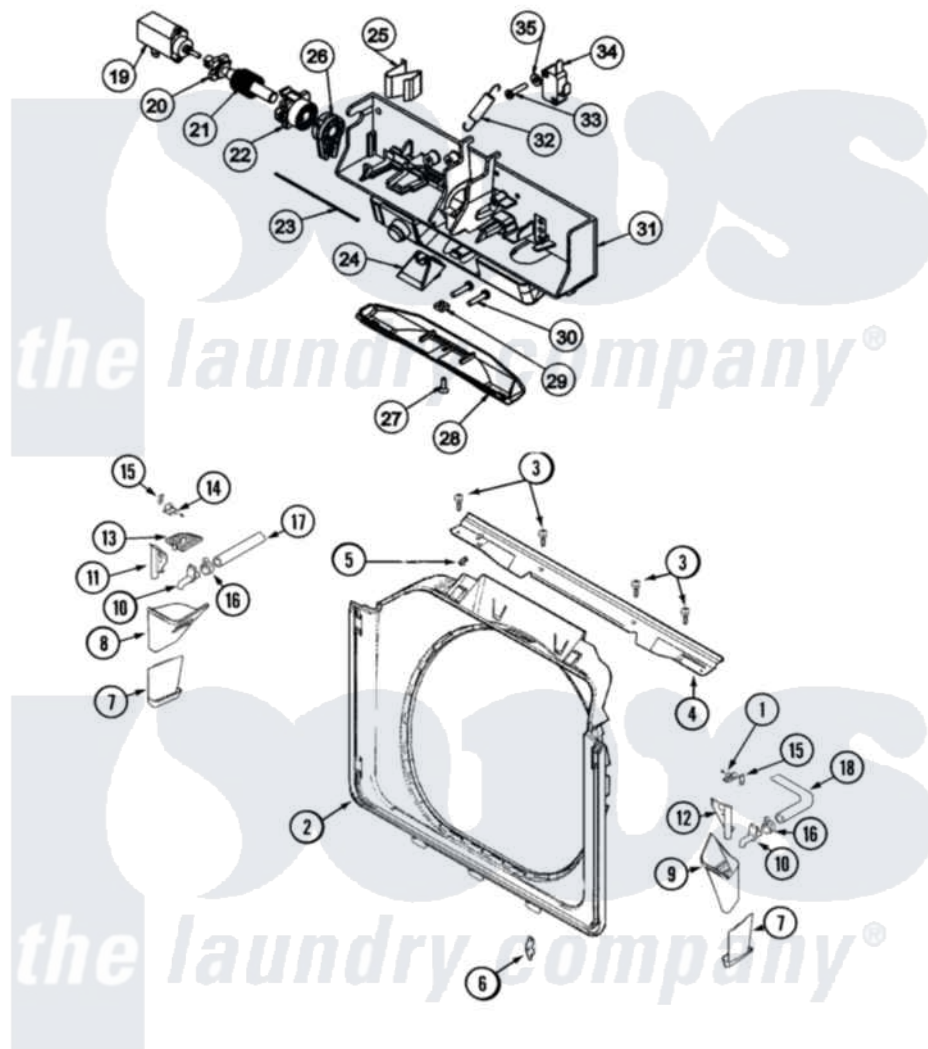

Maytag MLE19PDDGW 15 - DOOR SHROUD & DOOR LATCH ASSEMBLY (WASH)

Maytag Commercial Maytag MLE19PDDGW Dryer Parts Parts Diagram 15 - DOOR SHROUD & DOOR LATCH ASSEMBLY (WASH)

[Click on the part number to view part](#)

Item	Original Part Number	Replaced By	Status	Part Description
001	33002209			Retainer, Fabric Softener
002	22002506			Shroud And Dispenser Hose
003	22001995			Screw Note: Screw, Tumbler Front And Shroud
004	22003908			Vapor Barrier
"	33002203			Clip, Hose
"	33002477			Support, Door Lock
005	22002014			Clip, Harness To Support
006	33001764			Cover, Hinge Hole
"	33001787			Screw, Hinge Note: Screw, Hinge Hole Cover
007	33002195			Grate, Overflow
"	33002196			Grate, Overflow
008	33002197			Cup, Bleach Dispenser
009	33002198			Cup, Fabric Softener Dispenser

010	33002199		Spout, Dispenser Fill
011	33002200		Cap, Bleach Dispenser
012	33002201		Cap, Fabric Softener
013	33002204		Screen, Bleach Cup
014	22003681	22003263	Screw, Sump Cap
"	33002205		Retainer, Bleach Cup
015	33002206		Fastener, J Type
016	205161	489503	Clamp
017	22003653		Retainer, Dispenser Hose
"	33002207		Hose, Bleach
018	22003653		Retainer, Dispenser Hose
"	33002208		Hose, Fabric Softener
019	22002119		Motor, Wax
020	22003718		Axle, Latch
021	22003721		Spring, Axle / Latch
022	22003715		Sliding Gear, Latch
023	22002164		Cable, Door
024	22003055		Ramp, Door Hoop
025	22003716		Rotating Gear, Latch
026	22003717		Spring, Latch
027	22002435	241877	Screw
028	22002957		Cover, Latch Assembly
029	22003720		Nut, Latch
030	22003719		Screw, Latch
031	33002783		Holder, Switch
032	22002158		Spring, Gear Return
033	22001352		Screw, Check Switch
034	33002782		Switch, Door Lock
035	22002165		Washer, Door Lock Switch
036	33002785		Switch, Door
037	33002784		Lock Clip, Door
038	22002484	Not Available	LABEL, BLEACH
"	22002485	Not Available	LABEL, FABRIC SOFTENER
"	22002486	Not Available	LABEL, LOADING INSTRUCTIONS
"	22002487	Not Available	LABEL, ADD DETERGENT