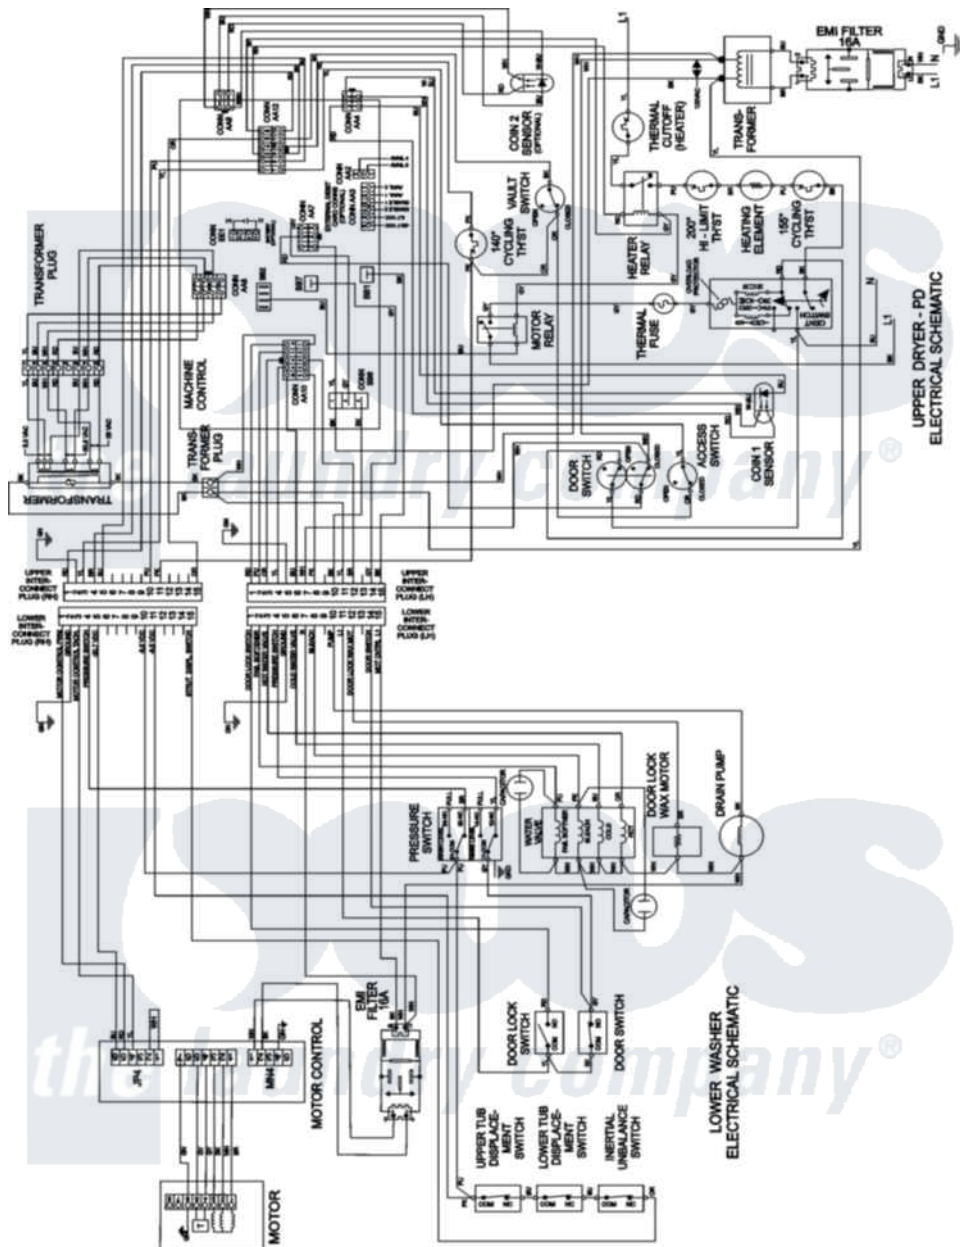

Maytag MLE19PDDGW 16 - WIRING INFORMATION (MLE19PDDGW)

Maytag [Commercial Maytag MLE19PDDGW Dryer Parts](#) Parts Diagram 16 - WIRING INFORMATION (MLE19PDDGW)

[Click on the part number to view part](#)

Item	Original Part Number	Replaced By	Status	Part Description
001	NLA		Not Available	WIRING INFORMATION