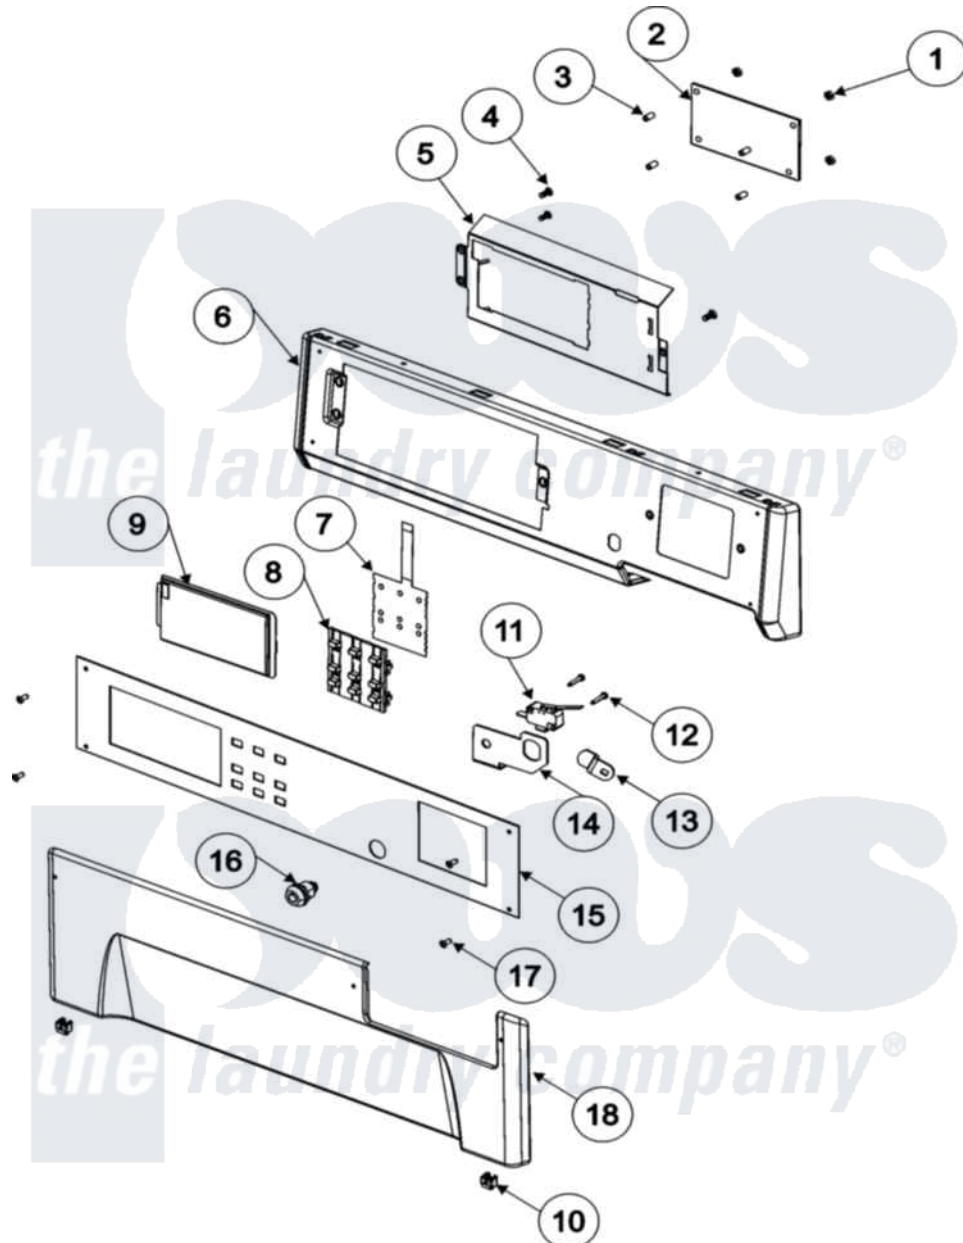

Maytag MLE19PDDYW 01 - CONTROL PANEL (DRYER)

Maytag [Commercial Maytag MLE19PDDYW Dryer Parts](#) Parts Diagram 01 - CONTROL PANEL (DRYER)
 Click on the part number to view part

Item	Original Part Number	Replaced By	Status	Part Description
001	33002156	912077		Locknut, Reader Harness
002	33002359	33003006		Control BO
003	33001204			Stand-Off, Ccontrol Board
004	Y314062			Screw, Door Hinge And Panel
005	33002155			Plate, Control Mounting
006	33002149			Panel, Control
007	33002152	W10133277		Membrane Switch Assembly
008	33002178			Switch, Push Button
009	33002150	W10133268		Cover, Display
010	33002004			Clip, Fastener
011	33002117	208042		Switch, Sensor
012	22002368			Screw, Sensor Switch Bracket
013	213750	W10133266		Cam-Lock
014	33001982			Bracket, Switch Mounting
015	33002960			Facia, Commerical WD - PD
016	Y206081	W10116737		Lock

017	215506	Screw, Control Panel Overlay
018	33002966	Panel, Access As Pkd
019	22002782	Pad, Foam
"	22003858	EMI Suppression Filter, 16a
"	33001981	Wire, Ground