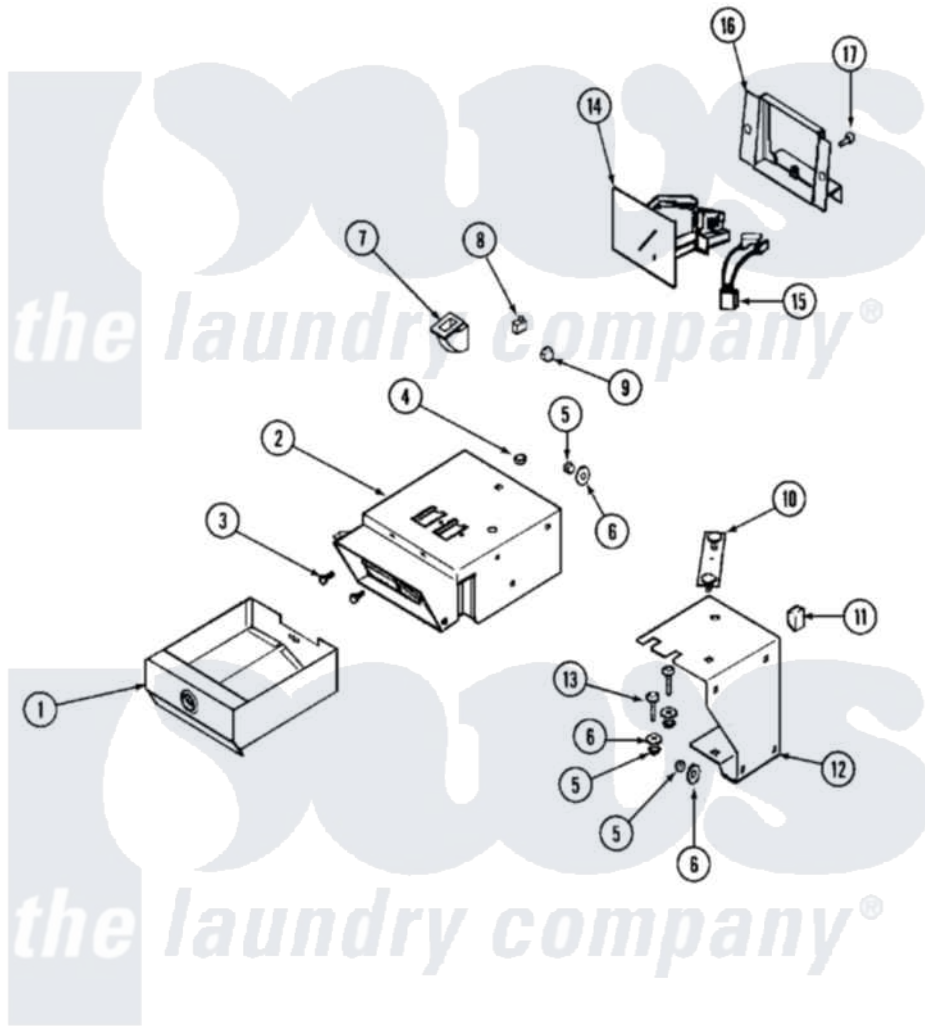

# Maytag MLE19PDDYW 02 - CONTROL CENTER (DRYER)

Maytag Commercial Maytag MLE19PDDYW Dryer Parts Parts Diagram 02 - CONTROL CENTER (DRYER)  
 Click on the part number to view part

Item	Original Part Number	Replaced By	Status	Part Description
001	<a href="#">Y33001983</a>			Box, Coin
002	<a href="#">Y33001986</a>			Vault, Coin
003	<a href="#">33002683</a>	<a href="#">694091</a>		Trim, Side Right Hand
004	<a href="#">Y052740</a>	<a href="#">62739</a>		Nut, Lock
005	<a href="#">Y052734</a>			Nut, Carrage Bolts And Bracket
006	<a href="#">312535</a>			Washer, Vault Mounting Brk.
"	NLA		Not Available	WASHER, VAULT MOUNTING BRK.
007	<a href="#">314635</a>			Chute, Coin
008	<a href="#">33001250</a>			Switch, Vault And Service Door
009	NLA		Not Available	NUT, CAGE
010	22001810		Not Available	STRAP, MOUNTING
011	<a href="#">33001989</a>			Retainer, Vault Switch
012	<a href="#">33001990</a>			Bracket, Mounting Vault
013	<a href="#">33001991</a>			Bolt, Carriage

014	<a href="#">216200</a>		Face Plate Return Button
"	22003678	<a href="#">22004112</a>	Coin Drop Greenwald Us.25
"	<a href="#">22004112</a>		Coin Drop Greenwald Us.25
"	<a href="#">33002647</a>		Single Faceplate Assembly
015	<a href="#">22001965</a>		Optic Switch Assembly
"	<a href="#">314665</a>		Screw, Switch Assembly
016	<a href="#">33001992</a>		Bracket, Coin Drop Mount.
017	212707	<a href="#">3196385</a>	Screw
"	<a href="#">910181</a>		Lockwasher, Terminal Block