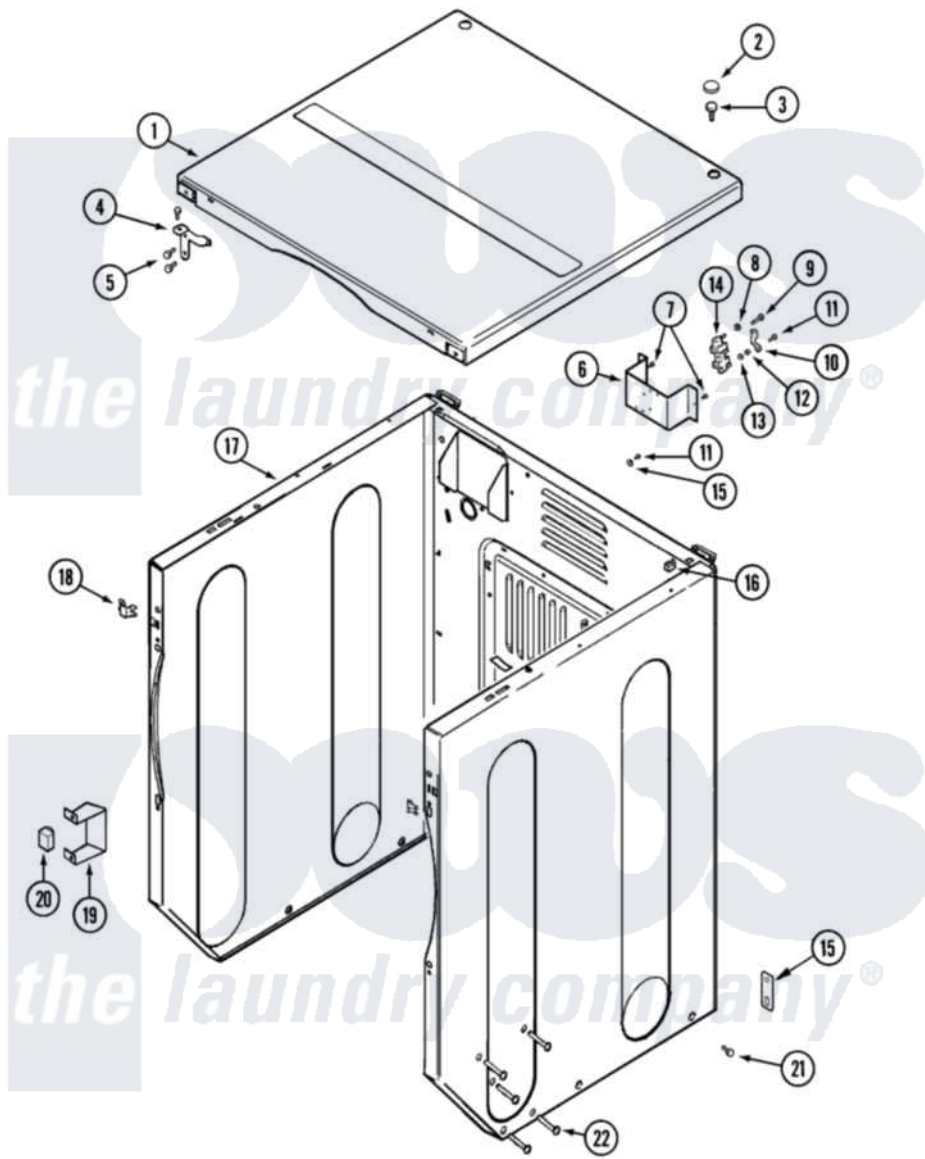

Maytag MLE19PDDYW 03 - CABINET-FRONT (DRYER)

Maytag Commercial Maytag MLE19PDDYW Dryer Parts Parts Diagram 03 - CABINET-FRONT (DRYER)
 Click on the part number to view part

Item	Original Part Number	Replaced By	Status	Part Description
001	33002124			Cover, Top
002	33001997			Plug, Hole
003	22001883	214354		Screw, Top Cover To Cabnt.
004	33001998			Bracket, Top Cover
"	33001999			Bracket, Top Cover
005	22001995			Screw Note: Screw, Tumbler Front And Shroud
006	NLA		Not Available	BRACKET, TERMINAL BLOCK---NA
007	22001995			Screw Note: Screw, Tumbler Front And Shroud
008	Y311270			Washer, Terminal Block
009	Y312209	W10001200		Screw
010	Y312184			Strap, Grounding
011	NLA		Not Available	SCREW, GROUND STRAP
012	311484	112432		Nut
013	311093			Washer, Terminal Connection