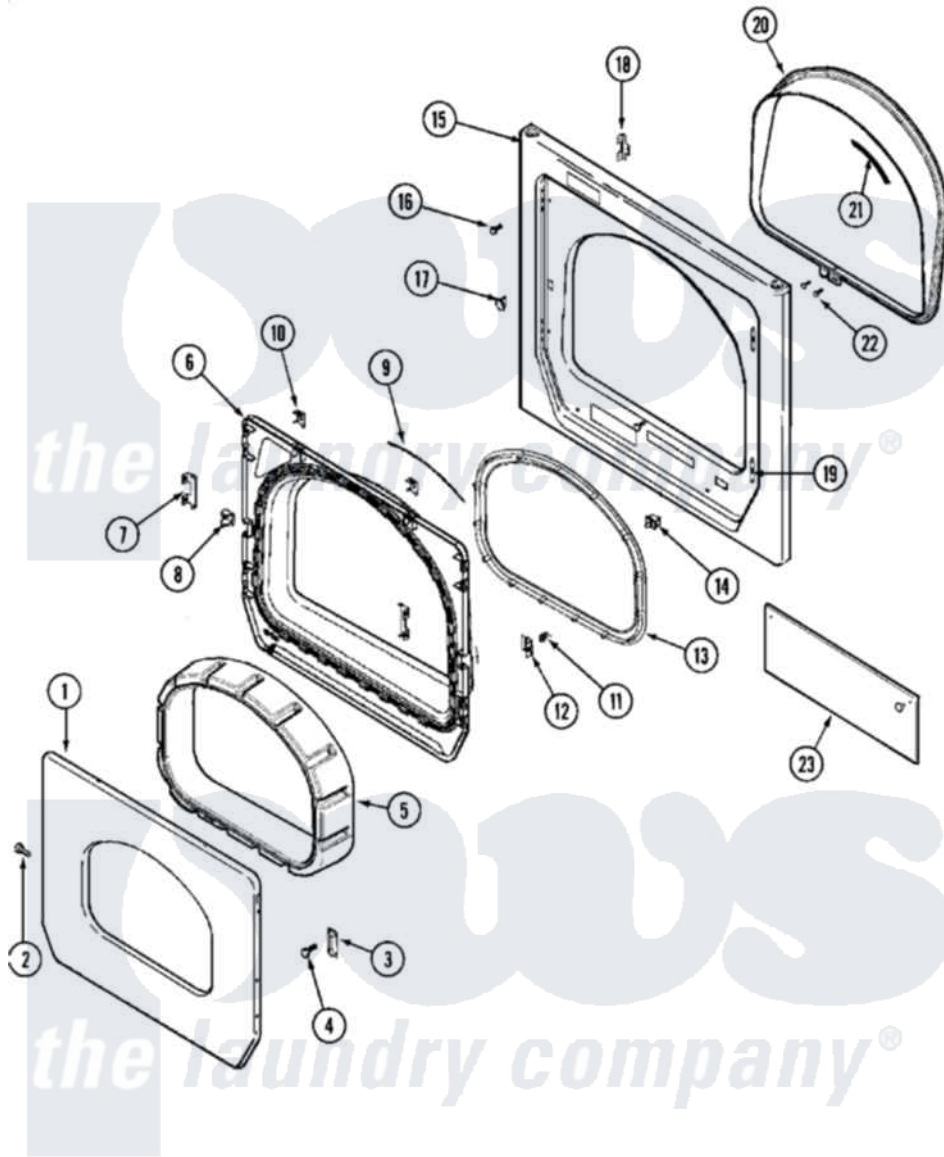

# Maytag MLE19PDDYW 04 - DOOR (DRYER)

Maytag Commercial Maytag MLE19PDDYW Dryer Parts Parts Diagram 04 - DOOR (DRYER)  
 Click on the part number to view part

| Item | Original Part Number     | Replaced By               | Status        | Part Description             |
|------|--------------------------|---------------------------|---------------|------------------------------|
| 001  | <a href="#">33002015</a> |                           |               | Door, Outer                  |
| 002  | <a href="#">22002063</a> |                           |               | Screw No.8-18AB Wafer Head   |
| 003  | <a href="#">33002017</a> |                           |               | Hinge, Door                  |
| 004  | 22002062                 | <a href="#">98006631</a>  |               | Screw                        |
| 005  | 22002300                 | <a href="#">9740848</a>   |               | Screw, Mixing Valve Mounting |
| "    | <a href="#">33002780</a> |                           |               | Door Tunnel W` Handle        |
| 006  | <a href="#">33002020</a> |                           |               | Door, Inner W/Seal           |
| 007  | <a href="#">22002038</a> |                           |               | Clip, Door                   |
| 008  | <a href="#">33001763</a> |                           |               | Plug, Inner Door             |
| 009  | <a href="#">33002094</a> |                           |               | Seal, Door                   |
| 010  | <a href="#">22002039</a> |                           |               | Clip, Door                   |
| 011  | <a href="#">33001761</a> |                           |               | Strike, Door                 |
| 012  | <a href="#">33001793</a> |                           |               | Bracket, Strike              |
| 013  | <a href="#">33002607</a> |                           |               | Lens, Door                   |
| 014  | 33001509                 | <a href="#">W10169313</a> |               | Switch-Dor                   |
| 015  | 33002051                 |                           | Not Available | SCREW, FRONT PANEL           |