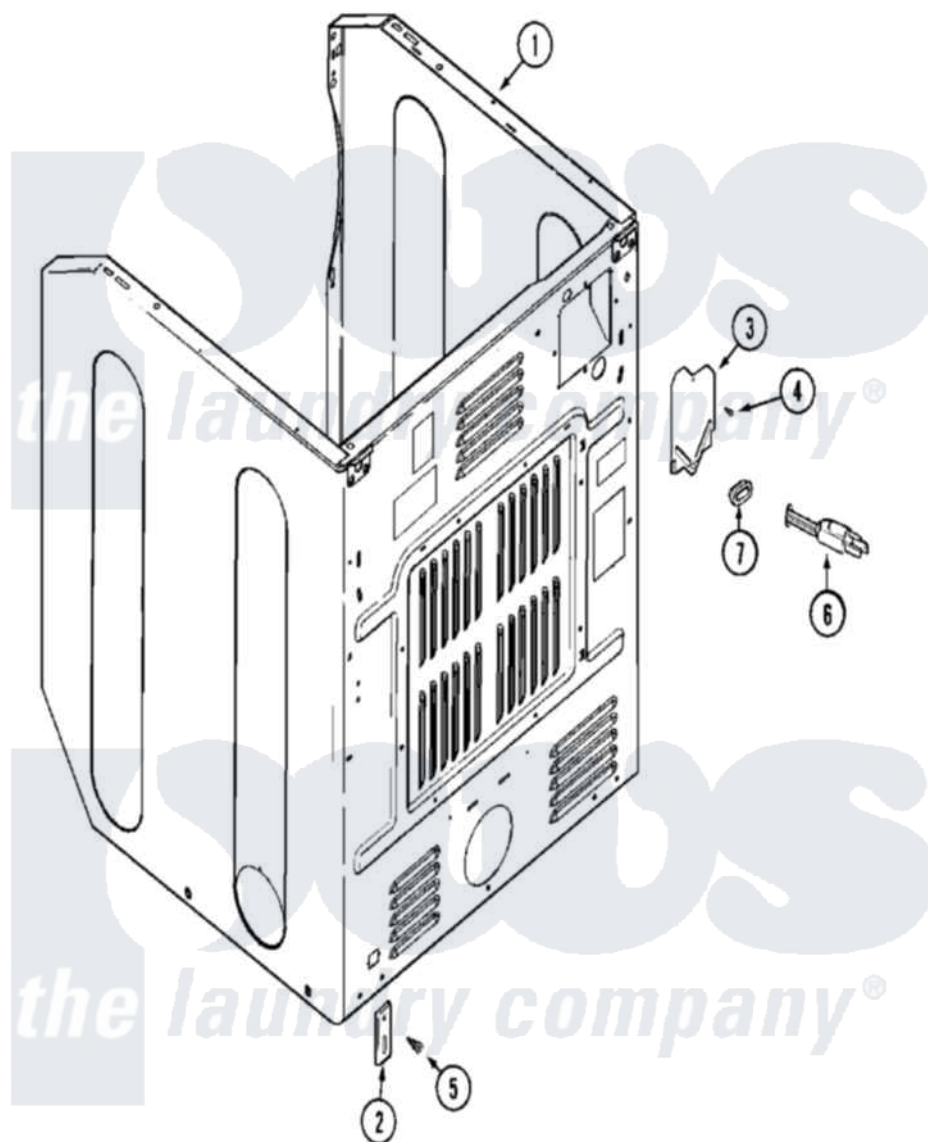

Maytag MLE19PDDYW 05 - CABINET-REAR (DRYER)

Maytag Commercial Maytag MLE19PDDYW Dryer Parts Parts Diagram 05 - CABINET-REAR (DRYER)
 Click on the part number to view part

Item	Original Part Number	Replaced By	Status	Part Description
001	33002811			Cabinet Upper As Pack--NA
002	33002060			Bracket, Security
003	33001795			Cover, Terminal Block
004	22001995			Screw Note: Screw, Tumbler Front And Shroud
005	22001995			Screw Note: Screw, Tumbler Front And Shroud
006	22003062			Cord, Power
007	211881			Grommet, Cord Part Not Used-Gas Models Only