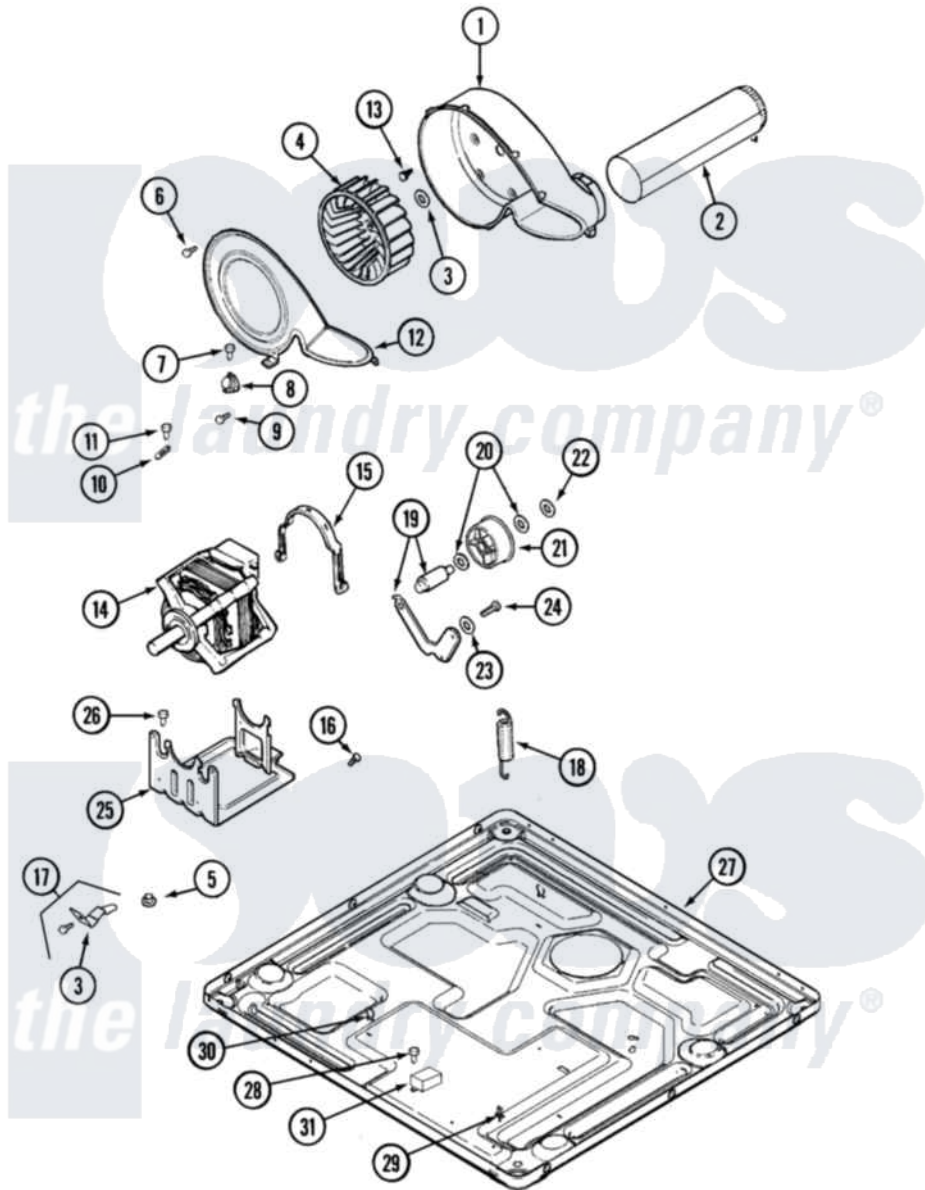

Maytag MLE19PDDYW 08 - MOTOR DRIVE (DRYER)

Maytag [Commercial Maytag MLE19PDDYW Dryer Parts](#) Parts Diagram 08 - MOTOR DRIVE (DRYER)
 Click on the part number to view part

Item	Original Part Number	Replaced By	Status	Part Description
001	33001789			Housing, Blower
002	22001995			Screw Note: Screw, Tumbler Front And Shroud
"	33002185			Duct Assembly, Exhaust
003	22001995			Screw Note: Screw, Tumbler Front And Shroud
"	33002757			Bracket, RH, Base To Support
"	33002758			Bracket, LH, Base To Support
004	33002797			Wheel, Blower
005	33002044			Guide
006	33001855	33002917		Screw, No.10-16
007	Y313561			Screw----NA
008	303392			Thermostat, Cycling
"	33303391			Thermostat, Cycling
009	22002925	3370225		Screw
010	33001762			Fuse, Thermal
011	22002925	3370225		Screw

012	33002711		Cover, Blower Housing
013	Y313561		Screw---NA
014	33002795		Motor, Drive 60Hz
015	33002221	Y015825	Clip, Motor To Motor Support
016	910343	488234	Screw 8-32 X 1/4
017	12001551		Contains RT And LT Brackets
"	NLA	Not Available	BRACKET/SCREW PACKAGE
018	33002460	33002459	Assembly, Spring And Plug
019	33001840	6-3705180	Idler Arm
020	Y312527		Washer, Idler Shaft
021	33001783	6-3700340	Bearing- I
022	312958	354987	Ring, Retaining
023	315772		Sleeve, Idler Arm
024	Y014874		Screw, Idler Arm And Sleeve
025	33002817		Motor Support, Offset
026	Y313561		Screw---NA
027	314568	Y313559	Screw
"	33002049	302797	Grommet
"	33002050		Protector, Harness
"	33002467		Base
028	Y251119	3177991	Screw
029	33001989		Retainer, Vault Switch
030	410490		Spring, Retainer Wire Harness
031	315218		Shield, Transformer
"	33002186	W10133285	Transformer 120V To 22.5vac