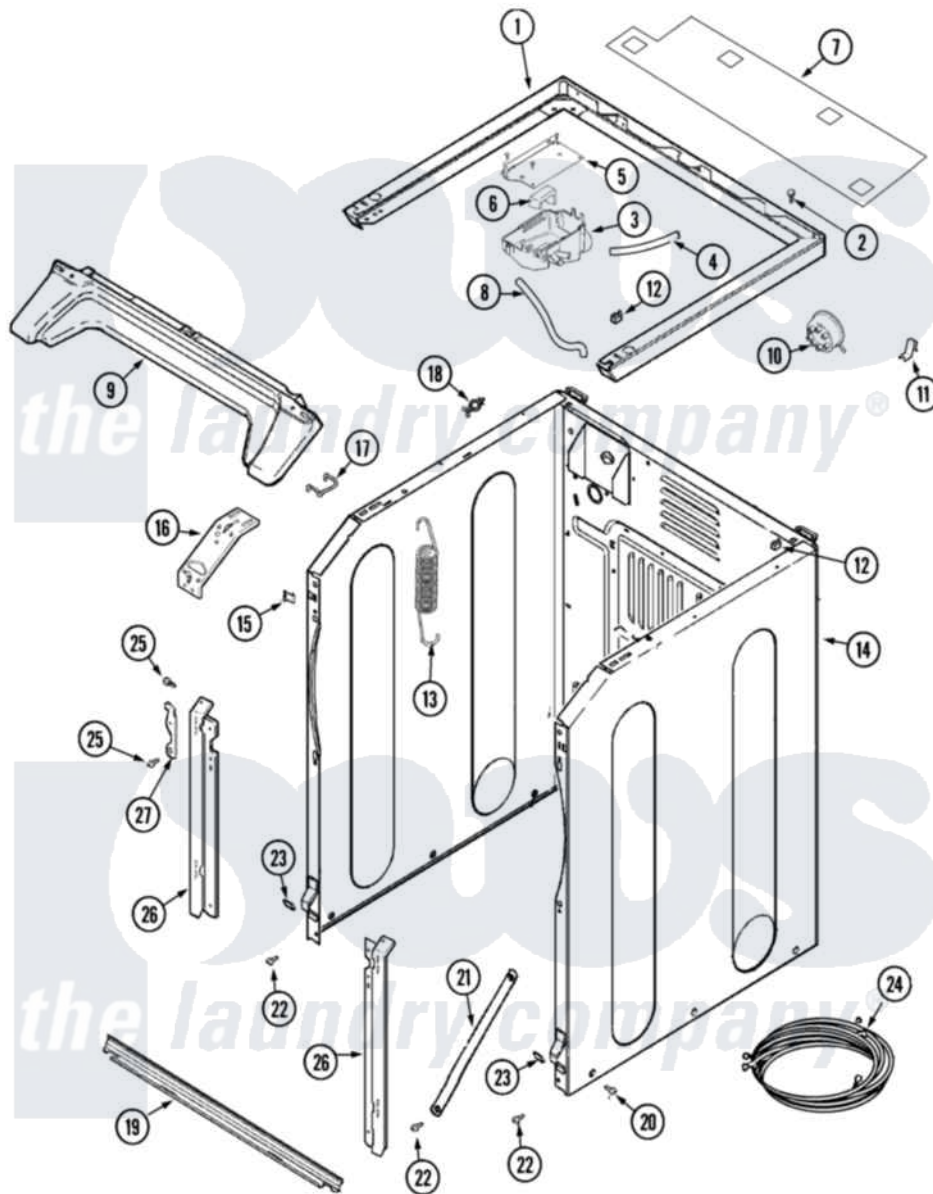

# Maytag MLE19PDDYW 09 - CABINET-FRONT (WASHER)

Maytag Commercial Maytag MLE19PDDYW Dryer Parts Parts Diagram 09 - CABINET-FRONT (WASHER)  
 Click on the part number to view part

Item	Original Part Number	Replaced By	Status	Part Description
001	<a href="#">33002963</a>			Support, Weld Assembly
002	<a href="#">214354</a>			Screw, Top Cover To Cabnt.
003	33001855	<a href="#">33002917</a>		Screw, No.10-16
"	<a href="#">33002775</a>			Vent, Tub
004	<a href="#">22002464</a>			Hose, Vent
005	<a href="#">33002189</a>			Bracket, Vent Mounting
006	<a href="#">22002440</a>			Deflector, Vent
007	<a href="#">33002191</a>			Wire Shield
"	<a href="#">33002192</a>			Clip, Shield
008	205161	<a href="#">489503</a>		Clamp
"	<a href="#">33002193</a>			Hose, Shower
009	<a href="#">33002011</a>			Cover, Access
010	<a href="#">22003728</a>			Switch, Pressure Items 22-30 Listed As Series
011	<a href="#">22002006</a>			Clip, Unbalance Switch Harness
"	<a href="#">22002244</a>			Clip, Grounding