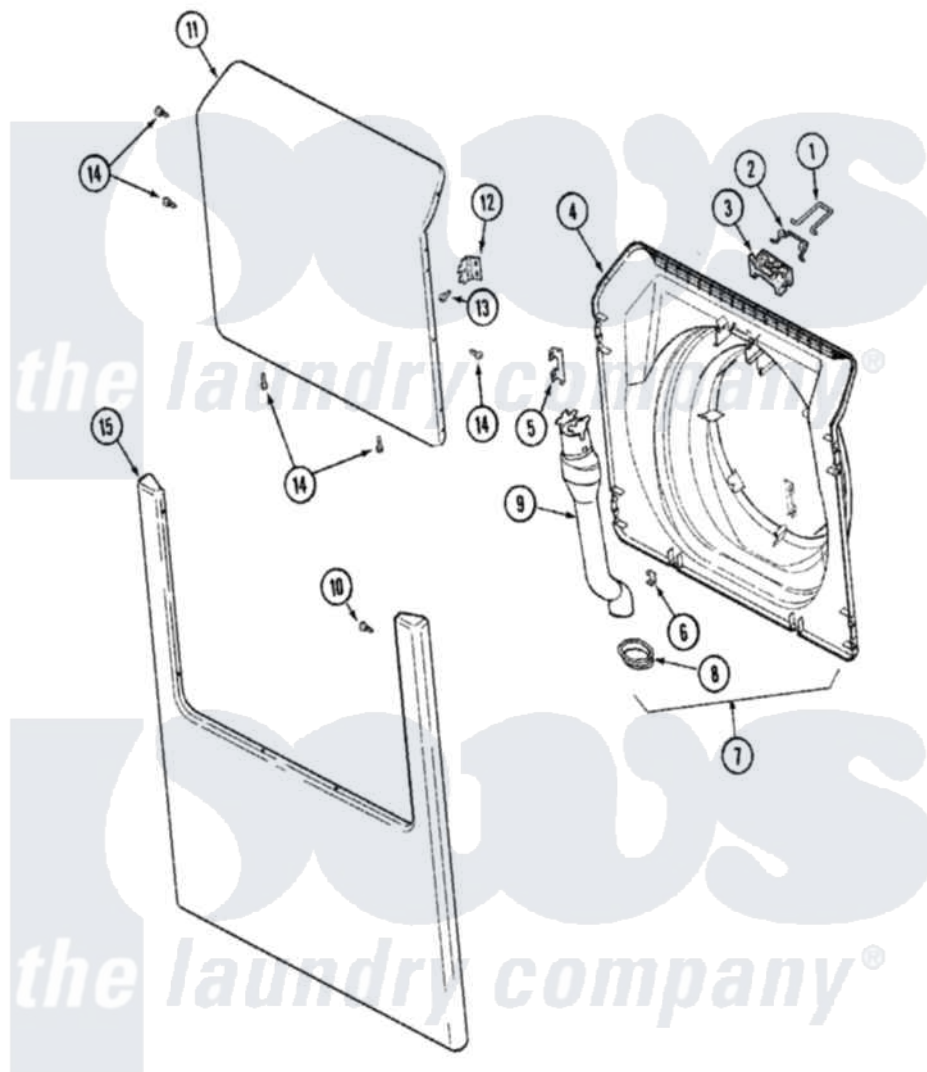

Maytag MLE19PDDYW 10 - DOOR & FRONT PANEL (WASHER)

Maytag Commercial Maytag MLE19PDDYW Dryer Parts Parts Diagram 10 - DOOR & FRONT PANEL (WASHER)
 Click on the part number to view part

Item	Original Part Number	Replaced By	Status	Part Description
001	22003222			Hoop, Lock
002	22002003			Spring, Latch
003	22002168			Support, Lock Hoop
004	22003800			Inner Door/Vented
005	22002038			Clip, Door
006	22002039			Clip, Door
007	12001722			DOOR LINER W/VENT ASSY. (WHT)
008	22003075			Grommet, Vent Tube
009	22003850			Vent Tube Assembly
010	22002243			Screw, Front Panel And Hinge
"	22002244			Clip, Grounding
011	22001979			Door, Outer
012	22002798			Hinge, Door
013	22002062	98006631		Screw
014	22002063			Screw No.8-18AB Wafer Head
015	22002241	22002836		Panel, Front