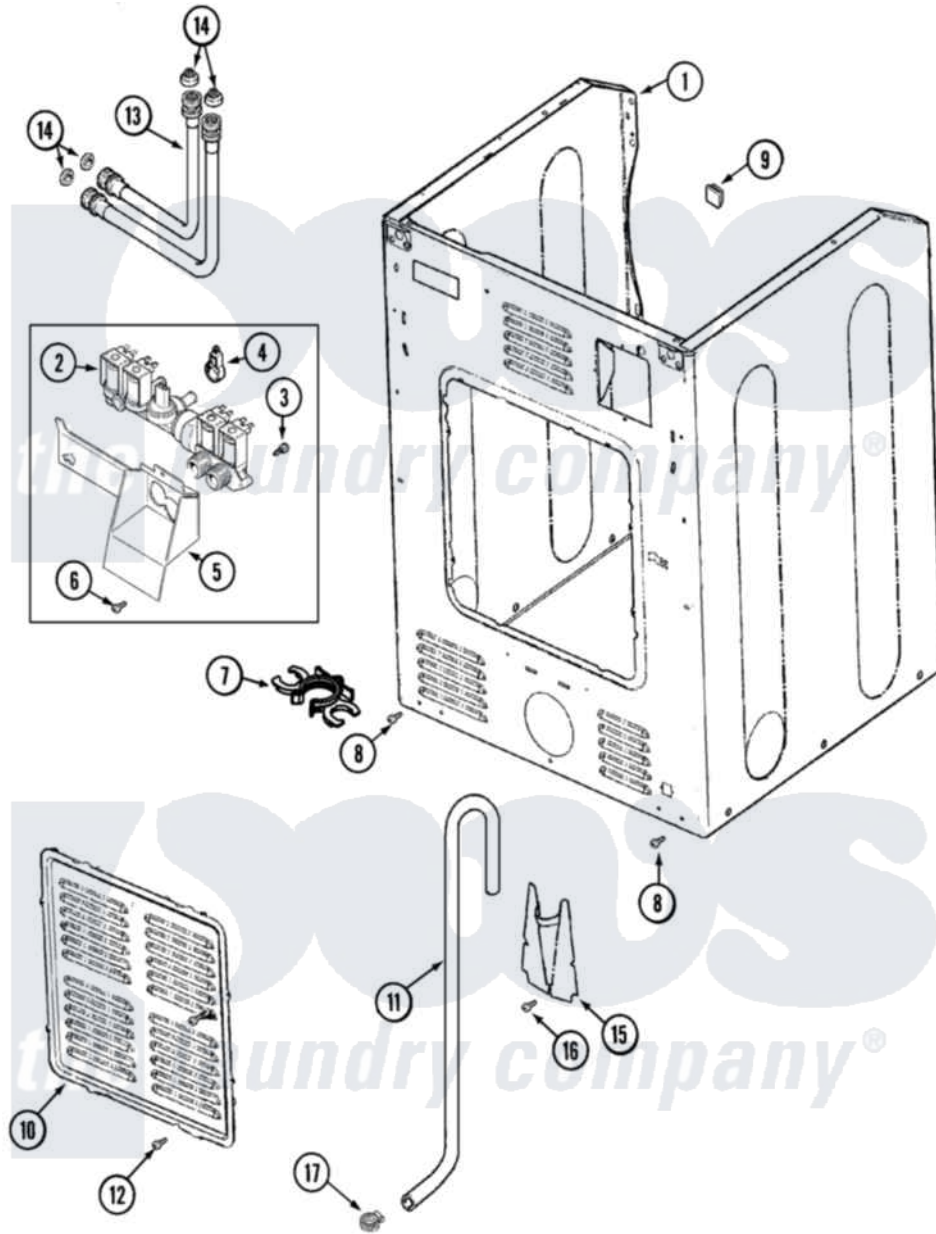

# Maytag MLE19PDDYW 11 - CABINET-REAR (WASHER)

Maytag Commercial Maytag MLE19PDDYW Dryer Parts Parts Diagram 11 - CABINET-REAR (WASHER)  
 Click on the part number to view part

Item	Original Part Number	Replaced By	Status	Part Description
001	<a href="#">22003639</a>			Cabinet Assembly
"	<a href="#">33002190</a>			SCrew, C BraCe, BraCket, Cabinet
002	<a href="#">33002211</a>			Valve, Water
003	<a href="#">22002436</a>			Screw, Water Valve Bracket
004	205161	<a href="#">489503</a>		Clamp
005	<a href="#">33002212</a>			Bracket, Water Valve
006	22002925	<a href="#">3370225</a>		Screw
007	<a href="#">22002932</a>			Clip, Drain Hose
008	<a href="#">33002190</a>			SCrew, C BraCe, BraCket, Cabinet
009	NLA		Not Available	PLUG, HOLE
010	<a href="#">22004355</a>			Rear Access Panel
011	<a href="#">12001807</a>			Drain Hose Kit
"	<a href="#">22002892</a>			Retainer, Drain Hose
"	22002893	<a href="#">8539404</a>		Tie-Wire
"	22003319	<a href="#">12001807</a>		Drain Hose Kit

012	22002925	<a href="#">3370225</a>	Screw
013	22003838	<a href="#">202860</a>	Inlet Hose Assembly
"	22003839	<a href="#">202860</a>	Inlet Hose Assembly
014	<a href="#">22002960</a>		Strainer, Washer Inlet
"	<a href="#">Y013783</a>		Washer, Inlet Hose
015	<a href="#">22002704</a>		Cover, Drain Hose
016	<a href="#">33002190</a>		SCrew, C BraCe, BraCket, Cabinet
017	<a href="#">22001984</a>	<a href="#">285655</a>	Clamp, Hose