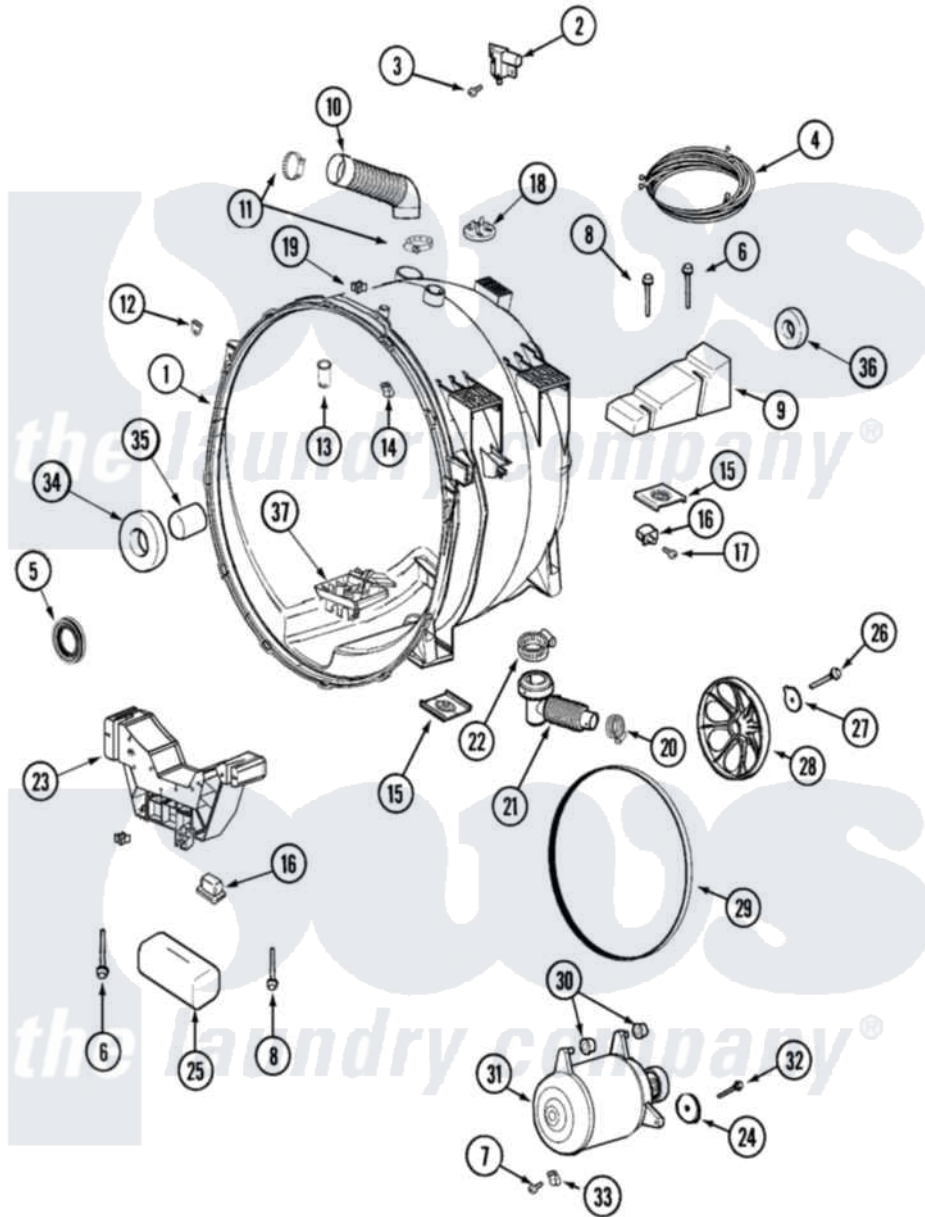

Maytag MLE19PDDYW 12 - OUTER TUB & MOTOR(WASHER)

Maytag Commercial Maytag MLE19PDDYW Dryer Parts Parts Diagram 12 - OUTER TUB & MOTOR(WASHER)
 Click on the part number to view part

Item	Original Part Number	Replaced By	Status	Part Description
001	22004080	22004465		Outer Tub Assembly, As Pack
"	22004465			Outer Tub Assembly, As Pack
002	22003302			Switch, Internal Unbalance
003	22002061	910187		Screw
004	22003836			Harness, Upper Sub Assembly, Venus
"	22004471			Harness, Wire Unbalance
005	12002022			Lip Seal Kit
006	22003615			Bolt, Double Sems 5-3/8
007	22002019			Screw, Wire Clip To Motor Cnt
008	22003616			Bolt, Double Sems 3-3/8
009	22002102			Weight, Counter Balance
010	22002083			Hose, Injector
011	22002052	616099		Clamp
012	22002103			Clip, U
013	22004310			Water Deflector
				Clip, Unbalance Switch

014	22002006		Clip, Unbalance Switch Harness
015	22002065		Nut, Counter Balance
016	22002044		Switch, Tub Displacement
017	22002061	910187	Screw
018	22002797		Clip, Hose
019	22002006		Clip, Unbalance Switch Harness
020	22001984	285655	Clamp, Hose
021	22003262		Hose, Tub To Pump Outlet
022	22002053	696392	Hose Clamp
023	22002006		Clip, Unbalance Switch Harness
"	22002579	Not Available	WEIGHT ASSEMBLY (FRT)
"	22004472		Bracket, Lower
024	22002320		Washer, Belt Tension Bolt
025	22003225	Not Available	CUSHION
026	22003937		Screw, Retaining Bolt
027	22003936		Washer
028	22002315		Pulley, Spinner
029	12001788		Kit, Belt And Isolator--W
030	22003329		Isolator, Motor
031	22003856		Motor, Variable Speed
032	22003686		Bolt, Motor
033	22002006		Clip, Unbalance Switch Harness
034	22002934		Bearing, Front
035	22002935		Spacer, Bearing
036	22003441		Bearing, Rear
037	22003710		Sump Cap W/ Labyrinth Feature