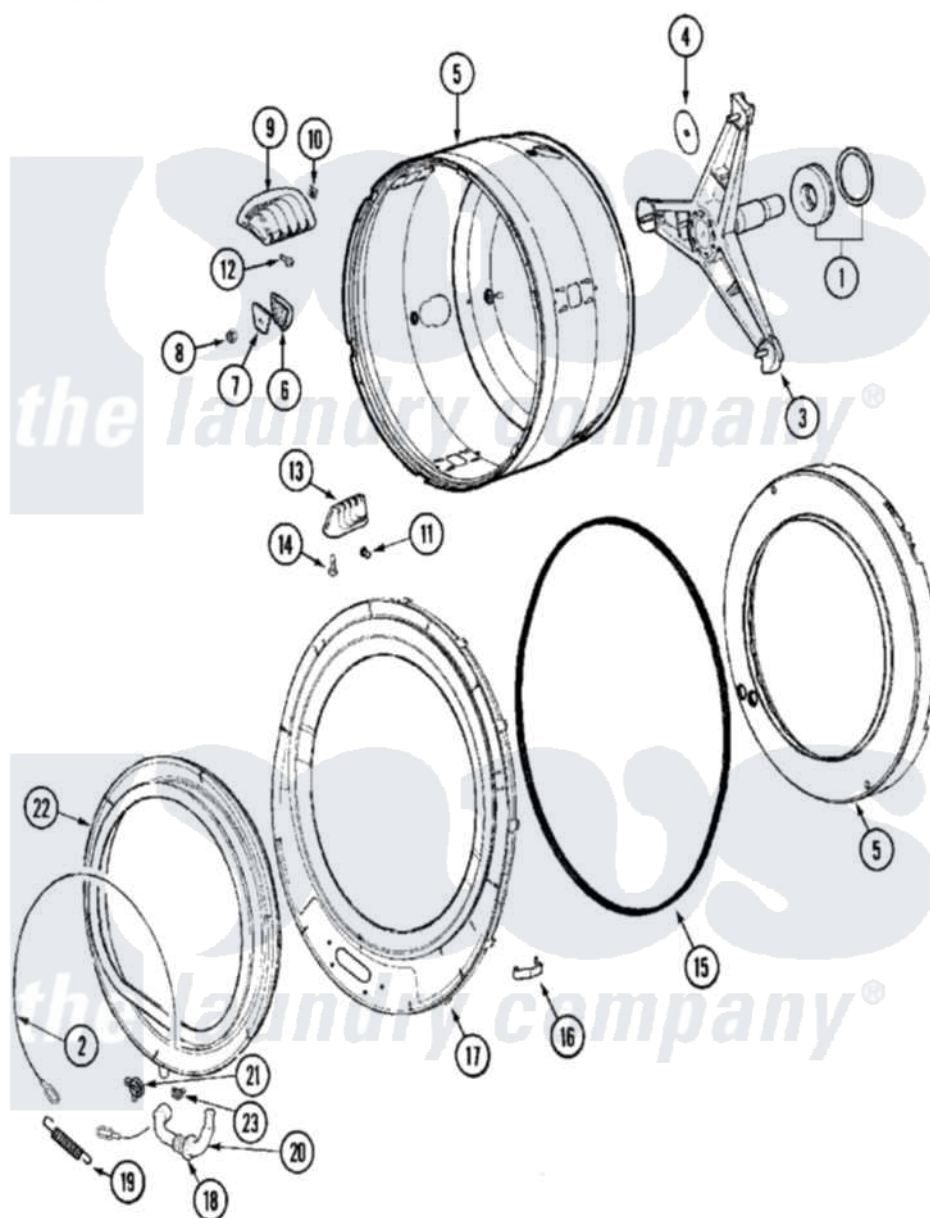

Maytag MLE19PDDYW 13 - SPINNER ASSEMBLY & OUTER TUB COVER(WASH)

Maytag Commercial Maytag MLE19PDDYW Dryer Parts Parts Diagram 13 - SPINNER ASSEMBLY & OUTER TUB COVER(WASH)

Click on the part number to view part

Item	Original Part Number	Replaced By	Status	Part Description
001	12002022			Lip Seal Kit
002	22002327			Wire, Boot Clamp
003	22003670	6-2717080		Spinner As
004	22002023			Washer, Plastic
005	22003637			BRACE ASSEMBLY, TOP CROSS CONTAINS ITEMS 12 & 13
006	22002482			Washer, Profile
007	22002020			Washer, Spinner Support
008	22002122	2207454		Nut, Hex
009	22001985			Baffle, Drip
010	22002009			Grommet, Baffle
011	22001999			Grommet, Baffle
012	22003556			Screw, Baffle
013	22001986			Baffle, Drip

014	22002059		Screw, Baffle
015	22002077		Seal, Tub Cover
016	22002050		Clip, Tub To Cover
017	22004254		Cover, Tub W/Sealandcaps Aspk
018	22003074		Guard, Hose
019	22002099		Spring, Tub
020	22003071	22004477	Drain Hose, Door Boot
021	Y22003072	22003072	CLAMP, HOSE DOUBLE WIRE
022	22003893		Door Boot, Black
023	22003073	596669	Clamp, Manifold