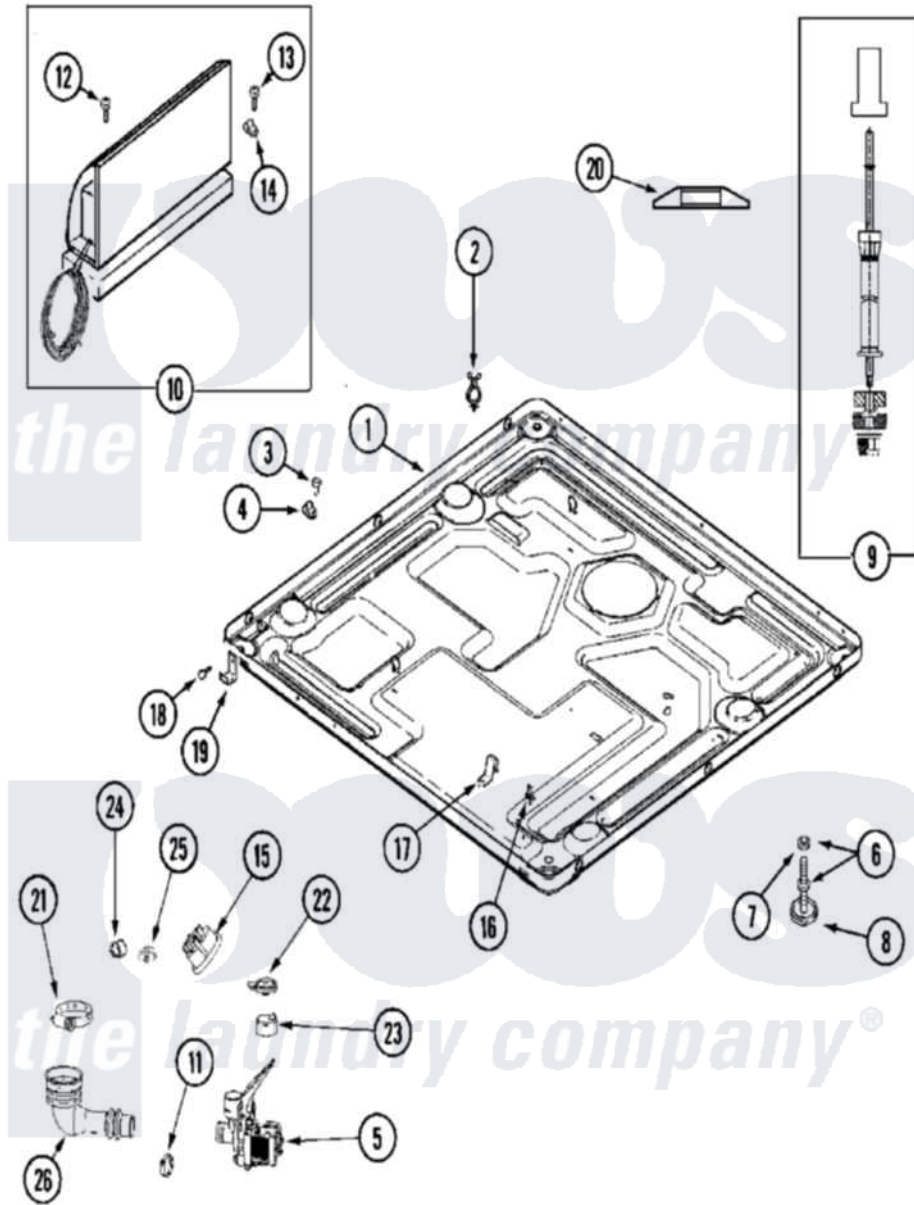

Maytag MLE19PDDYW 14 - BASE (WASHER)

Maytag [Commercial Maytag MLE19PDDYW Dryer Parts](#) Parts Diagram 14 - BASE (WASHER)
 Click on the part number to view part

| Item | Original Part Number | Replaced By | Status | Part Description |
|------|--------------------------|--------------------------|--------|----------------------------------|
| 001 | 22003926 | 22003435 | | Base, Assembly |
| 002 | 22003298 | | | Retainer, Wire |
| 003 | Y313561 | | | Screw---NA |
| 004 | 22004120 | | | Clip, Wire Harness |
| 005 | 22003244 | 25001052 | | Pump Assembly |
| 006 | 22003544 | | | Adjustable Leg W/Foot And Nut |
| 007 | Y052740 | 62739 | | Nut, Lock |
| 008 | 210684 | | | Foot, Adjustable Leg |
| 009 | 22002316 | | | Strut, Rear |
| 010 | 22004046 | | | Control Assembly, Motor |
| 011 | 22001984 | 285655 | | Clamp, Hose |
| 012 | 33002190 | | | SCrew, C BraCe, BraCket, Cabinet |
| 013 | Y313561 | | | Screw---NA |
| 014 | 22002014 | | | Clip, Harness To Support |
| 015 | 22003728 | | | Switch, Pressure Items 22-30 |

| | | | Listed As Series |
|-----|--------------------------|------------------------|----------------------------------|
| 015 | 22003120 | | |
| 016 | 22003298 | | Retainer, Wire |
| 017 | 22002244 | | Clip, Grounding |
| 018 | 33002190 | | SCrew, C BraCe, BraCket, Cabinet |
| 019 | 22002239 | | Clip, Front Panel |
| 020 | 33002222 | | Deflector, Water |
| 021 | 22002853 | 285655 | Clamp, Hose |
| 022 | 22002853 | 285655 | Clamp, Hose |
| 023 | 22003268 | | Cap, Rubber |
| 024 | 22003261 | | Plug, Outer Tub |
| 025 | 22003295 | 285655 | Clamp, Hose |
| 026 | 22003262 | | Hose, Tub To Pump Outlet |