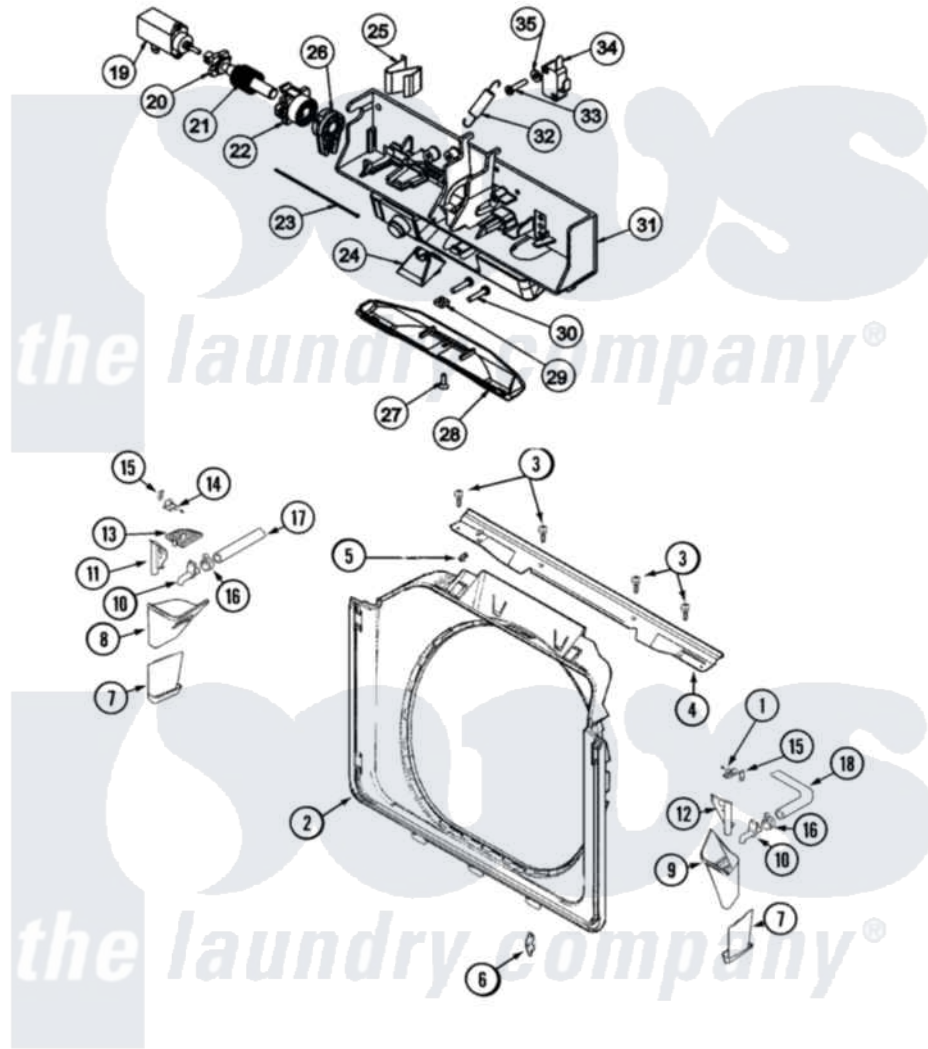

Maytag MLE19PDDYW 15 - DOOR SHROUD & DOOR LATCH ASSEMBLY (WASH)

Maytag [Commercial Maytag MLE19PDDYW Dryer Parts](#) Parts Diagram 15 - DOOR SHROUD & DOOR LATCH ASSEMBLY (WASH)

[Click on the part number to view part](#)

Item	Original Part Number	Replaced By	Status	Part Description
001	33002209			Retainer, Fabric Softener
002	22002506			Shroud And Dispenser Hose
003	22001995			Screw Note: Screw, Tumbler Front And Shroud
004	22003908			Vapor Barrier
"	33002203			Clip, Hose
"	33002477			Support, Door Lock
005	22002014			Clip, Harness To Support
006	33001764			Cover, Hinge Hole
"	33001787			Screw, Hinge Note: Screw, Hinge Hole Cover
007	33002195			Grate, Overflow
"	33002196			Grate, Overflow
008	33002197			Cup, Bleach Dispenser
009	33002198			Cup, Fabric Softener Dispenser

010	33002199		Spout, Dispenser Fill
011	33002200		Cap, Bleach Dispenser
012	33002201		Cap, Fabric Softener
013	33002204		Screen, Bleach Cup
014	22003681	22003263	Screw, Sump Cap
"	33002205		Retainer, Bleach Cup
015	33002206		Fastener, J Type
016	205161	489503	Clamp
017	22003653		Retainer, Dispenser Hose
"	33002207		Hose, Bleach
018	22003653		Retainer, Dispenser Hose
"	33002208		Hose, Fabric Softener
019	22002119		Motor, Wax
020	22003718		Axle, Latch
021	22003721		Spring, Axle / Latch
022	22003715		Sliding Gear, Latch
023	22002164		Cable, Door
024	22003055		Ramp, Door Hoop
025	22003717		Spring, Latch
026	22003716		Rotating Gear, Latch
027	22002435	241877	Screw
028	22002957		Cover, Latch Assembly
029	22003720		Nut, Latch
030	22003719		Screw, Latch
031	22003722		Switch Holder Assembly, Latch
032	22002158		Spring, Gear Return
033	22001352		Screw, Check Switch
034	22002162		Switch, Door Lock Spin Enable
035	22002165		Washer, Door Lock Switch
036	22002484	Not Available	LABEL, BLEACH
"	22002485	Not Available	LABEL, FABRIC SOFTENER
"	22002486	Not Available	LABEL, LOADING INSTRUCTIONS
"	22002487	Not Available	LABEL, ADD DETERGENT