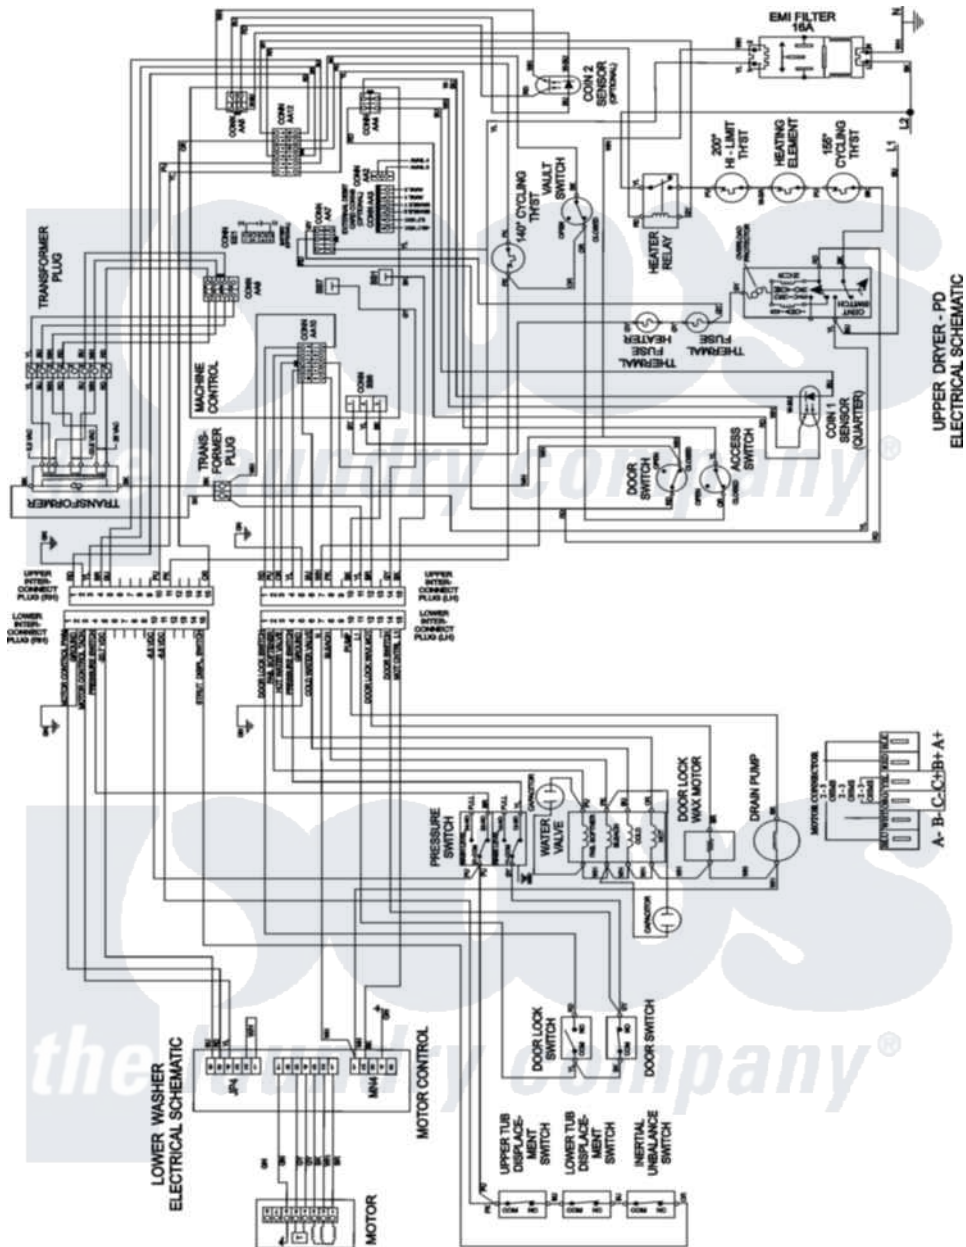

Maytag MLE19PDDYW 16 - WIRING INFORMATION (MLE19PDDYW)

Maytag [Commercial Maytag MLE19PDDYW Dryer Parts](#) Parts Diagram 16 - WIRING INFORMATION (MLE19PDDYW)

[Click on the part number to view part](#)

Item	Original Part Number	Replaced By	Status	Part Description
001	NLA		Not Available	WIRING INFORMATION