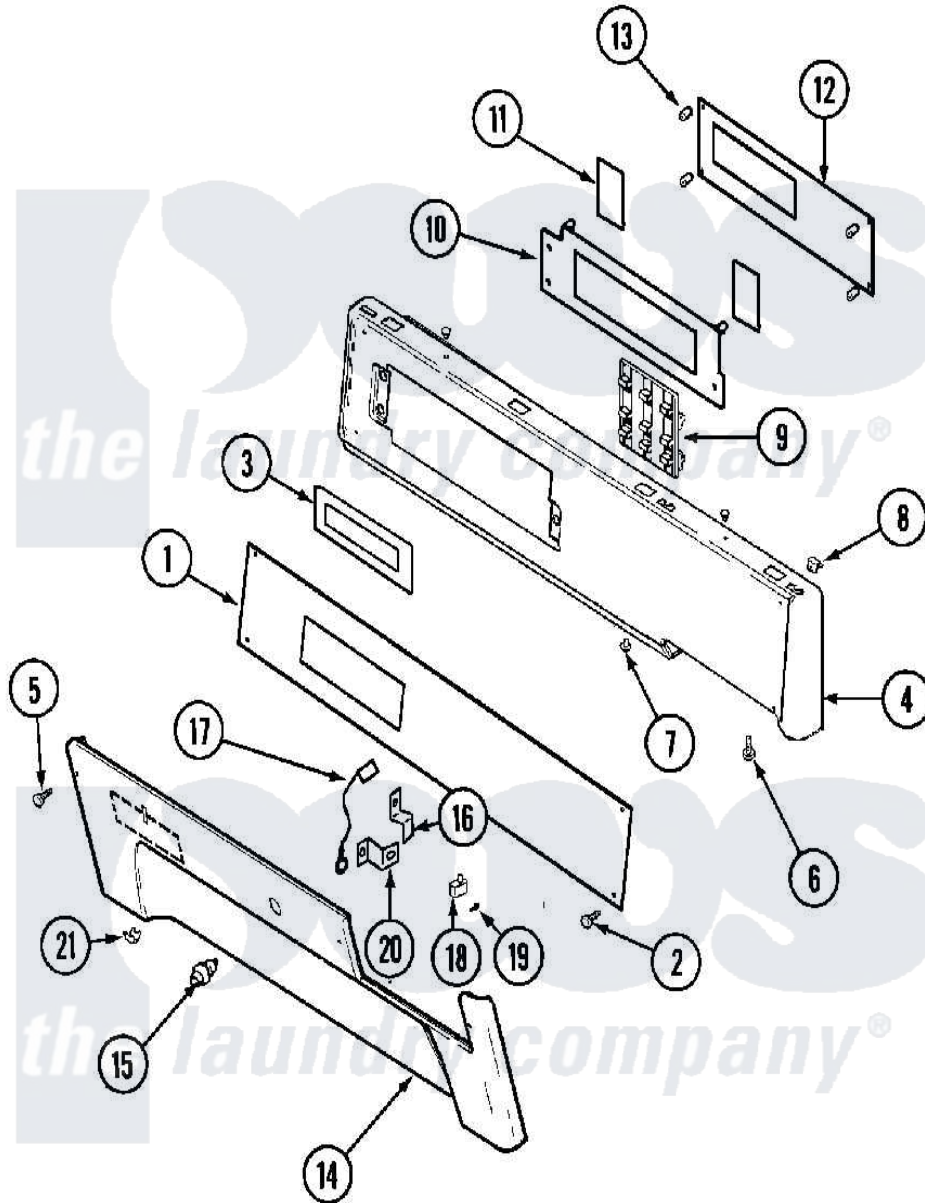

Maytag MLE19PNAUW 01 - CONTROL PANEL (DRYER)

Maytag Commercial Maytag MLE19PNAUW Dryer Parts Parts Diagram 01 - CONTROL PANEL (DRYER)
 Click on the part number to view part

Item	Original Part Number	Replaced By	Status	Part Description
001	NLA		Not Available	FACIA, CONTROL PANEL---N
002	215506			Screw, Control Panel Overlay
003	33002150	W10133268		Cover, Display
004	33002003			Fastener Clip, Control Panel
"	33002264			Panel, Control
005	215506			Screw, Control Panel Overlay
006	215506			Screw, Control Panel Overlay
007	33001132	33002342		Plug, Sifht Hole
008	33001977			Fastener, Control Panel
009	33002178			Switch, Push Button
010	33002155			Plate, Control Mounting
011	33002152	W10133277		Membrane Switch Assembly
012	33002359	33003006		Control BO
013	33001204			Stand-Off, Control Board
"	912077			Locknut, Reader Harness
014	33002262			Panel, Access

015	Y206081	W10116737	Lock
016	213750	W10133266	Cam-Lock
017	33001981		Wire, Ground
018	33002117	208042	Switch, Sensor
019	912012	3400409	Screw
020	33001982		Bracket, Switch Mounting
021	33002004		Clip, Fastener
022	22001995		Screw Note: Screw, Tumbler Front And Shroud
"	33002060		Bracket, Security
"	NLA	Not Available	NUT, SECURITY
023	22002782		Pad, Foam
"	22003819		Wire Harness, Lower Commercial
"	22003820		Wire Harness / Hh / Unbalance
"	22003858		EMI Suppression Filter, 16a
"	22004249		Harness, Wire Lower
"	33002877		Harness, Wire Upper Elec
024	33002281		Wire Harness, Upper U.S. Elect
"	33002872		Harness, Wire Upper Gas
025	33002151	Not Available	MANUAL, USE & CARE