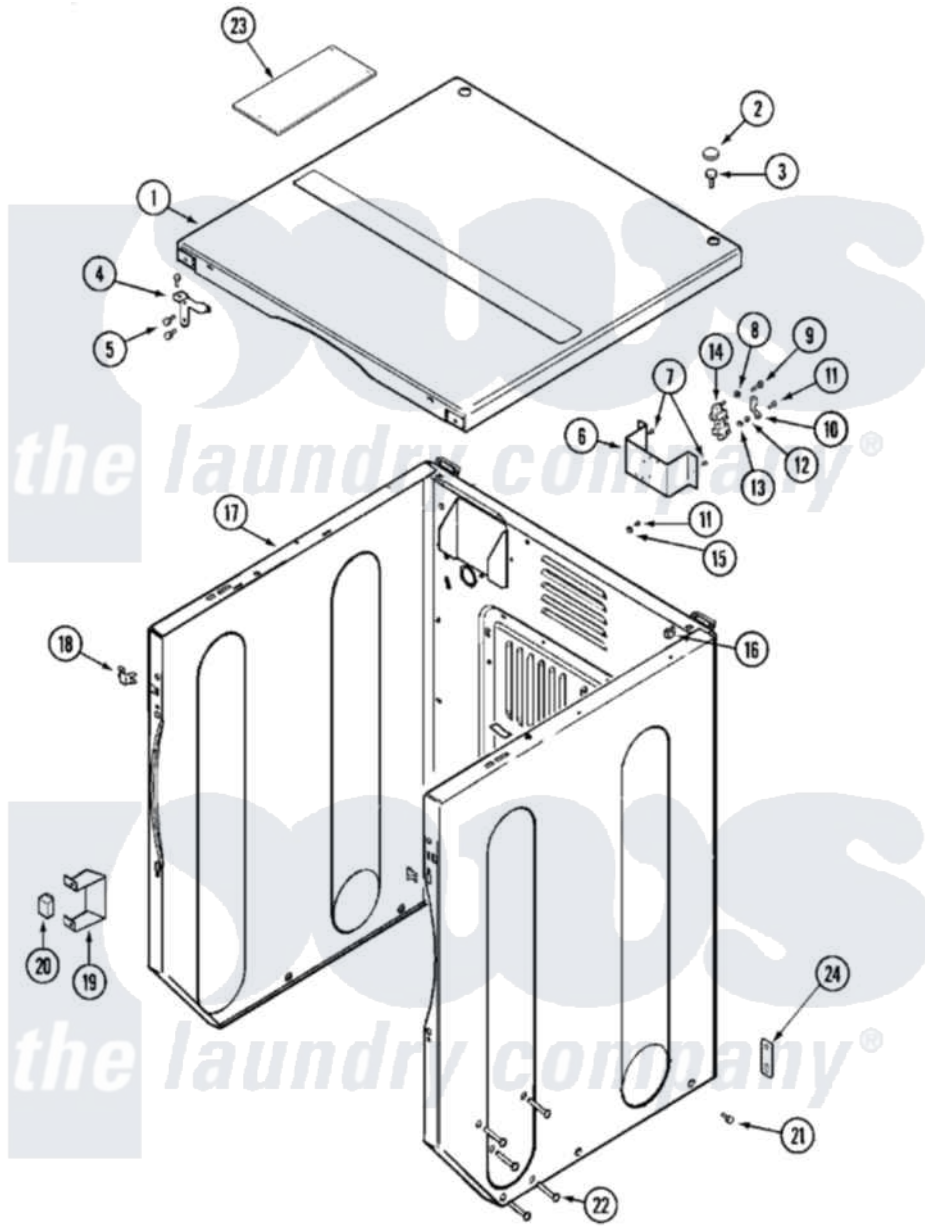

Maytag MLE19PNAUW 02 - CABINET-FRONT (DRYER)

Maytag Commercial Maytag MLE19PNAUW Dryer Parts Parts Diagram 02 - CABINET-FRONT (DRYER)
 Click on the part number to view part

Item	Original Part Number	Replaced By	Status	Part Description
001	33001995	33002124		Cover, Top
002	33001997			Plug, Hole
003	22001883	214354		Screw, Top Cover To Cabnt.
004	33001998			Bracket, Top Cover
"	33001999			Bracket, Top Cover
005	22001995			Screw Note: Screw, Tumbler Front And Shroud
006	NLA		Not Available	BRACKET, TERMINAL BLOCK---NA
007	22001995			Screw Note: Screw, Tumbler Front And Shroud
008	Y311270			Washer, Terminal Block
009	Y312209	W10001200		Screw
010	Y312184			Strap, Grounding
011	22003781			Screw, Ground Strap
012	311484	112432		Nut
013	311093			Washer, Terminal Connection

014	33001244		Block, Terminal
015	NLA	Not Available	WASHER, GROUND LUG
016	22001502		Fastener, U-NUt
017	NLA	Not Available	CABINET ASSY (WHT-AS PK)
018	33001980		Fastener, Access Panel
019	Y313561		Screw----NA
"	33002002		Bracket, Switch
020	306398		Relay, Heater
"	Y251119	3177991	Screw
021	213007		Xfor Cabinet See Cabinet, Back
"	22003409	213007	Xfor Cabinet See Cabinet, Back
022	33001991		Bolt, Carriage
023	Y314174		Terminal Cover - Canada
024	33002060		Bracket, Security