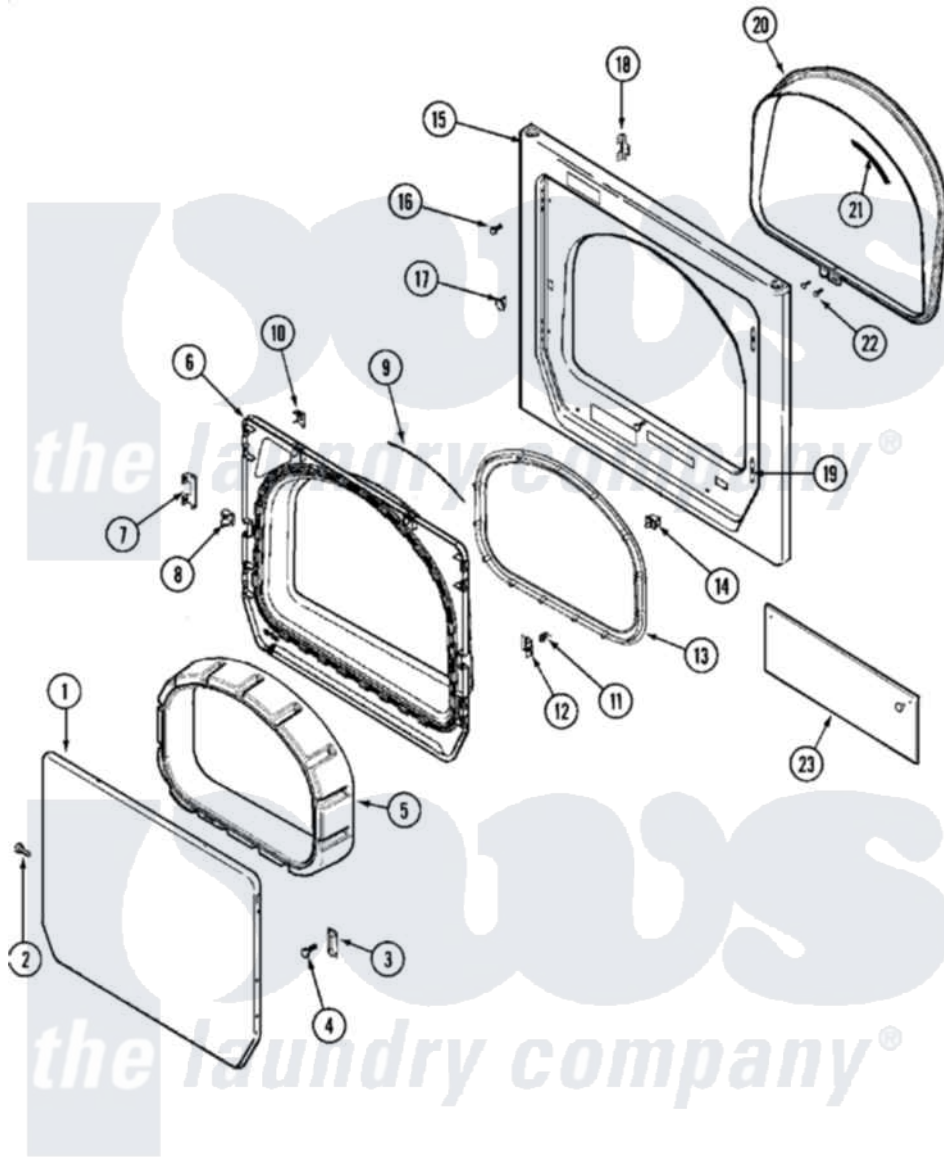

Maytag MLE19PNAUW 03 - DOOR (DRYER)

Maytag Commercial Maytag MLE19PNAUW Dryer Parts Parts Diagram 03 - DOOR (DRYER)
 Click on the part number to view part

Item	Original Part Number	Replaced By	Status	Part Description
001	33001893		Not Available	LABEL, OPEN DOOR (DRYER)
"	33002015			Door, Outer
002	22002063			Screw No.8-18AB Wafer Head
003	33002017			Hinge, Door
004	22002062	98006631		Screw
005	22002300	9740848		Screw, Mixing Valve Mounting
"	33002018	33002780		Door Tunnel W` Handle
006	33002020			Door, Inner W/Seal
007	22002038			Clip, Door
008	33002111	33001763		Plug, Inner Door
009	33002094			Seal, Door
010	22002039			Clip, Door
011	33001761			Strike, Door
012	33001793			Bracket, Strike
013	33002607			Lens, Door
014	33001509	W10169313		Switch-Dor

015	33001711	33002936	Medallion-
"	33002051	Not Available	SCREW, FRONT PANEL
"	33002081		Panel, Front
016	33001486	98008544	Screw
017	Y304578	LA-1003	Door Catch Kit
018	33002025		Twin Speednut
019	33001175		Cover, Hinge Hole
020	33002026		Extension, Tumbler Front
021	33001767		Seal, Shroud
022	33001855	33002917	Screw, No.10-16
023	33002048		Fastener, Push
"	33002183		Shield, Control Panel