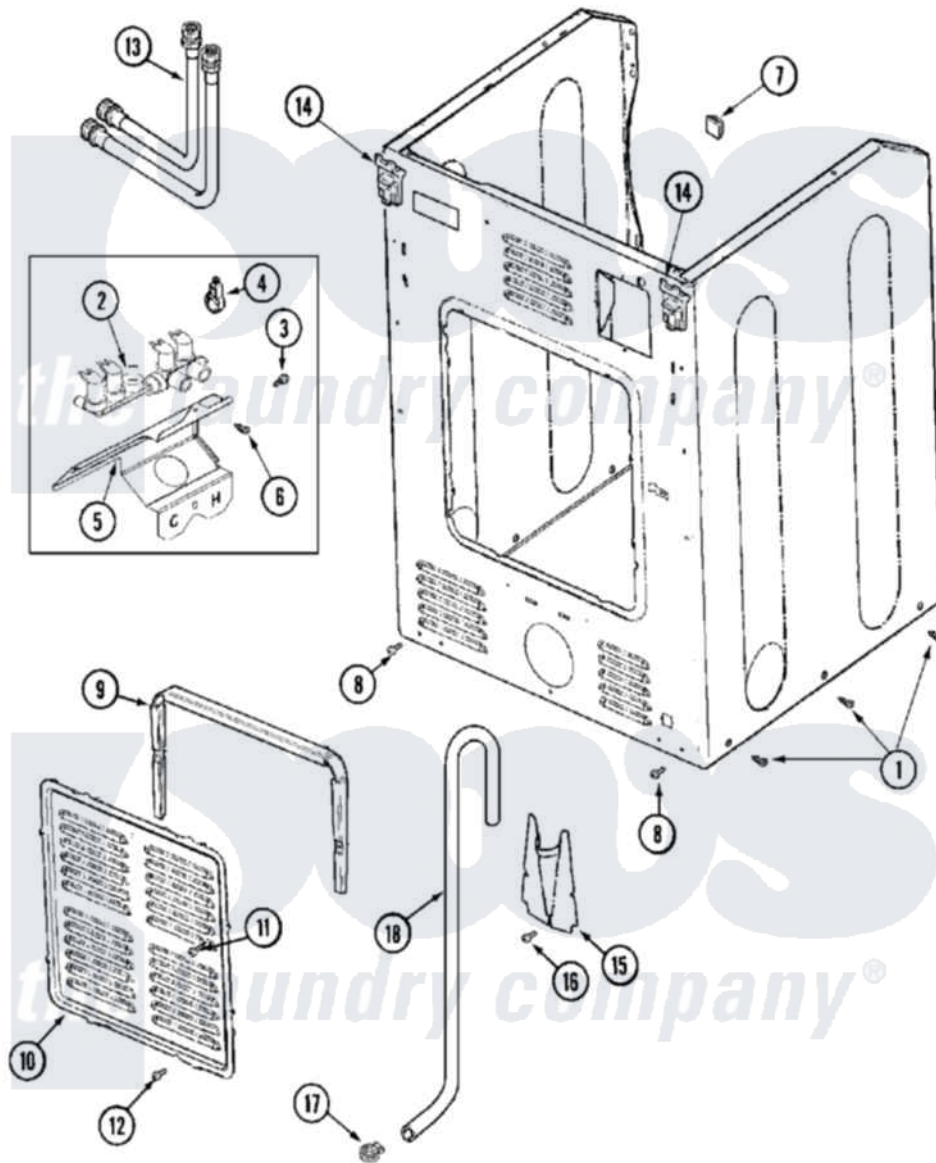

# Maytag MLE19PNAUW 04 - CABINET-REAR (DRYER)

Maytag Commercial Maytag MLE19PNAUW Dryer Parts Parts Diagram 04 - CABINET-REAR (DRYER)  
 Click on the part number to view part

Item	Original Part Number	Replaced By	Status	Part Description
001	<a href="#">22001995</a>			Screw Note: Screw, Tumbler Front And Shroud
"	<a href="#">33002060</a>			Bracket, Security
002	<a href="#">33001795</a>			Cover, Terminal Block
003	<a href="#">22001995</a>			Screw Note: Screw, Tumbler Front And Shroud
004	BLANK		Not Available	FOR CABINET SEE CABINET-FRONT