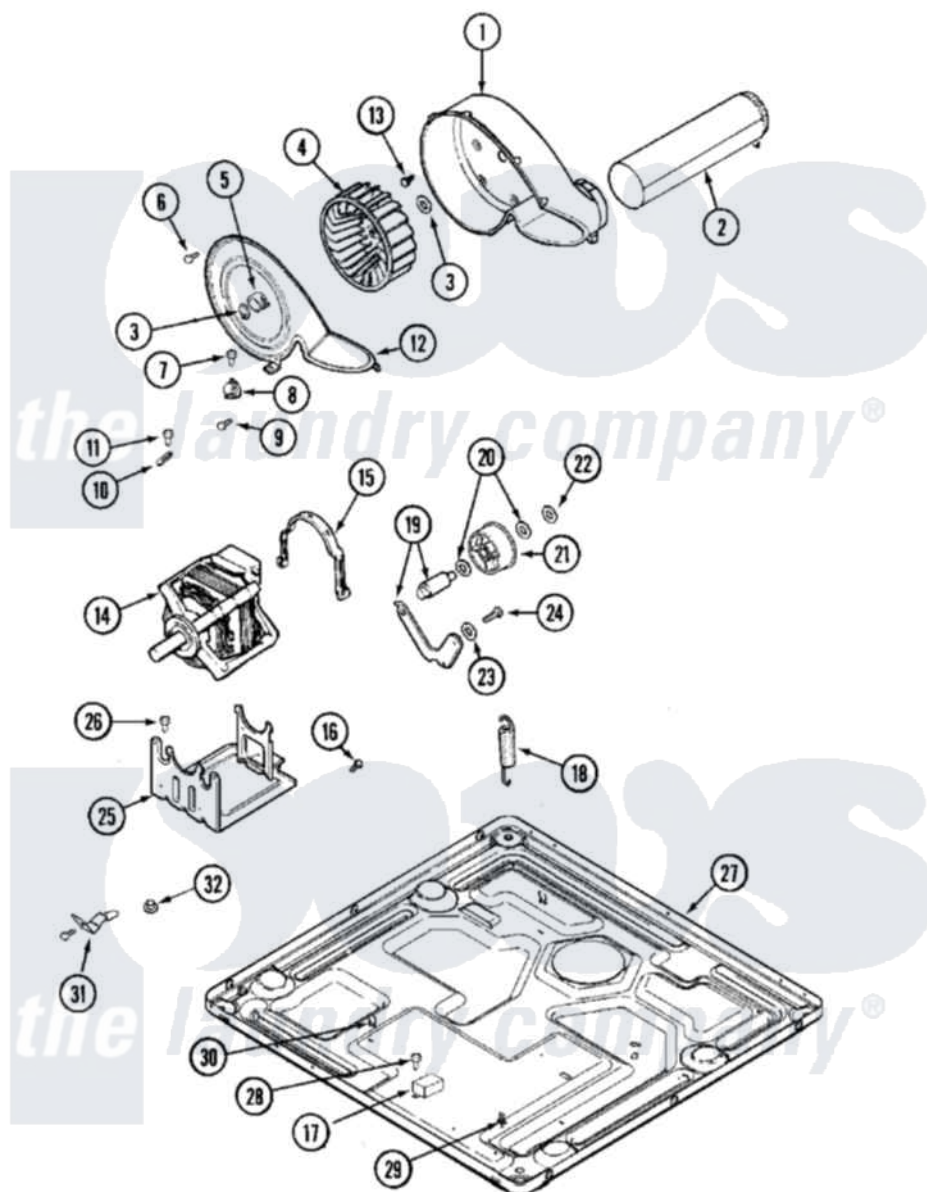

Maytag MLE19PNAUW 06 - MOTOR DRIVE (DRYER)

Maytag [Commercial Maytag MLE19PNAUW Dryer Parts](#) Parts Diagram 06 - MOTOR DRIVE (DRYER)
 Click on the part number to view part

Item	Original Part Number	Replaced By	Status	Part Description
001	33001789			Housing, Blower
002	22001995			Screw Note: Screw, Tumbler Front And Shroud
"	33002185			Duct Assembly, Exhaust
003	410233	9703438		Ring-Retrn
004	33001790			Wheel, Blower
005	312967			Clamp, Blower Housing
006	33001855	33002917		Screw, No.10-16
007	Y313561			Screw---NA
008	303392			Thermostat, Cycling
"	33303391			Thermostat, Cycling
009	22002925	3370225		Screw
010	33001762			Fuse, Thermal
011	22002925	3370225		Screw
012	33001796	33002711		Cover, Blower Housing
013	Y310632	1163839		Screw
014	33002478			Motor

015	Y015825		Clip, Motor To Motor Support
016	Y313588	488234	Screw 8-32 X 1/4
017	315218		Shield, Transformer
"	33002186	W10133285	Transformer 120V To 22.5vac
018	33002460	33002459	Assembly, Spring And Plug
019	33001840	6-3705180	Idler Arm
020	Y312527		Washer, Idler Shaft
021	33001783	6-3700340	BearIng- I
022	312958	354987	Ring, Retaining
023	315772		Sleeve, Idler Arm
024	Y014874		Screw, Idler Arm And Sleeve
025	33002466	33002817	Motor Support, Offset
026	Y313561		Screw----NA
027	22003605		Base Weld Assembly
"	314568	Y313559	Screw
"	33002049	302797	Grommet
"	33002050		Protector, Harness
"	33002467		Base
028	22001078	3177991	Screw
029	22003298		Retainer, Wire
030	410490		Spring, Retainer Wire Harness
031	22001995		Screw Note: Screw, Tumbler Front And Shroud
"	33002042	33002758	Bracket, LH, Base To Support
"	33002043	33002757	Bracket, RH, Base To Support
032	33002044		Guide