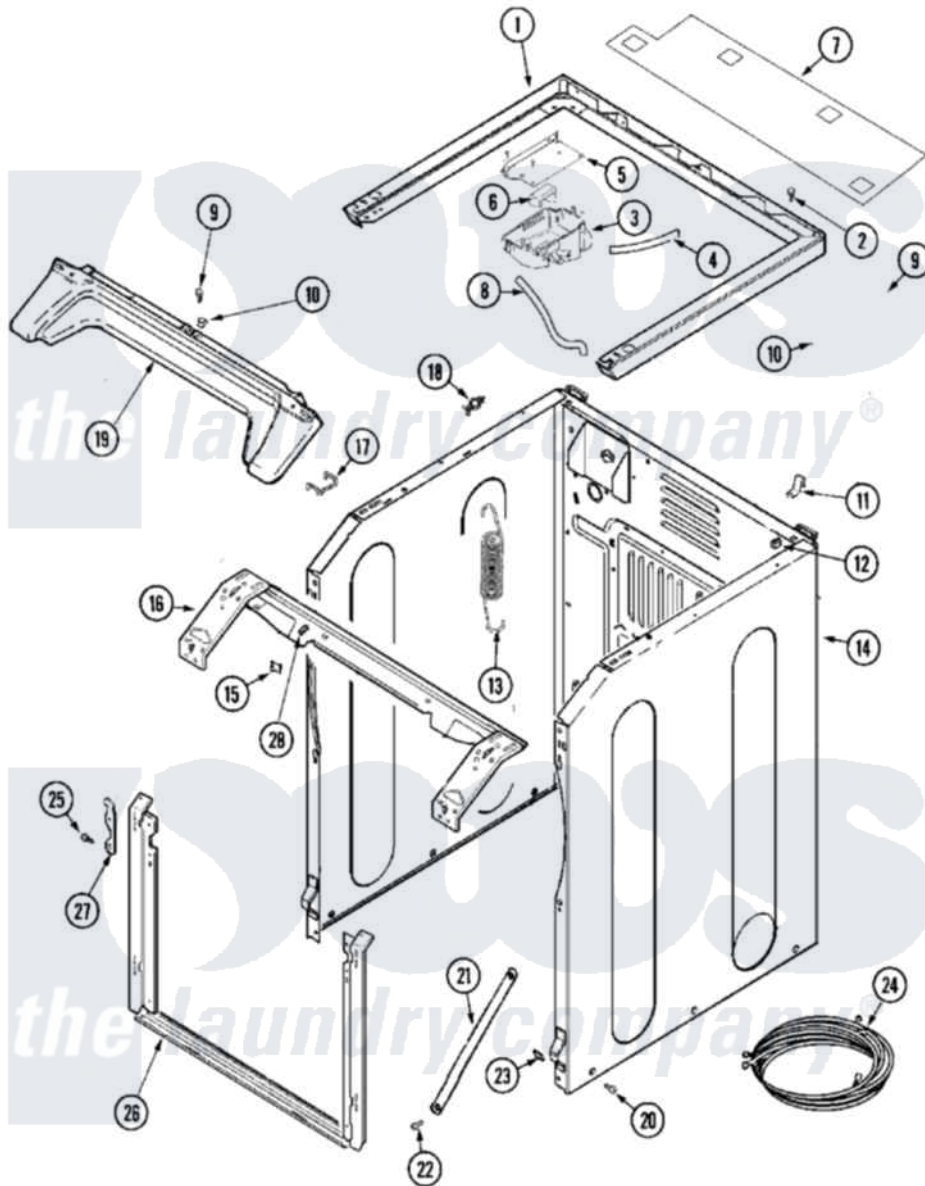

Maytag MLE19PNAUW 07 - CABINET-FRONT (WASHER)

Maytag Commercial Maytag MLE19PNAUW Dryer Parts Parts Diagram 07 - CABINET-FRONT (WASHER)
 Click on the part number to view part

Item	Original Part Number	Replaced By	Status	Part Description
001	33002187	33002963		Support, Weld Assembly
002	22001883	214354		Screw, Top Cover To Cabnt.
003	22002439	33002775		Vent, Tub
"	33001855	33002917		Screw, No.10-16
004	22002464			Hose, Vent
005	33002189			Bracket, Vent Mounting
"	33002190			SCrew, C BraCe, BraCket, Cabinet
006	22002440			Deflector, Vent
007	33002011			Cover, Access
008	205161	489503		Clamp
"	33002193			Hose, Shower
009	22001995			Screw Note: Screw, Tumbler Front And Shroud
010	33002013			Fastener Clip, Access Cover
011	22002006			Clip, Unbalance Switch Harness

"	22002244		Clip, Grounding
012	33002194		Nut, Speed
013	22002100		Spring
014	22002179	8539404	Tie-Wire
"	22003639		Cabinet Assembly
015	22002049		Clip Note: Clip, Front Panel
016	22003637		BRACE ASSEMBLY, TOP CROSS CONTAINS ITEMS 12 & 13
"	22003908		Vapor Barrier
017	22002297		Support, Spring
018	22003298		Retainer, Wire
019	33002011		Cover, Access
020	22003409	213007	Xfor Cabinet See Cabinet, Back
021	22002767		Brace, Cross
022	33002190		SCrew, C BraCe, BraCket, Cabinet
023	22002013		Stop, Shipping
024	22002006		Clip, Unbalance Switch Harness
"	22003819		Wire Harness, Lower Commercial
"	22003820		Wire Harness / Hh / Unbalance
025	22001995		Screw Note: Screw, Tumbler Front And Shroud
026	22003638	22003652	Shroud Support Assembly
027	22002247	33002597	Hook, Security
"	33002037		Fastener, Access Cover Hook
028	22002014		Clip, Harness To Support