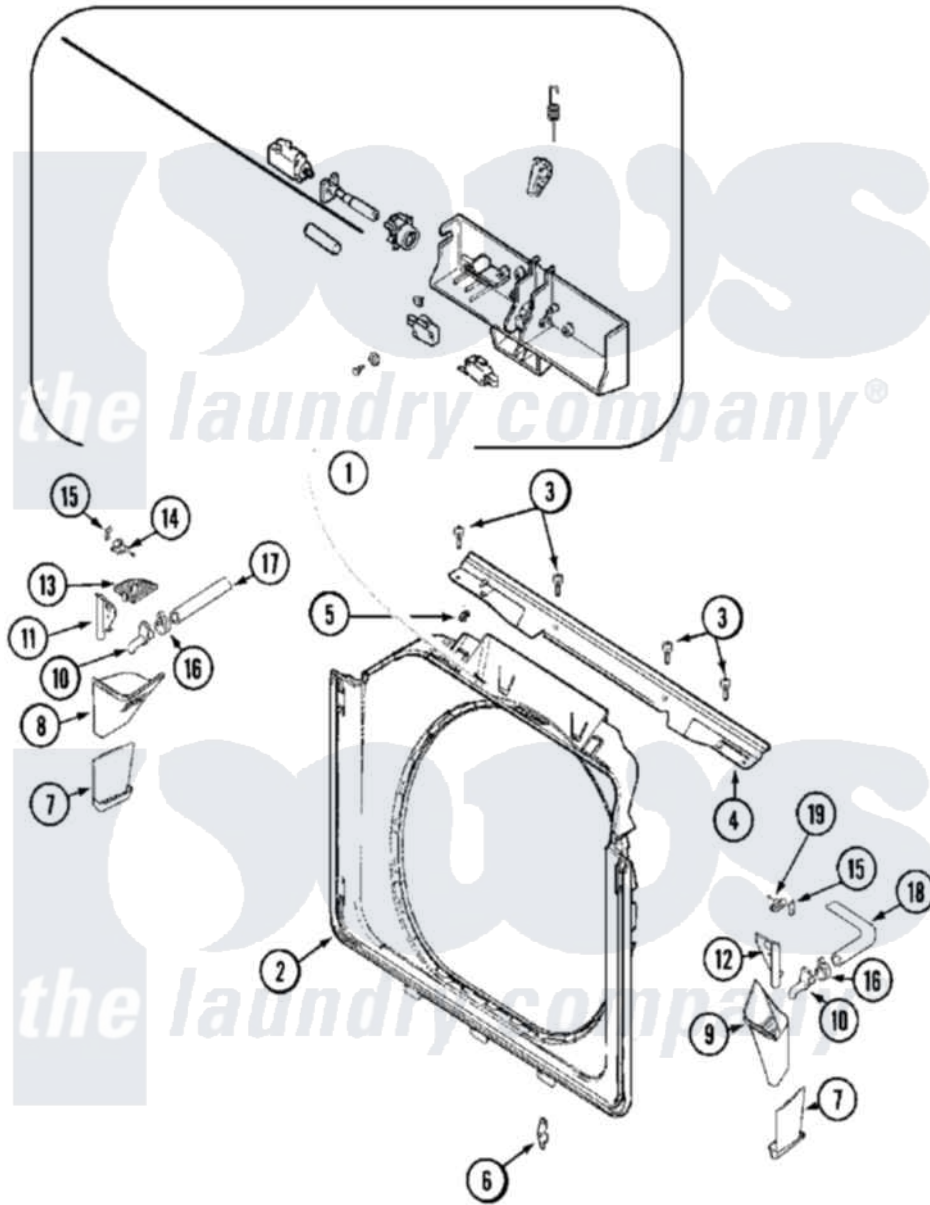

Maytag MLE19PNAUW 08 - DOOR SHROUD & DOOR LATCH ASSEMBLY (WASH)

Maytag [Commercial Maytag MLE19PNAUW Dryer Parts](#) Parts Diagram 08 - DOOR SHROUD & DOOR LATCH ASSEMBLY (WASH)

[Click on the part number to view part](#)

Item	Original Part Number	Replaced By	Status	Part Description
001	NLA		Not Available	LATCH, ASSY. (DOM/COMMERCIAL)
002	22002506			Shroud And Dispenser Hose
003	22003842	W10257568		Hose
004	22003843			Fabric Softener Hose
005	205161	489503		Clamp
006	33001764			Cover, Hinge Hole
007	33002195			Grate, Overflow
"	33002196			Grate, Overflow
008	33002197			Cup, Bleach Dispenser
009	33002198			Cup, Fabric Softener Dispenser
010	33002199			Spout, Dispenser Fill
011	33002200			Cap, Bleach Dispenser
012	33002201			Cap, Fabric Softener

013	33002204	Screen, Bleach Cup
014	22002436	Screw, Water Valve Bracket
"	22003653	Retainer, Dispenser Hose
"	33002205	Retainer, Bleach Cup
015	33002206	Fastener, J Type