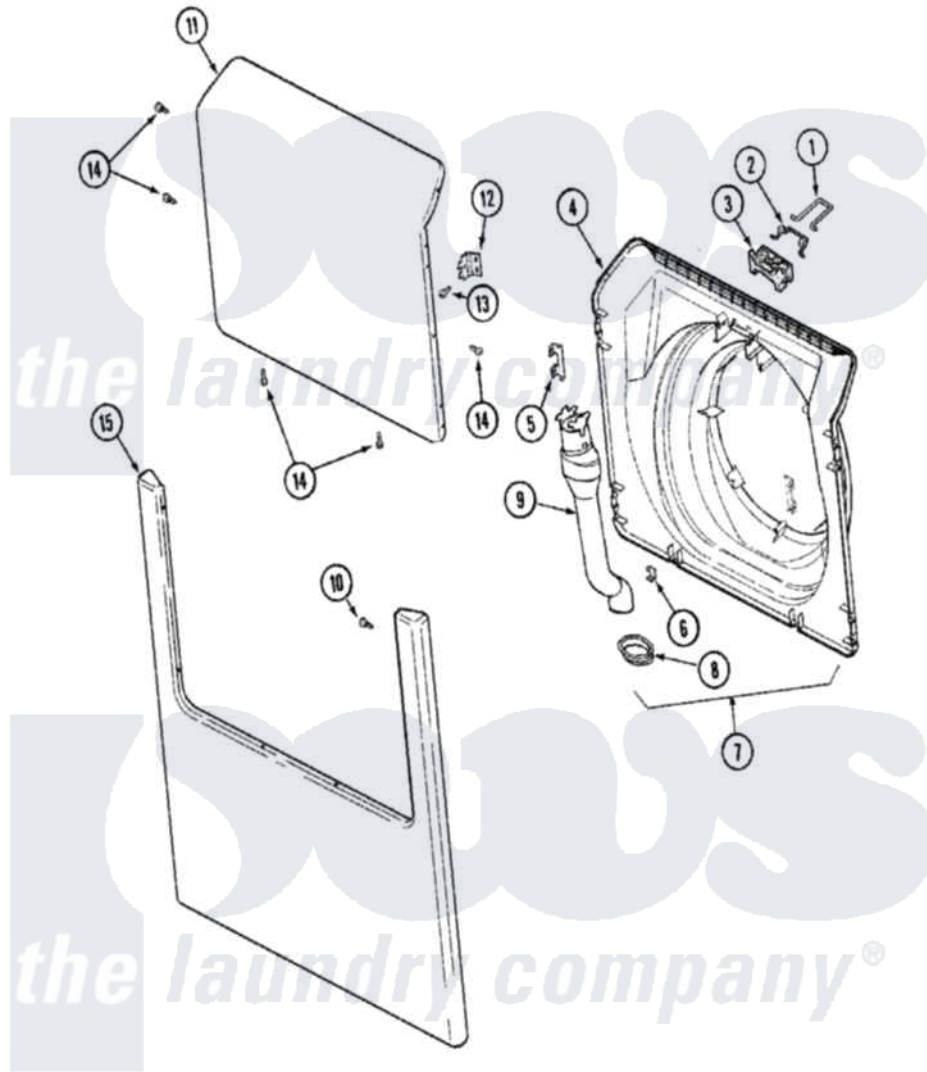

Maytag MLE19PNAUW 09 - DOOR & FRONT PANEL (WASHER)

Maytag Commercial Maytag MLE19PNAUW Dryer Parts Parts Diagram 09 - DOOR & FRONT PANEL (WASHER)
 Click on the part number to view part

Item	Original Part Number	Replaced By	Status	Part Description
001	22003222			Hoop, Lock
002	22002003			Spring, Latch
003	22002168			Support, Lock Hoop
004	22003800			Inner Door/Vented
005	22002038			Clip, Door
006	22002039			Clip, Door
007	22003083			Liner, Door Assembly W/Vent
008	22003075			Grommet, Vent Tube
009	22003576	22003850		Vent Tube Assembly
010	22002012			Screw, Hinge Note: Screw, Hinge Bracket
011	22001979			Door, Outer
012	22002798			Hinge, Door
"	NLA		Not Available	Hinge w/no offset
013	22002062	98006631		Screw
014	22002063			Screw No.8-18AB Wafer Head
015	22002241	22002836		Panel, Front