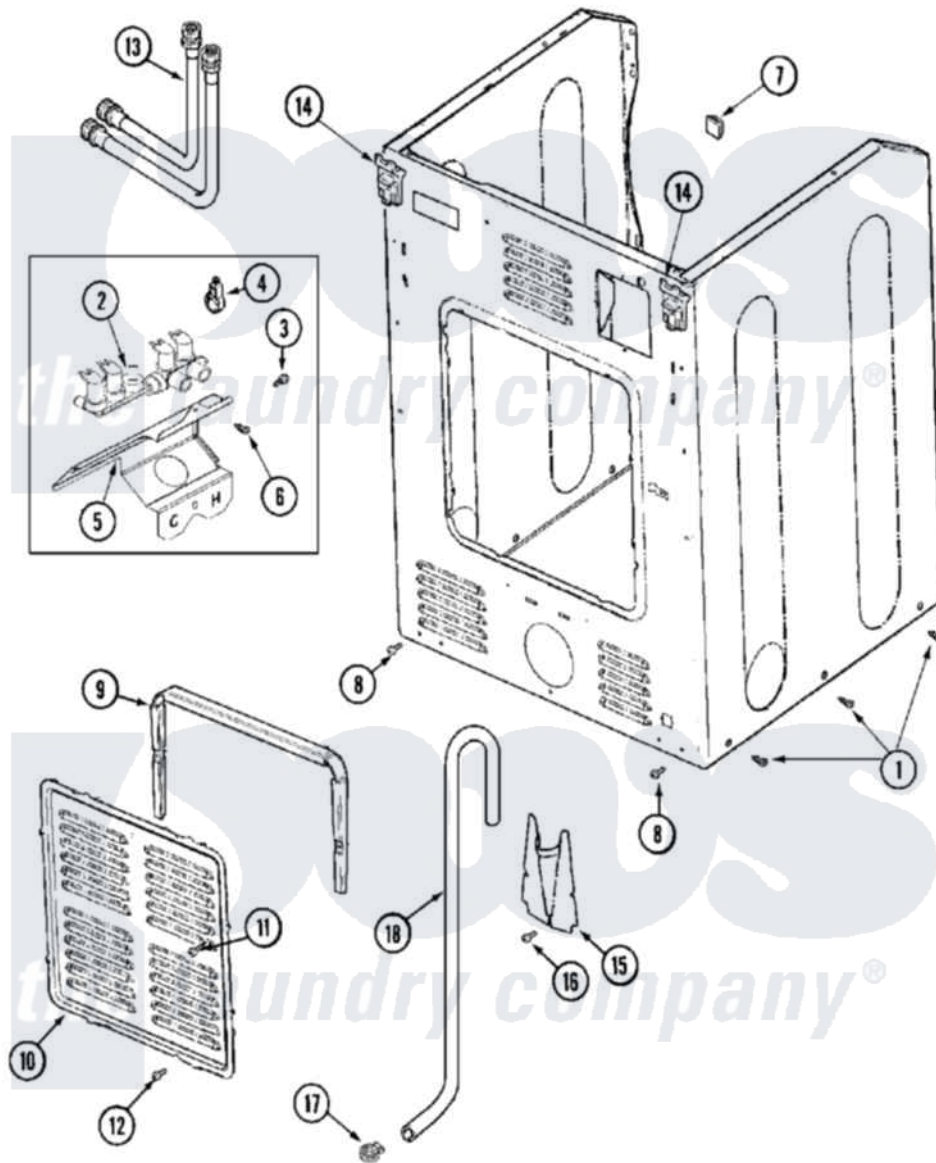

Maytag MLE19PNAUW 10 - CABINET-REAR (WASHER)

Maytag Commercial Maytag MLE19PNAUW Dryer Parts Parts Diagram 10 - CABINET-REAR (WASHER)
 Click on the part number to view part

Item	Original Part Number	Replaced By	Status	Part Description
001	213007			Xfor Cabinet See Cabinet, Back
"	213007			Xfor Cabinet See Cabinet, Back
002	33002211			Valve, Water
003	22002436			Screw, Water Valve Bracket
004	205161	489503		Clamp
005	33002212			Bracket, Water Valve
006	22002925	3370225		Screw
007	NLA		Not Available	PLUG, HOLE
008	22001995			Screw Note: Screw, Tumbler Front And Shroud
009	22002022			Spacer, Access Panel
010	22002092			Panel, Access
011	22002295	67006908		Screw, Ice Rack
012	22002925	3370225		Screw
013	22003839	202860		Inlet Hose Assembly

"	Y013783		Washer, Inlet Hose
014	22001995		Screw Note: Screw, Tumbler Front And Shroud
"	22002798		Hinge, Door
015	22002704		Cover, Drain Hose
016	22001995		Screw Note: Screw, Tumbler Front And Shroud
017	22001984	285655	Clamp, Hose
018	12001807		Drain Hose Kit
"	22002892		Retainer, Drain Hose
"	22002893	8539404	Tie-Wire
"	22003319	12001807	Drain Hose Kit