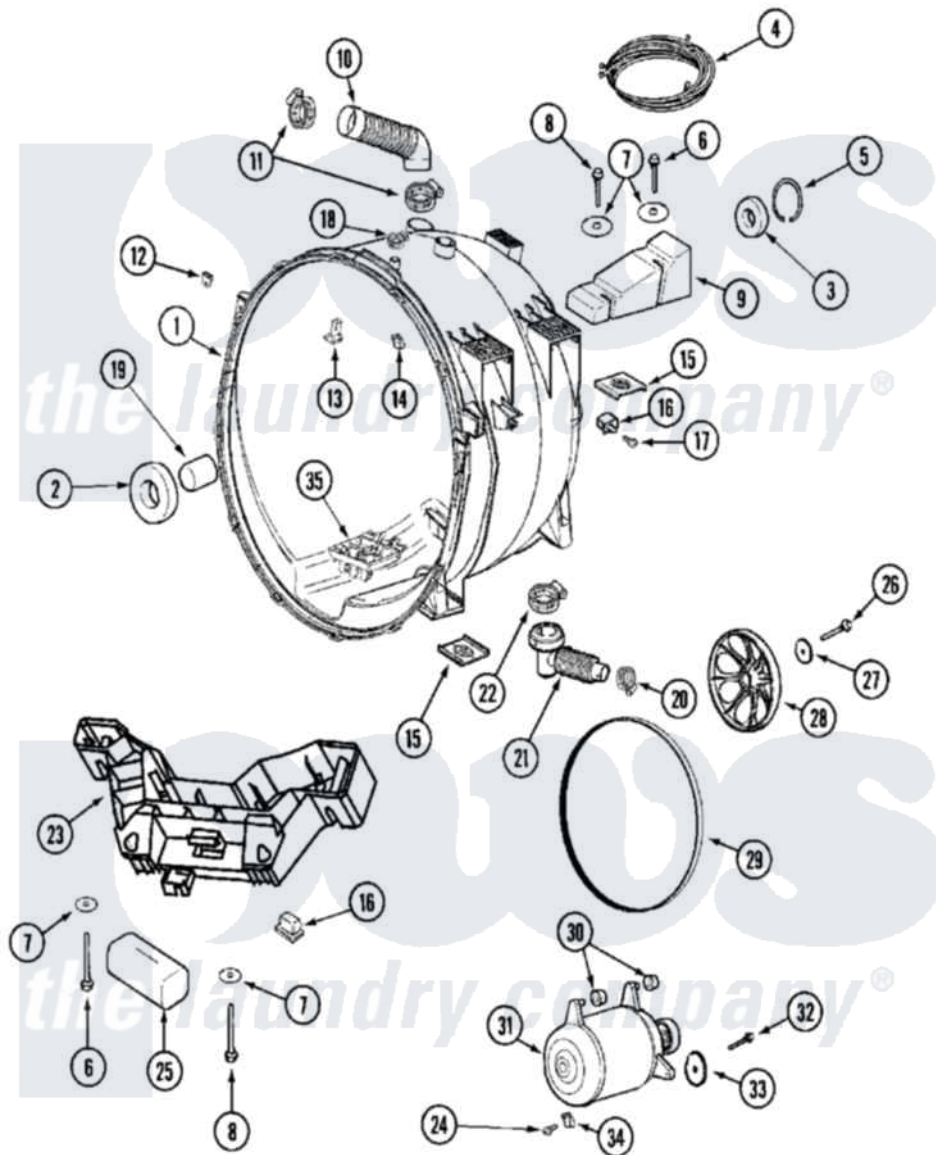

# Maytag MLE19PNAUW 11 - OUTER TUB & MOTOR (WASHER)

Maytag [Commercial Maytag MLE19PNAUW Dryer Parts](#) Parts Diagram 11 - OUTER TUB & MOTOR (WASHER)  
 Click on the part number to view part

Item	Original Part Number	Replaced By	Status	Part Description
001	<a href="#">22002006</a>			Clip, Unbalance Switch Harness
"	22003413	<a href="#">22004465</a>		Outer Tub Assembly, As Pack
002	<a href="#">22002934</a>			Bearing, Front
003	<a href="#">22003441</a>			Bearing, Rear
004	<a href="#">22003290</a>			Jumper, Wire
"	22004047	<a href="#">22004212</a>		Motor Harness
"	33002216	<a href="#">12001798</a>		Kit-Harnes
005	NLA		Not Available	RING, RETAINING
006	<a href="#">22003616</a>			Bolt, Double Sems 3-3/8
007	NLA		Not Available	WASHER, COUNTER BALANCE
008	<a href="#">22003616</a>			Bolt, Double Sems 3-3/8
009	<a href="#">22002102</a>			Weight, Counter Balance
010	<a href="#">22002083</a>			Hose, Injector
011	22002052	<a href="#">616099</a>		Clamp
012	<a href="#">22002103</a>			Clip, U