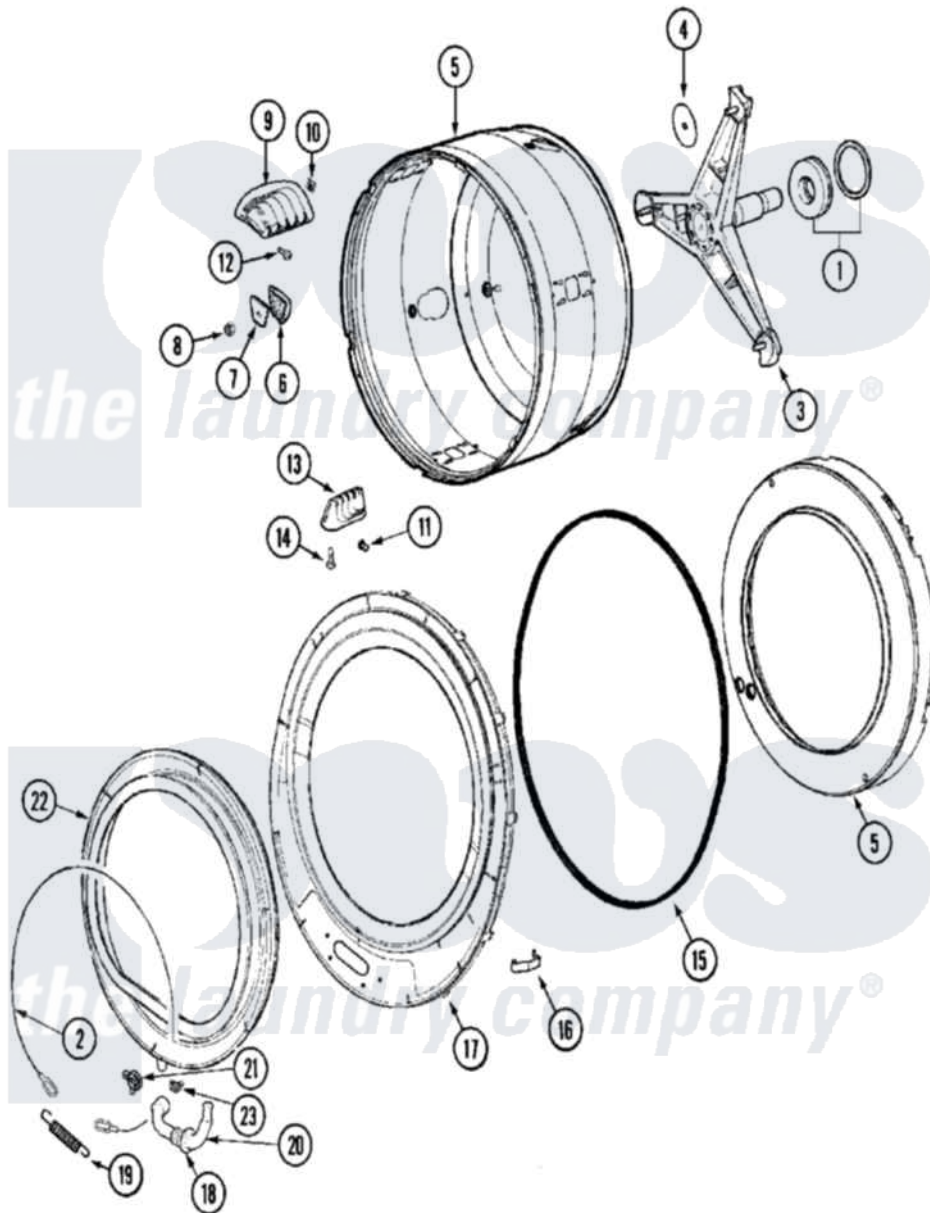

Maytag MLE19PNAUW 12 - SPINNER ASSEMBLY & OUTER TUB COVER(WASH)

Maytag Commercial Maytag MLE19PNAUW Dryer Parts Parts Diagram 12 - SPINNER ASSEMBLY & OUTER TUB COVER(WASH)

Click on the part number to view part

Item	Original Part Number	Replaced By	Status	Part Description
001	12001478	12002022		Lip Seal Kit
002	22002327			Wire, Boot Clamp
003	22002123			Tube, Molykote
"	22002897	W10181639		Support
"	22003925	W10181639		Support
004	22002023			Washer, Plastic
005	22003549	6-2717080		Spinner As
006	22002482			Washer, Profile
007	22002020			Washer, Spinner Support
008	22002122	2207454		Nut, Hex
009	22001985			Baffle, Drip
010	22002009			Grommet, Baffle
011	22001999			Grommet, Baffle
012	22002556			Screw, Baffle
013	22001986			Baffle, Drip

014	22002059		Screw, Baffle
015	22002077		Seal, Tub Cover
016	22002050		Clip, Tub To Cover
017	22004254		Cover, Tub W/Sealandcaps Aspk
"	NLA	Not Available	TUB COVER/BRUSH ASSEMBLY
018	22003074		Guard, Hose
019	22002099		Spring, Tub
020	22003071	22004477	Drain Hose, Door Boot
021	Y22003072	22003072	CLAMP, HOSE DOUBLE WIRE
022	22003070	12002533	Boot Kit
023	22003073	596669	Clamp, Manifold