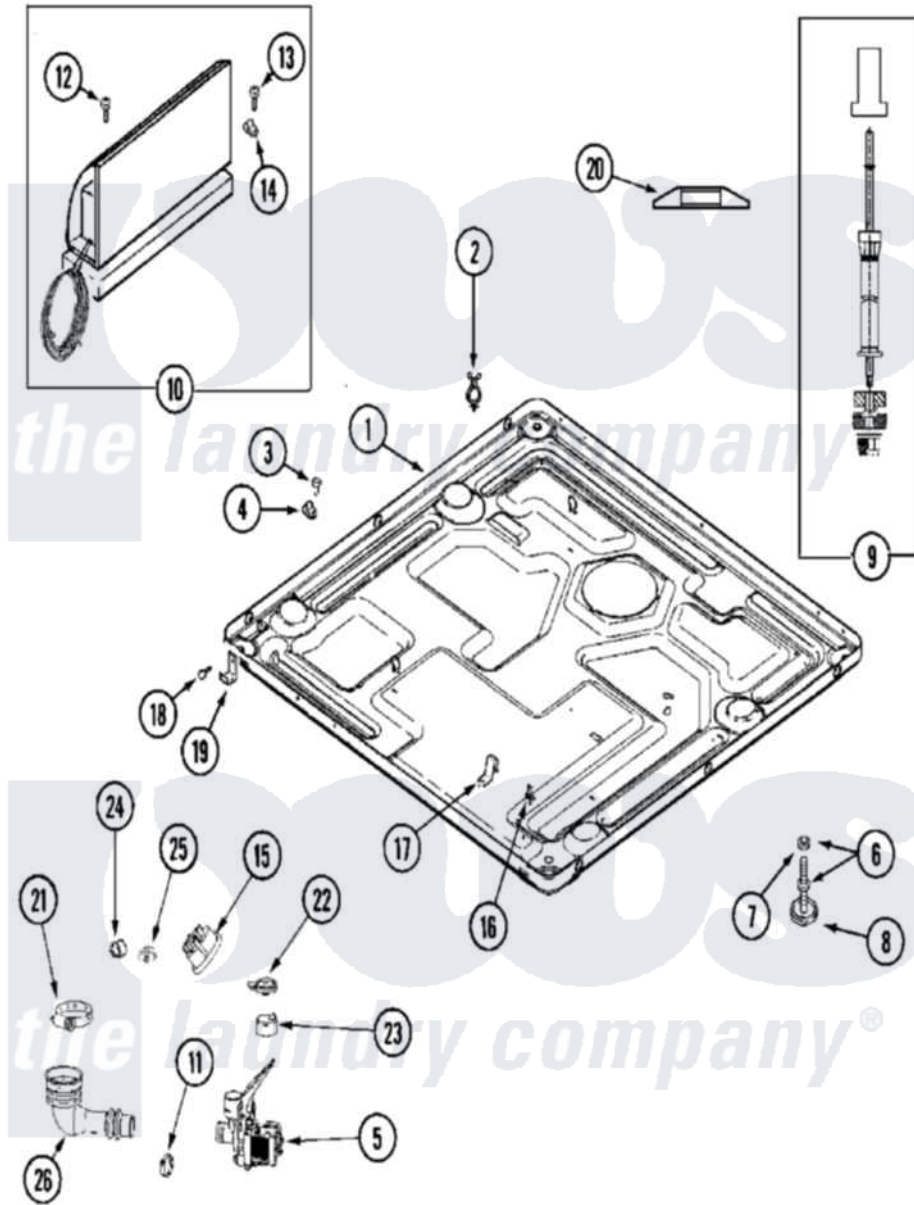

Maytag MLE19PNAUW 13 - BASE & MOTOR CONTROL (WASHER)

Maytag [Commercial Maytag MLE19PNAUW Dryer Parts](#) Parts Diagram 13 - BASE & MOTOR CONTROL (WASHER)
 Click on the part number to view part

Item	Original Part Number	Replaced By	Status	Part Description
001	22003605			Base Weld Assembly
002	22003298			Retainer, Wire
"	33001989			Retainer, Vault Switch
003	Y313561			Screw----NA
004	22002014			Clip, Harness To Support
005	22003244	25001052		Pump Assembly
006	22001915	22003544		Adjustable Leg W/Foot And Nut
007	Y052740	62739		Nut, Lock
008	210684			Foot, Adjustable Leg
009	22001988			Strut Assembly-Rear
010	22004046			Control Assembly, Motor
011	22001984	285655		Clamp, Hose
012	Y310632	1163839		Screw
013	Y313561			Screw----NA
014	22002014			Clip, Harness To Support

015	22003728		Switch, Pressure Items 22-30 Listed As Series
"	NLA	Not Available	BAG, PLASTIC W/DRAWSTRING
016	22003298		Retainer, Wire
017	22002244		Clip, Grounding
018	33002190		SCrew, C BraCe, BraCket, Cabinet
019	22002239		Clip, Front Panel
020	33002222		Deflector, Water
021	22002853	285655	Clamp, Hose
022	22002853	285655	Clamp, Hose
023	22003268		Cap, Rubber
024	22003261		Plug, Outer Tub
025	22003295	285655	Clamp, Hose
026	22003262		Hose, Tub To Pump Outlet
"	22003263		Screw, Sump Cap