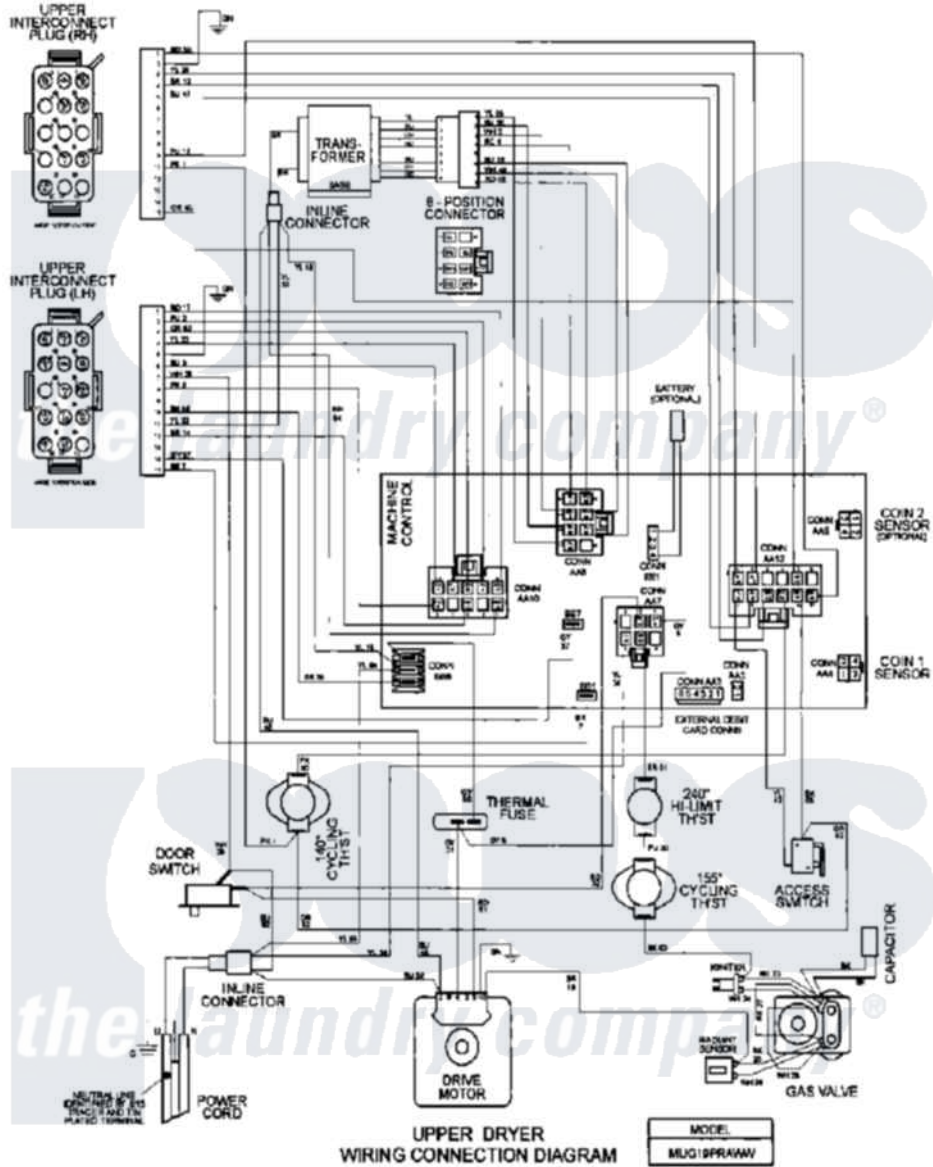

Maytag MLE19PNAUW 14 - WIRING INFORMATION

Maytag [Commercial Maytag MLE19PNAUW Dryer Parts](#) Parts Diagram 14 - WIRING INFORMATION
 Click on the part number to view part

Item	Original Part Number	Replaced By	Status	Part Description
001	NLA		Not Available	WIRING INFORMATION