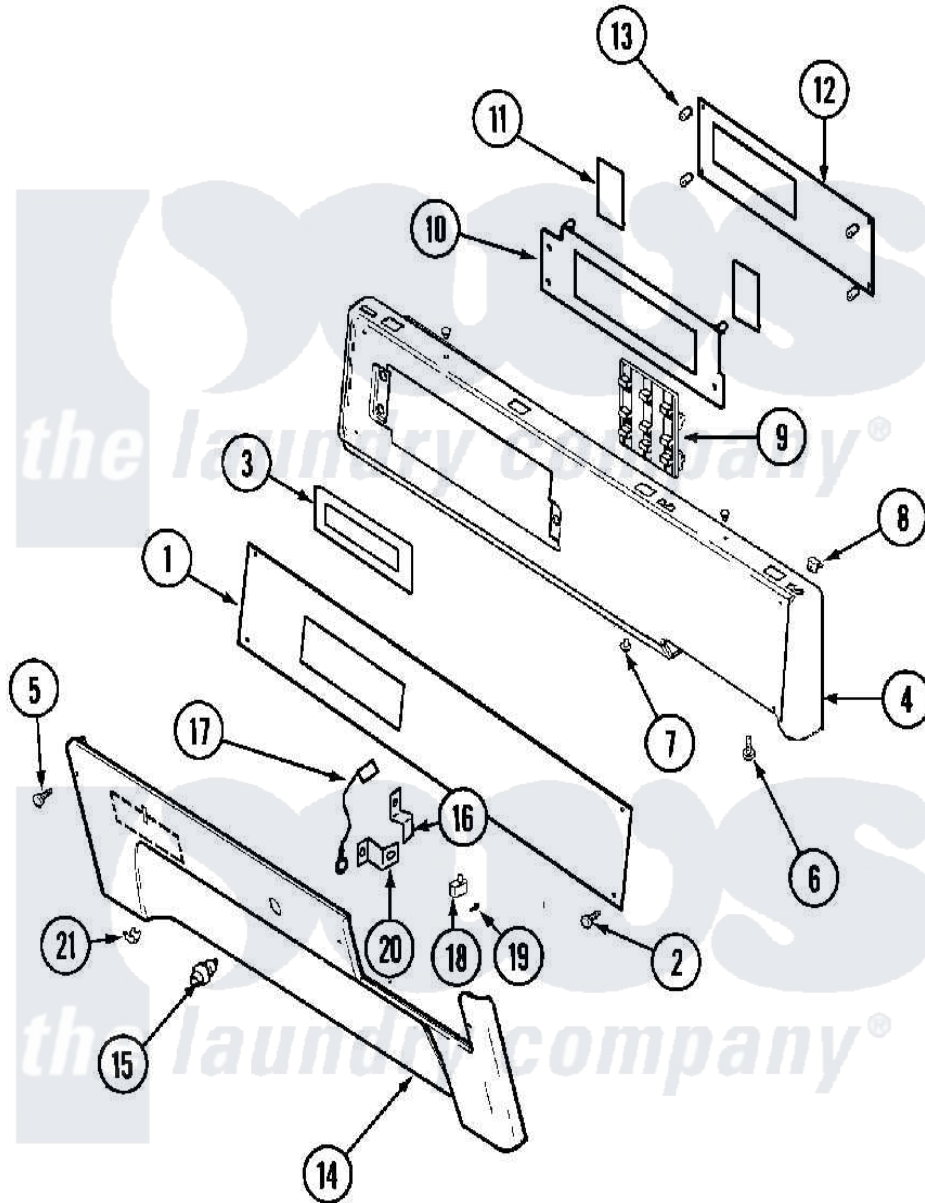

Maytag MLE19PNAYW 01 - CONTROL PANEL (DRYER)

Maytag Commercial Maytag MLE19PNAYW Dryer Parts Parts Diagram 01 - CONTROL PANEL (DRYER)
 Click on the part number to view part

Item	Original Part Number	Replaced By	Status	Part Description
001	NLA		Not Available	FACIA, CONTROL PANEL---N
002	215506			Screw, Control Panel Overlay
003	33002150	W10133268		Cover, Display
004	33002003			Fastener Clip, Control Panel
"	33002264			Panel, Control
005	215506			Screw, Control Panel Overlay
006	215506			Screw, Control Panel Overlay
007	33001132	33002342		Plug, Sifht Hole
008	33001977			Fastener, Control Panel
009	33002178			Switch, Push Button
010	33002155			Plate, Control Mounting
011	33002152	W10133277		Membrane Switch Assembly
012	33002359	33003006		Control BO
013	33001204			Stand-Off, Control Board
"	912077			Locknut, Reader Harness
014	33002262			Panel, Access

015	Y206081	W10116737	Lock
016	213750	W10133266	Cam-Lock
017	33001981		Wire, Ground
018	33002117	208042	Switch, Sensor
019	912012	3400409	Screw
020	33001982		Bracket, Switch Mounting
021	33002004		Clip, Fastener
022	22001995		Screw Note: Screw, Tumbler Front And Shroud
"	33002060		Bracket, Security
"	NLA	Not Available	NUT, SECURITY
023	22002782		Pad, Foam
"	22003819		Wire Harness, Lower Commercial
"	22003820		Wire Harness / Hh / Unbalance
"	22003858		EMI Suppression Filter, 16a
"	22004249		Harness, Wire Lower
"	33002877		Harness, Wire Upper Elec
024	33002281		Wire Harness, Upper U.S. Elect
"	33002872		Harness, Wire Upper Gas
025	33002151	Not Available	MANUAL, USE & CARE