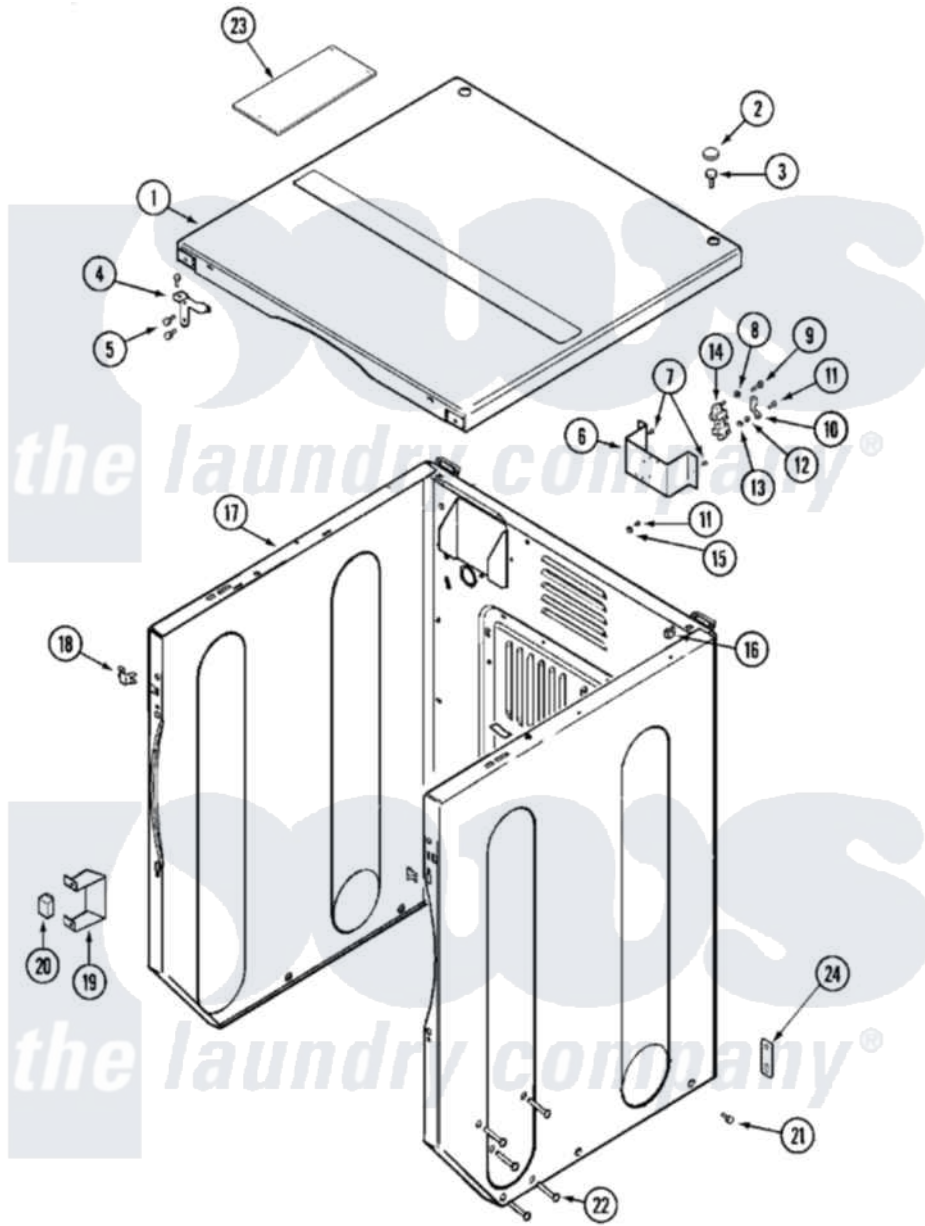

# Maytag MLE19PNAYW 02 - CABINET-FRONT (DRYER)

Maytag Commercial Maytag MLE19PNAYW Dryer Parts Parts Diagram 02 - CABINET-FRONT (DRYER)  
 Click on the part number to view part

Item	Original Part Number	Replaced By	Status	Part Description
001	33001995	<a href="#">33002124</a>		Cover, Top
002	<a href="#">33001997</a>			Plug, Hole
003	22001883	<a href="#">214354</a>		Screw, Top Cover To Cabnt.
004	<a href="#">33001998</a>			Bracket, Top Cover
"	<a href="#">33001999</a>			Bracket, Top Cover
005	<a href="#">22001995</a>			Screw Note: Screw, Tumbler Front And Shroud
006	NLA		Not Available	BRACKET, TERMINAL BLOCK---NA
007	<a href="#">22001995</a>			Screw Note: Screw, Tumbler Front And Shroud
008	<a href="#">Y311270</a>			Washer, Terminal Block
009	<a href="#">Y312209</a>	<a href="#">W10001200</a>		Screw
010	<a href="#">Y312184</a>			Strap, Grounding
011	<a href="#">22003781</a>			Screw, Ground Strap
012	<a href="#">311484</a>	<a href="#">112432</a>		Nut
013	<a href="#">311093</a>			Washer, Terminal Connection

014	<a href="#">33001244</a>		Block, Terminal
015	NLA	Not Available	WASHER, GROUND LUG
016	<a href="#">22001502</a>		Fastener, U-NUt
017	NLA	Not Available	CABINET ASSY (WHT-AS PK)
018	<a href="#">33001980</a>		Fastener, Access Panel
019	<a href="#">Y313561</a>		Screw----NA
"	<a href="#">33002002</a>		Bracket, Switch
020	<a href="#">306398</a>		Relay, Heater
"	Y251119	<a href="#">3177991</a>	Screw
021	<a href="#">213007</a>		Xfor Cabinet See Cabinet, Back
"	22003409	<a href="#">213007</a>	Xfor Cabinet See Cabinet, Back
022	<a href="#">33001991</a>		Bolt, Carriage
023	<a href="#">Y314174</a>		Terminal Cover - Canada
024	<a href="#">33002060</a>		Bracket, Security