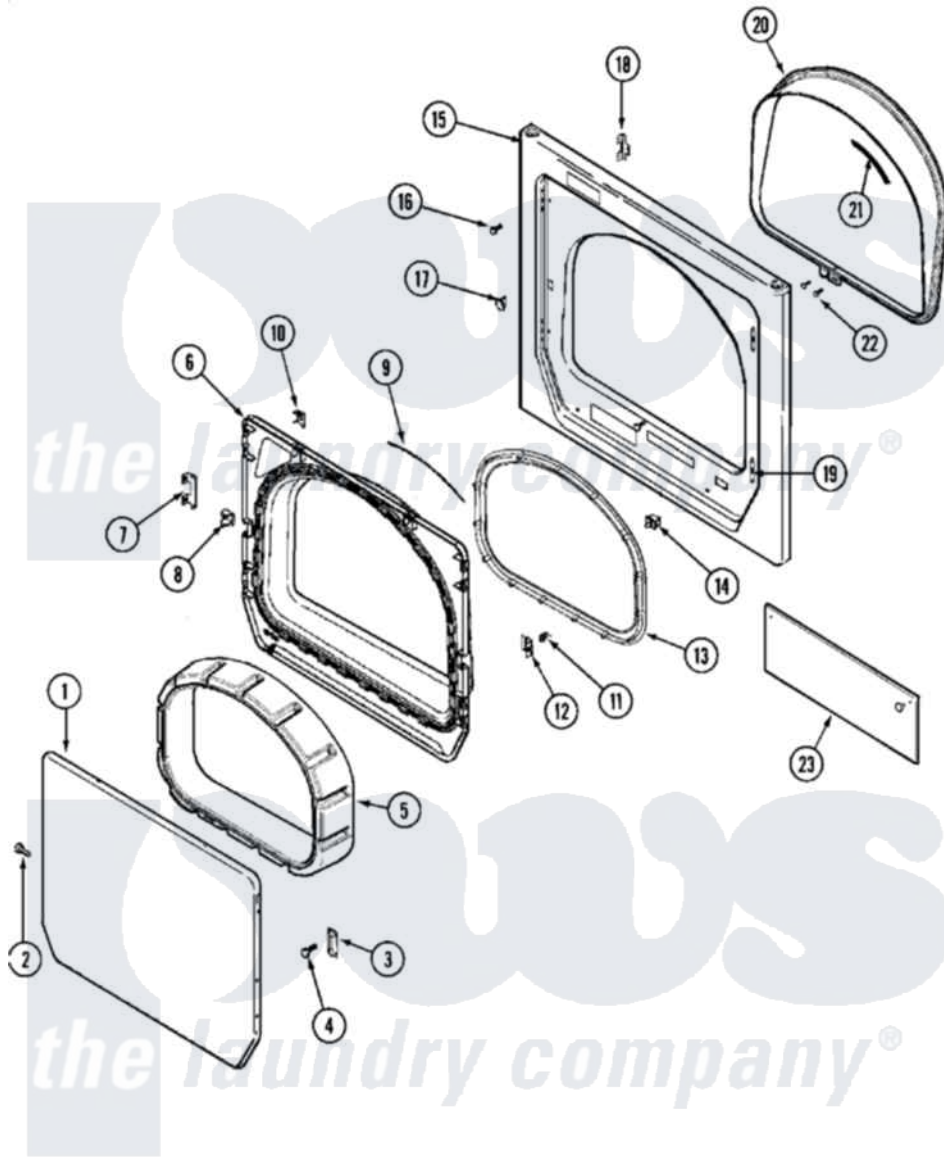

Maytag MLE19PNAYW 03 - DOOR (DRYER)

Maytag Commercial Maytag MLE19PNAYW Dryer Parts Parts Diagram 03 - DOOR (DRYER)
 Click on the part number to view part

Item	Original Part Number	Replaced By	Status	Part Description
001	33001893		Not Available	LABEL, OPEN DOOR (DRYER)
"	33002015			Door, Outer
002	22002063			Screw No.8-18AB Wafer Head
003	33002017			Hinge, Door
004	22002062	98006631		Screw
005	22002300	9740848		Screw, Mixing Valve Mounting
"	33002018	33002780		Door Tunnel W` Handle
006	33002020			Door, Inner W/Seal
007	22002038			Clip, Door
008	33002111	33001763		Plug, Inner Door
009	33002094			Seal, Door
010	22002039			Clip, Door
011	33001761			Strike, Door
012	33001793			Bracket, Strike
013	33002607			Lens, Door
014	33001509	W10169313		Switch-Dor

015	33001711	33002936	Medallion-
"	33002051	Not Available	SCREW, FRONT PANEL
"	33002081		Panel, Front
016	33001486	98008544	Screw
017	Y304578	LA-1003	Door Catch Kit
018	33002025		Twin Speednut
019	33001175		Cover, Hinge Hole
020	33002026		Extension, Tumbler Front
021	33001767		Seal, Shroud
022	33001855	33002917	Screw, No.10-16
023	33002048		Fastener, Push
"	33002183		Shield, Control Panel