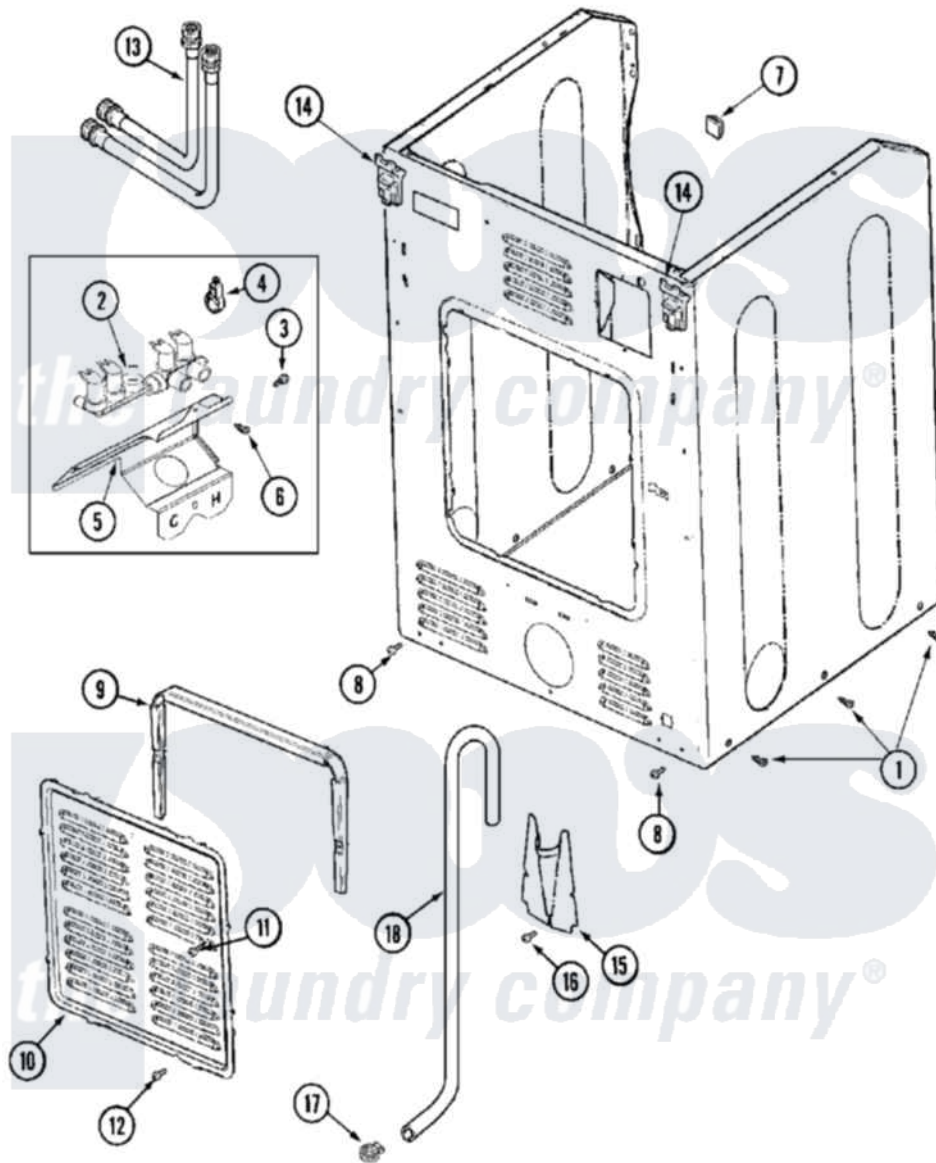

Maytag MLE19PNAYW 04 - CABINET-REAR (DRYER)

Maytag Commercial Maytag MLE19PNAYW Dryer Parts Parts Diagram 04 - CABINET-REAR (DRYER)
 Click on the part number to view part

Item	Original Part Number	Replaced By	Status	Part Description
001	22001995			Screw Note: Screw, Tumbler Front And Shroud
"	33002060			Bracket, Security
002	33001795			Cover, Terminal Block
003	22001995			Screw Note: Screw, Tumbler Front And Shroud
004	BLANK		Not Available	FOR CABINET SEE CABINET-FRONT