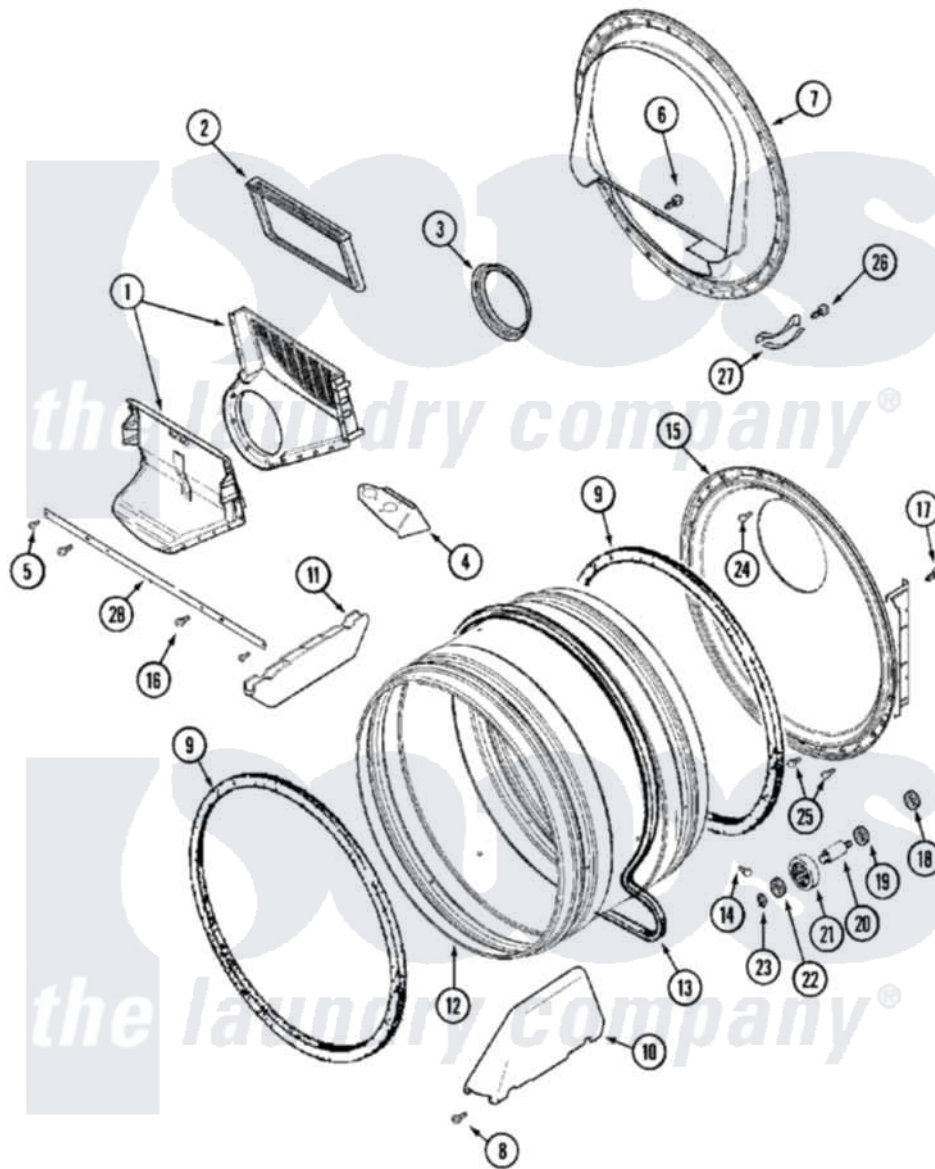

# Maytag MLE19PNAYW 05 - TUMBLER (DRYER)

Maytag [Commercial Maytag MLE19PNAYW Dryer Parts](#) Parts Diagram 05 - TUMBLER (DRYER)  
 Click on the part number to view part

Item	Original Part Number	Replaced By	Status	Part Description
001	<a href="#">33001799</a>			Outlet Duct Assembly Note: Outlet Duct Assembly
002	33001804	<a href="#">33002790</a>		Lint Filter
003	33001758	<a href="#">33002560</a>		Seal, Blower
004	<a href="#">33001837</a>			Cover, Thermostat
005	<a href="#">22001995</a>			Screw Note: Screw, Tumbler Front And Shroud
006	NLA		Not Available	SCREW, OUTLET DUCT
007	<a href="#">33001802</a>			Front, Tumbler
008	33001855	<a href="#">33002917</a>		Screw, No.10-16
009	<a href="#">33001807</a>			Seal, Tumbler
010	<a href="#">33002032</a>			Baffle
011	<a href="#">33001755</a>			Baffle
012	33001794	<a href="#">33001889</a>		Tumbler
013	<a href="#">33002535</a>			V-Belt
014	33001788	<a href="#">33002973</a>		Screw, No.9-15 X 1.00 Hx WS
015	<a href="#">33001801</a>			Back, Tumbler

016	<a href="#">33001768</a>		Screw, Shroud Note: Screw, Shroud And Outlet Duct
017	<a href="#">22001995</a>		Screw Note: Screw, Tumbler Front And Shroud
018	<a href="#">33001443</a>		Nut, Hex
019	<a href="#">312535</a>		Washer, Vault Mounting Brk.
020	Y312948	<a href="#">6-3129480</a>	Shaft- Tumbler
021	Y303373	<a href="#">12001541</a>	Drum Roller/Washer Assembly--W
022	<a href="#">312535</a>		Washer, Vault Mounting Brk.
023	410233	<a href="#">9703438</a>	Ring-Retr
024	<a href="#">210932</a>		Screw, No.8 X 9/16 Ctsk Note: Screw, Inlet Duct
025	22002925	<a href="#">3370225</a>	Screw
026	<a href="#">210720</a>		Rivet, Bearing To Tumbler Fmt
027	<a href="#">306508</a>		Tumbler Bearing Kit ---W
028	<a href="#">33002039</a>		Brace, Tumbler Front