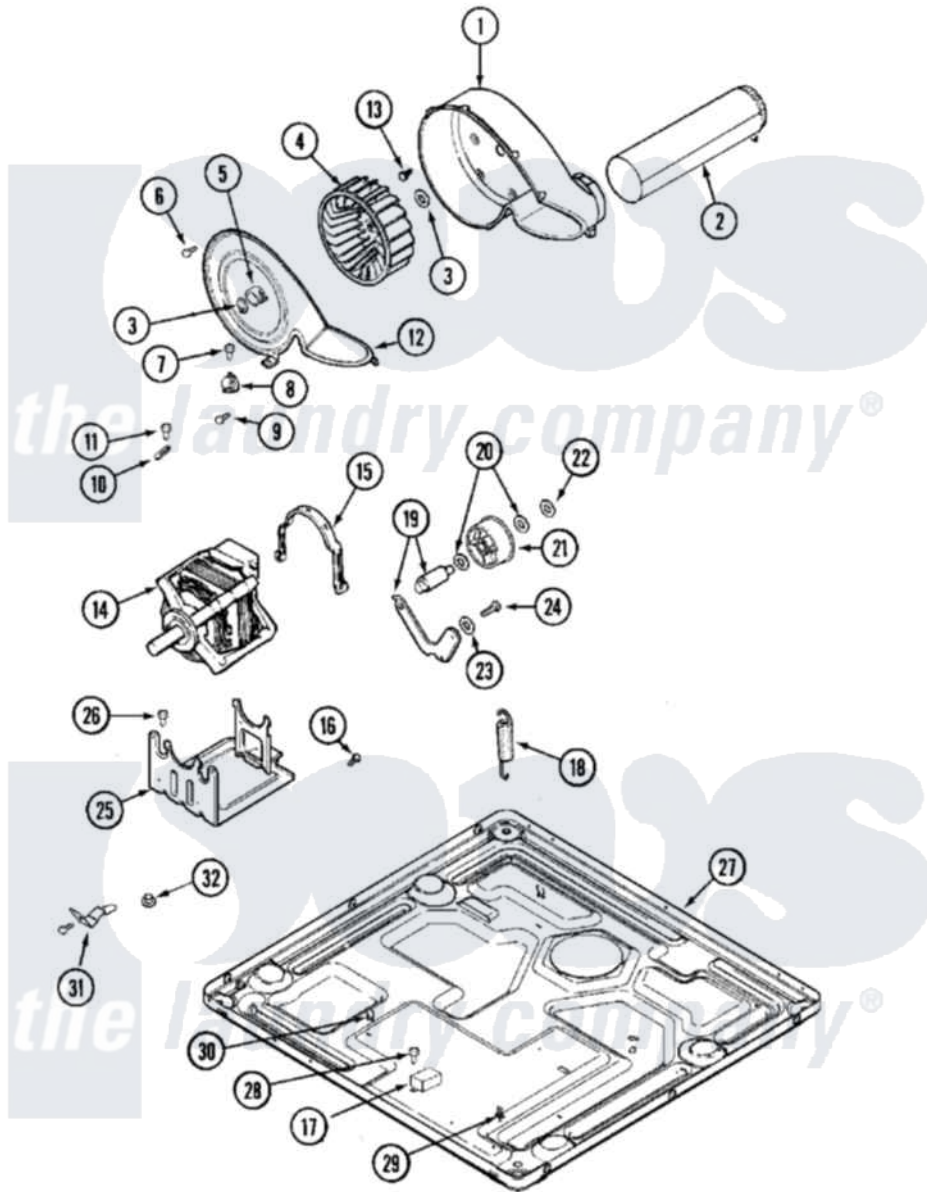

Maytag MLE19PNAYW 07 - MOTOR DRIVE (DRYER)

Maytag [Commercial Maytag MLE19PNAYW Dryer Parts](#) Parts Diagram 07 - MOTOR DRIVE (DRYER)
 Click on the part number to view part

Item	Original Part Number	Replaced By	Status	Part Description
001	33001789			Housing, Blower
002	22001995			Screw Note: Screw, Tumbler Front And Shroud
"	33002185			Duct Assembly, Exhaust
003	410233	9703438		Ring-Retrn
004	33001790			Wheel, Blower
005	312967			Clamp, Blower Housing
006	33001855	33002917		Screw, No.10-16
007	Y313561			Screw---NA
008	303392			Thermostat, Cycling
"	33303391			Thermostat, Cycling
009	22002925	3370225		Screw
010	33001762			Fuse, Thermal
011	22002925	3370225		Screw
012	33001796	33002711		Cover, Blower Housing
013	Y310632	1163839		Screw
014	33002478			Motor

015	Y015825		Clip, Motor To Motor Support
016	Y313588	488234	Screw 8-32 X 1/4
017	315218		Shield, Transformer
"	33002186	W10133285	Transformer 120V To 22.5vac
018	33002460	33002459	Assembly, Spring And Plug
019	33001840	6-3705180	Idler Arm
020	Y312527		Washer, Idler Shaft
021	33001783	6-3700340	BearIng- I
022	312958	354987	Ring, Retaining
023	315772		Sleeve, Idler Arm
024	Y014874		Screw, Idler Arm And Sleeve
025	33002466	33002817	Motor Support, Offset
026	Y313561		Screw----NA
027	22003605		Base Weld Assembly
"	314568	Y313559	Screw
"	33002049	302797	Grommet
"	33002050		Protector, Harness
"	33002467		Base
028	22001078	3177991	Screw
029	22003298		Retainer, Wire
030	410490		Spring, Retainer Wire Harness
031	22001995		Screw Note: Screw, Tumbler Front And Shroud
"	33002042	33002758	Bracket, LH, Base To Support
"	33002043	33002757	Bracket, RH, Base To Support
032	33002044		Guide